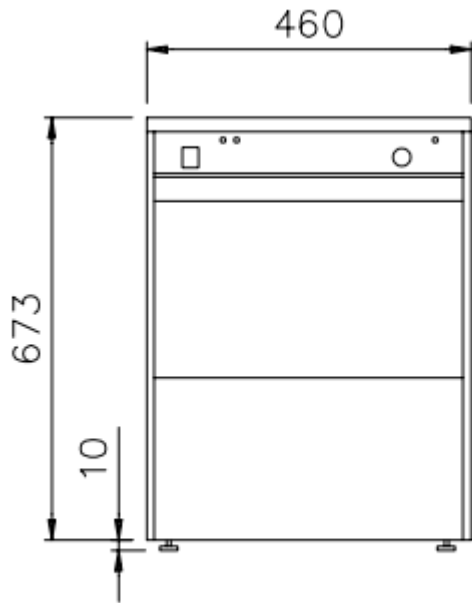

CK1350

Heavy
Duty
Glasswasher

- CWI: Cold Water Inlet
- D: Water Drain
- EI: Electrical Connection