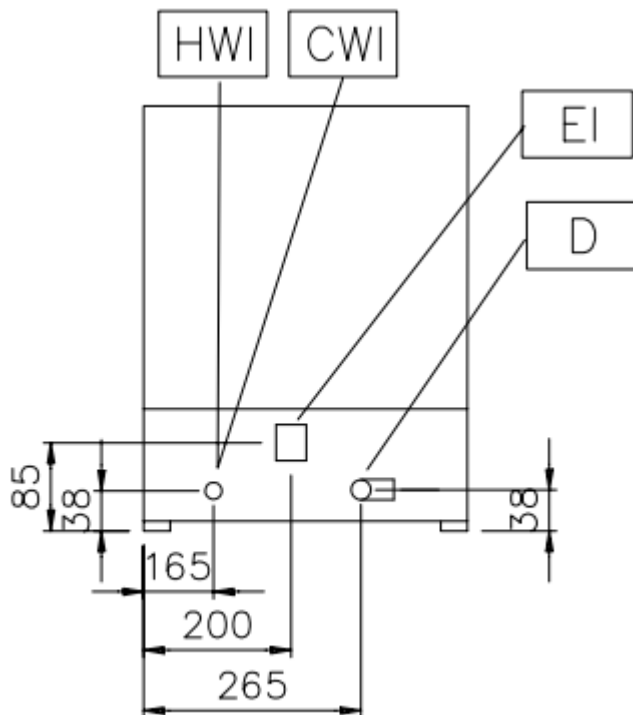

CK1350

Heavy
Duty
Glasswasher

- CWI: Cold Water Inlet
- D: Water Drain
- EI: Electrical Connection