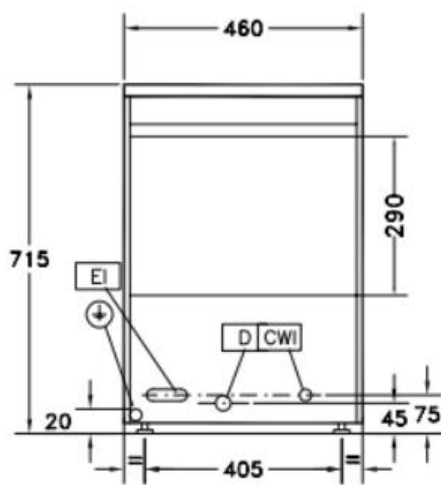

CATER-WASH
DLUX

CK1400
HEAVY
DUTY
GLASSWASHER

KEY

- CWI: Cold Water Inlet
- D: Water Drain
- EI: Electrical Connection