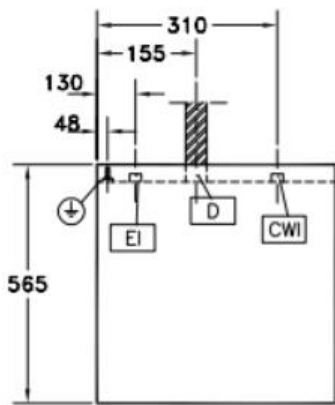

CATER-WASH
DLUX

CK1400
HEAVY
DUTY
GLASSWASHER

KEY

- CWI: Cold Water Inlet
- D: Water Drain
- EI: Electrical Connection