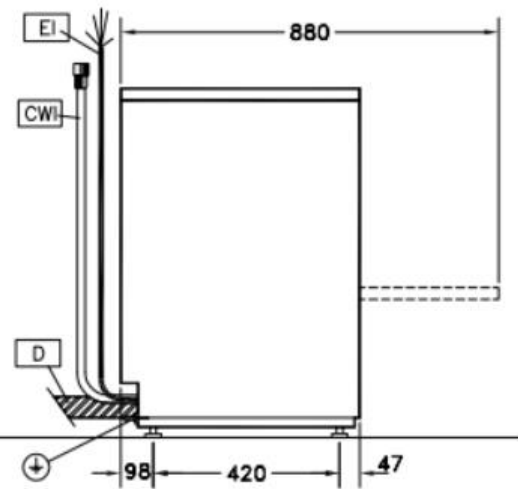

CATER-WASH
DLUX

CK1400
HEAVY
DUTY
GLASSWASHER

KEY

- CWI: Cold Water Inlet
- D: Water Drain
- EI: Electrical Connection