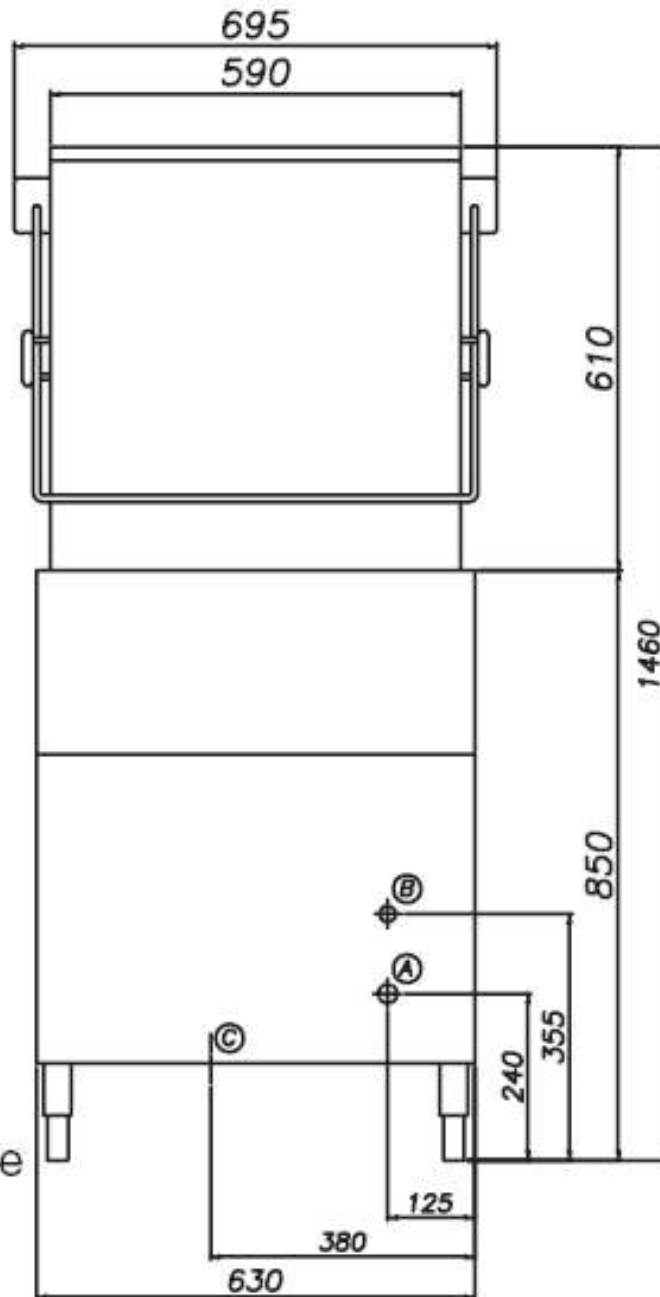

Dimensional Drawing for Model CK 720

- A - Water Injet
- B - Feeding Cable
- C - Drain