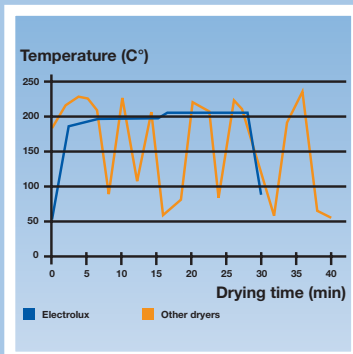

Exceptionally high performance combined with cost efficiency

Obtain great results and improve your laundry's efficiency by minimizing running costs with Electrolux tumble dryers.

Accurate temperature control

Extensive laboratory tests show that Electrolux tumble dryers provide shorter and more efficient drying cycles thanks to their accurate temperature control.

Residual Moisture Control

RMC measures the exact moisture content in the linen and automatically helps you to save time, energy and money. It is a must for delicate fabrics like wool and silk.