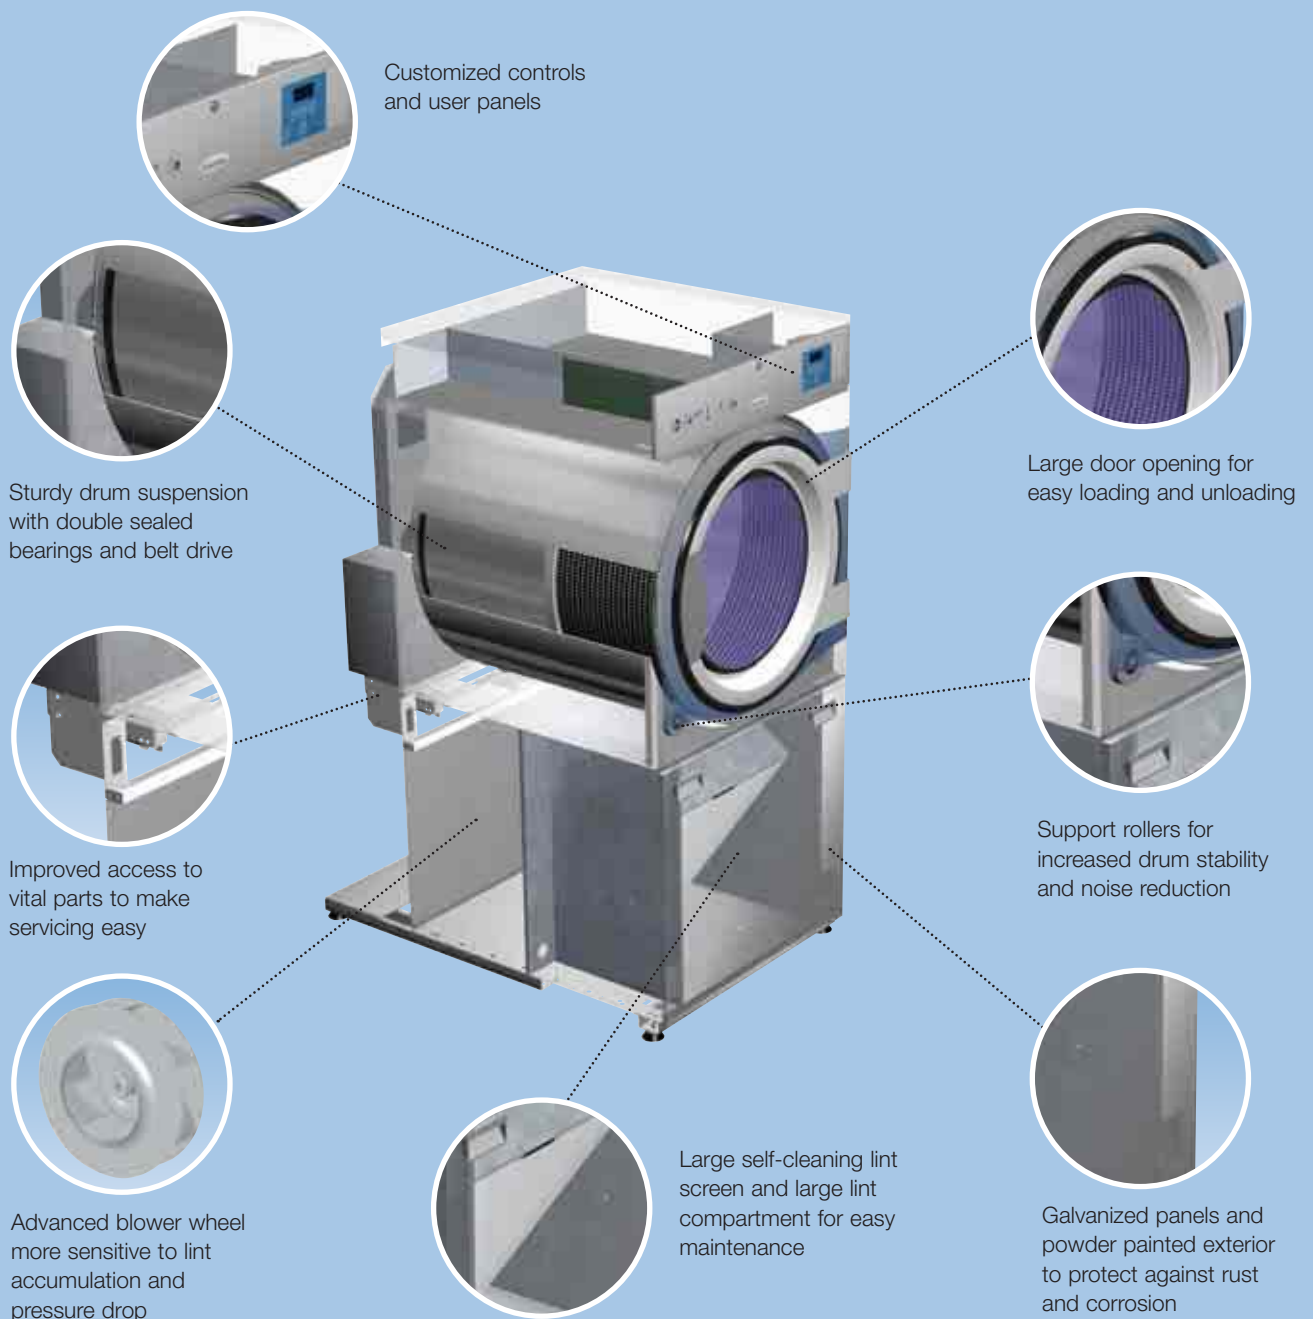

# Excellence in every detail

Electrolux tumble dryers are designed for quick and simple installation. Only one external connection for electricity, gas and exhaust is required.

Customized controls and user panels

Sturdy drum suspension with double sealed bearings and belt drive

Large door opening for easy loading and unloading

Improved access to vital parts to make servicing easy

Support rollers for increased drum stability and noise reduction

Advanced blower wheel more sensitive to lint accumulation and pressure drop

Large self-cleaning lint screen and large lint compartment for easy maintenance

Galvanized panels and powder painted exterior to protect against rust and corrosion