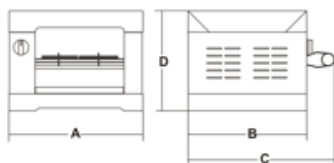

Full-size grate

Extra long tongs

Double grate

Data sheet

Technical data

Model	12Q	12Q P	12C
Power	Watt 3000	Watt 3600	Watt 4350
Power source	1ph	1ph	1ph
Toast capacity	nr. 12	nr. 12	nr. 12
Quarz resistant	yes	yes	no
Shock-proof coated heating elements	no	no	yes
Internal dimensions	mm 355x240	mm 355x240	mm 355x240
A	mm 475	mm 475	mm 475
B	mm 265	mm 265	mm 265
C	mm 410	mm 410	mm 410
D	mm 365	mm 365	mm 365
Net weight	Kg 9	Kg 9	Kg 9
Shipping	mm 570x320x420	mm 570x320x420	mm 570x320x420
Gross weight	Kg 11	Kg 11	Kg 11
HS-CODE	85167200		