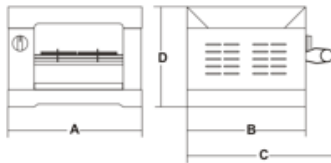

Shock-proof resistences

Extra long tongs

Data sheet

Technical data

Model	4Q
Power	Watt 1600
Power source	1ph
Toast capacity	nr. 4
Quartz resistant	yes
Shock-proof coated heating elements	no
Internal dimensions	mm 235x240
A	mm 360
B	mm 265
C	mm 410
D	mm 240
Net weight	Kg 6
Shipping	mm 550x320x300
Gross weight	Kg 7
HS-CODE	85167200