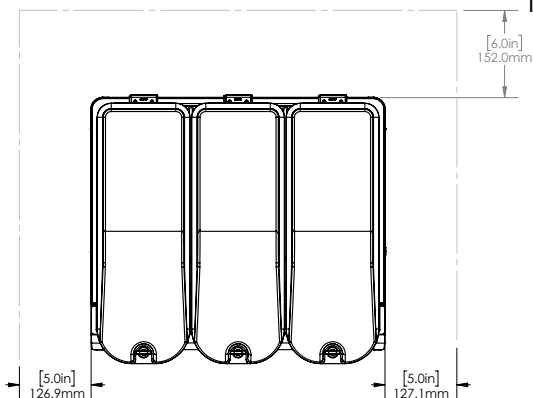

Top

Electric

Supply voltage:

CCCRL2 (ECS3L22UK) 220-240 V/1N ph/50/60 Hz

Electrical power max.:

0.6 kW

Key Information:

External dimensions, Width:	518 mm
External dimensions, Depth:	451 mm
External dimensions, Height:	818 mm
Net weight:	33 kg
Shipping weight:	35 kg
Shipping height:	528 mm
Shipping width:	483 mm
Shipping depth:	630 mm

Sustainability

Refrigerant type: R290