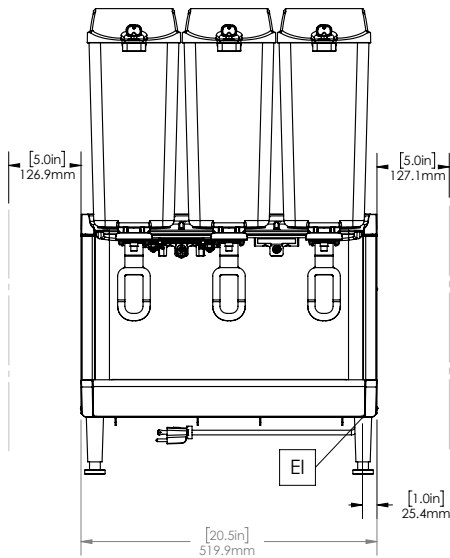

Front

Electric

Supply voltage:

CCCRL2 (ECS3L22UK) 220-240 V/1N ph/50/60 Hz

Electrical power max.:

0.6 kW

Key Information:

External dimensions, Width:	518 mm
External dimensions, Depth:	451 mm
External dimensions, Height:	818 mm
Net weight:	33 kg
Shipping weight:	35 kg
Shipping height:	528 mm
Shipping width:	483 mm
Shipping depth:	630 mm

Sustainability

Refrigerant type: R290