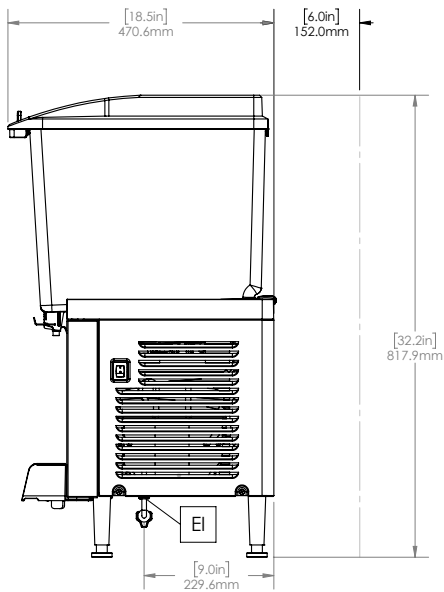

Side

Electric

Supply voltage:

CCCRL2 (ECS3L22UK) 220-240 V/1N ph/50/60 Hz

Electrical power max.:

0.6 kW

Key Information:

External dimensions, Width:	518 mm
External dimensions, Depth:	451 mm
External dimensions, Height:	818 mm
Net weight:	33 kg
Shipping weight:	35 kg
Shipping height:	528 mm
Shipping width:	483 mm
Shipping depth:	630 mm

Sustainability

Refrigerant type: R290