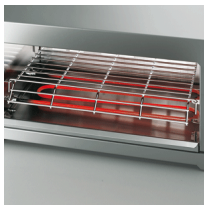

- Ideal for heating up pizzas, sandwiches and ready-cooked foods, for cooking ham-burgers, wüstels and rolls.
- Stainless steel construction.
- Easy to clean grills.
- Removable drip tray.
- Chromium-plated steel pincers.
- Elements with quartz tubes or shock-proof coated heating elements available.
- 15 minutes timer.
- Optional: selector to switch off the lower heating elements (D).

Shock-proof resistances

Full-size grate

Double grate

Extra long tongs

Data sheet

Technical data

Modell	6Q	6Q P	6C
Power	Watt 2400	Watt 2800	Watt 2900
Power source	1ph	1ph	1ph
Toast capacity	nr. 6	nr. 6	nr. 6
Quartz resistenz	yes	yes	no
Shock-proof coated heating elements	no	no	yes
Internal dimensions	mm 355x240	mm 355x240	mm 355x240
A	mm 475	mm 475	mm 475
B	mm 265	mm 265	mm 265
C	mm 410	mm 410	mm 410
D	mm 240	mm 240	mm 240
Net weight	Kg 7,5	Kg 7,5	Kg 7,5
Shipping	mm 550x320x300	mm 550x320x300	mm 550x320x300
Gross weight	Kg 8,5	Kg 8,5	Kg 8,5
HS-CODE	85167200		