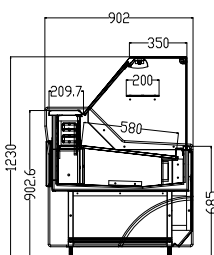

Flat Glass Serve Over Counters

902mm Depth

BFG130WH

BFG150BK

IMPORTANT NOTE

Refrigerated serve over displays are designed to keep food products at refrigerated temperatures whilst displaying them for sale. These counters have built in under-storage. The concept of a display counter is to display products ready for sale, the under-storage is intended to store additional products moved from a refrigerator to enable the operator to restock the display deck when products have been sold.

Refrigerated under storage

Under storage door size 570mm x 325mm

Automatic vaporisation of condensate

Castor feet

Replaceable door gaskets

TECHNICAL SPECIFICATIONS

Controller: Digital controller with temperature display

MODEL	DOOR	DECK SIZE (W x D mm)	GROSS CAPACITY	EXT. DIMENSIONS (H x W x D mm)	POWER CONSUMPTION	DECIBELS	WEIGHT (kg)	RRP
White Flat Glass Serve Over Display								
BFG130WH	1	1250 x 570	580L	1235 x 1340 x 902	550W	50dBA	195	
BFG150WH	1	1500 x 570	700L	1235 x 1590 x 902	620W	52dBA	230	
BFG200WH	2	1875 x 570	880L	1235 x 1965 x 902	650W	55dBA	290	
Black Flat Glass Serve Over Display								
BFG130BK	1	1250 x 570	580L	1235 x 1340 x 902	550W	50dBA	195	
BFG150BK	1	1500 x 570	700L	1235 x 1590 x 902	620W	52dBA	230	
BFG200BK	2	1875 x 570	880L	1235 x 1965 x 902	650W	55dBA	290	