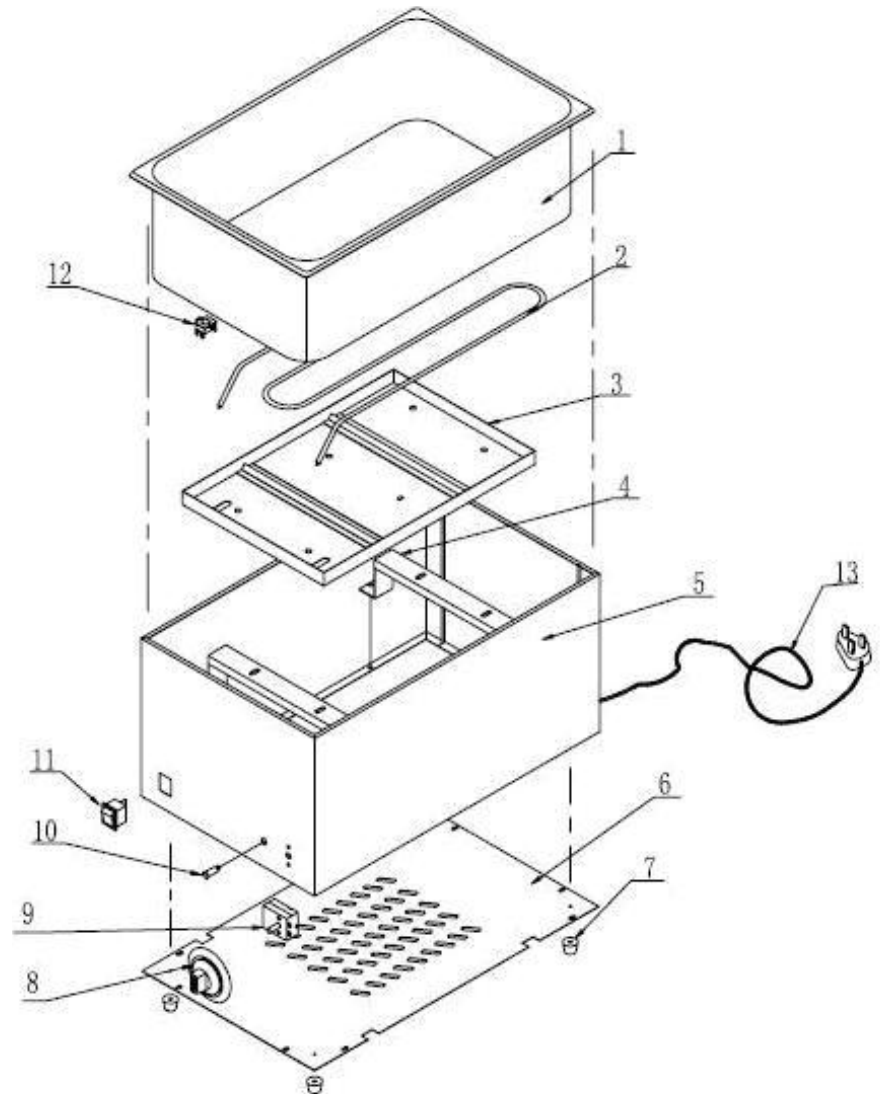

For machines prior to 2009; up to Batch No. 08N2504:

For models:

L371 Open Bain Marie

S007 With two round pots

S077 With GN Pans

Machine	Explode	Code	Description
Buffalo Single Bain Marie 1/1 GN	1	N021	Spare Pan
Buffalo Single Bain Marie 1/1 GN	2	N441	Heating Element
Buffalo Single Bain Marie 1/1 GN	3	N149	Insulator Clamp
Buffalo Single Bain Marie 1/1 GN	4	☎	Pan Holders
Buffalo Single Bain Marie 1/1 GN	5	☎	Main Body
Buffalo Single Bain Marie 1/1 GN	6	☎	Base Plate
Buffalo Single Bain Marie 1/1 GN	7	N287	Feet
Buffalo Single Bain Marie 1/1 GN	8	N433	Thermostat Dial
Buffalo Single Bain Marie 1/1 GN	9	N432	90°C Thermostat
Buffalo Single Bain Marie 1/1 GN	10	N486	Indicator Light
Buffalo Single Bain Marie 1/1 GN	11	N146	On/ Off Switch
Buffalo Single Bain Marie 1/1 GN	12	N126	120°C Thermal Cut-out
Buffalo Single Bain Marie 1/1 GN	13	☎	Plug & Lead