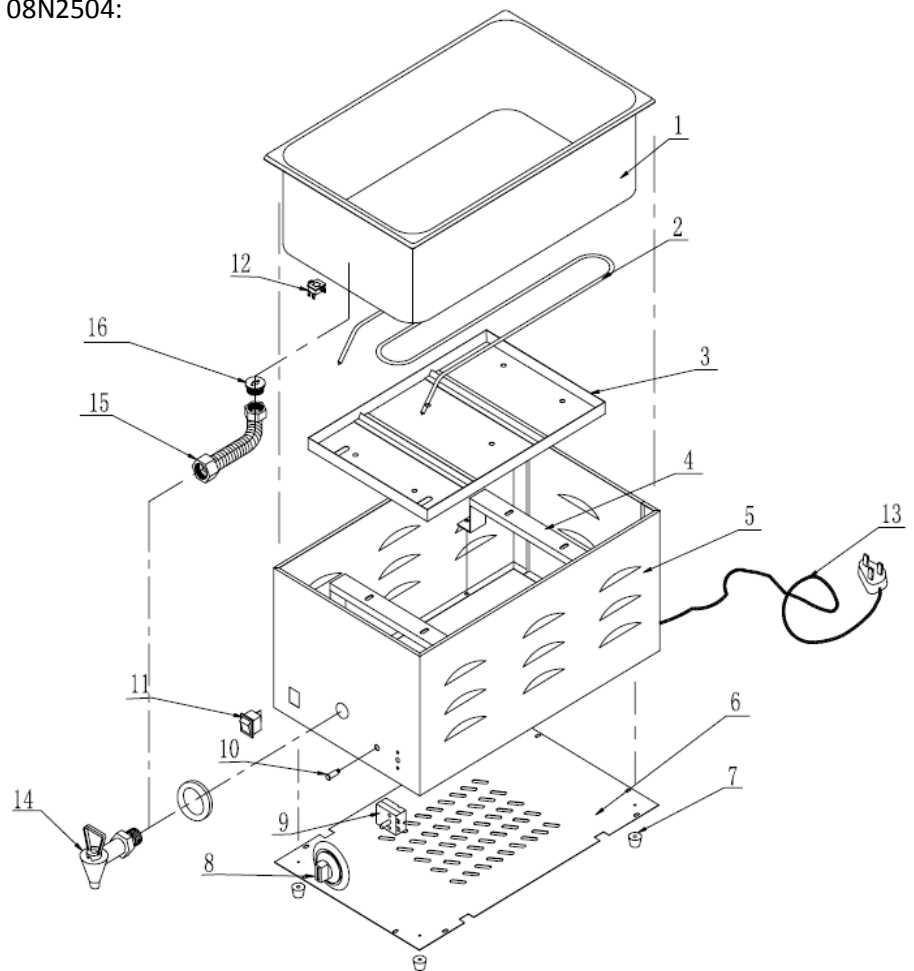

Exploded diagram and spare parts list

Buffalo Bain Marie L371 S007 S047 L310 S077

For machines prior to 2009; up to Batch No. 08N2504:

For models:

L310 Open Bain Marie with tap

S077 With GN Pans & tap

Machine	Explode	Code	Description
Buffalo Single Bain Marie 1/1 GN	1	N021	Spare Pan
Buffalo Single Bain Marie 1/1 GN	2	N441	Heating Element
Buffalo Single Bain Marie 1/1 GN	3	N149	Insulator Clamp
Buffalo Single Bain Marie 1/1 GN	4	☎	Pan Holders
Buffalo Single Bain Marie 1/1 GN	5	☎	Main Body
Buffalo Single Bain Marie 1/1 GN	6	☎	Base Plate
Buffalo Single Bain Marie 1/1 GN	7	N287	Feet
Buffalo Single Bain Marie 1/1 GN	8	N433	Thermostat Dial
Buffalo Single Bain Marie 1/1 GN	9	N432	90°C Thermostat
Buffalo Single Bain Marie 1/1 GN	10	N486	Indicator Light
Buffalo Single Bain Marie 1/1 GN	11	N146	On/ Off Switch
Buffalo Single Bain Marie 1/1 GN	12	N126	120°C Thermal Cut-out
Buffalo Single Bain Marie 1/1 GN	13	☎	Plug & Lead
Buffalo Single Bain Marie 1/1 GN	14	☎	Drain Tap
Buffalo Single Bain Marie 1/1 GN	Not Shown	AC098	Silicon Tap Bung
Buffalo Single Bain Marie 1/1 GN	15	☎	Flexible Hose
Buffalo Single Bain Marie 1/1 GN	16	N303	Stuffing plug