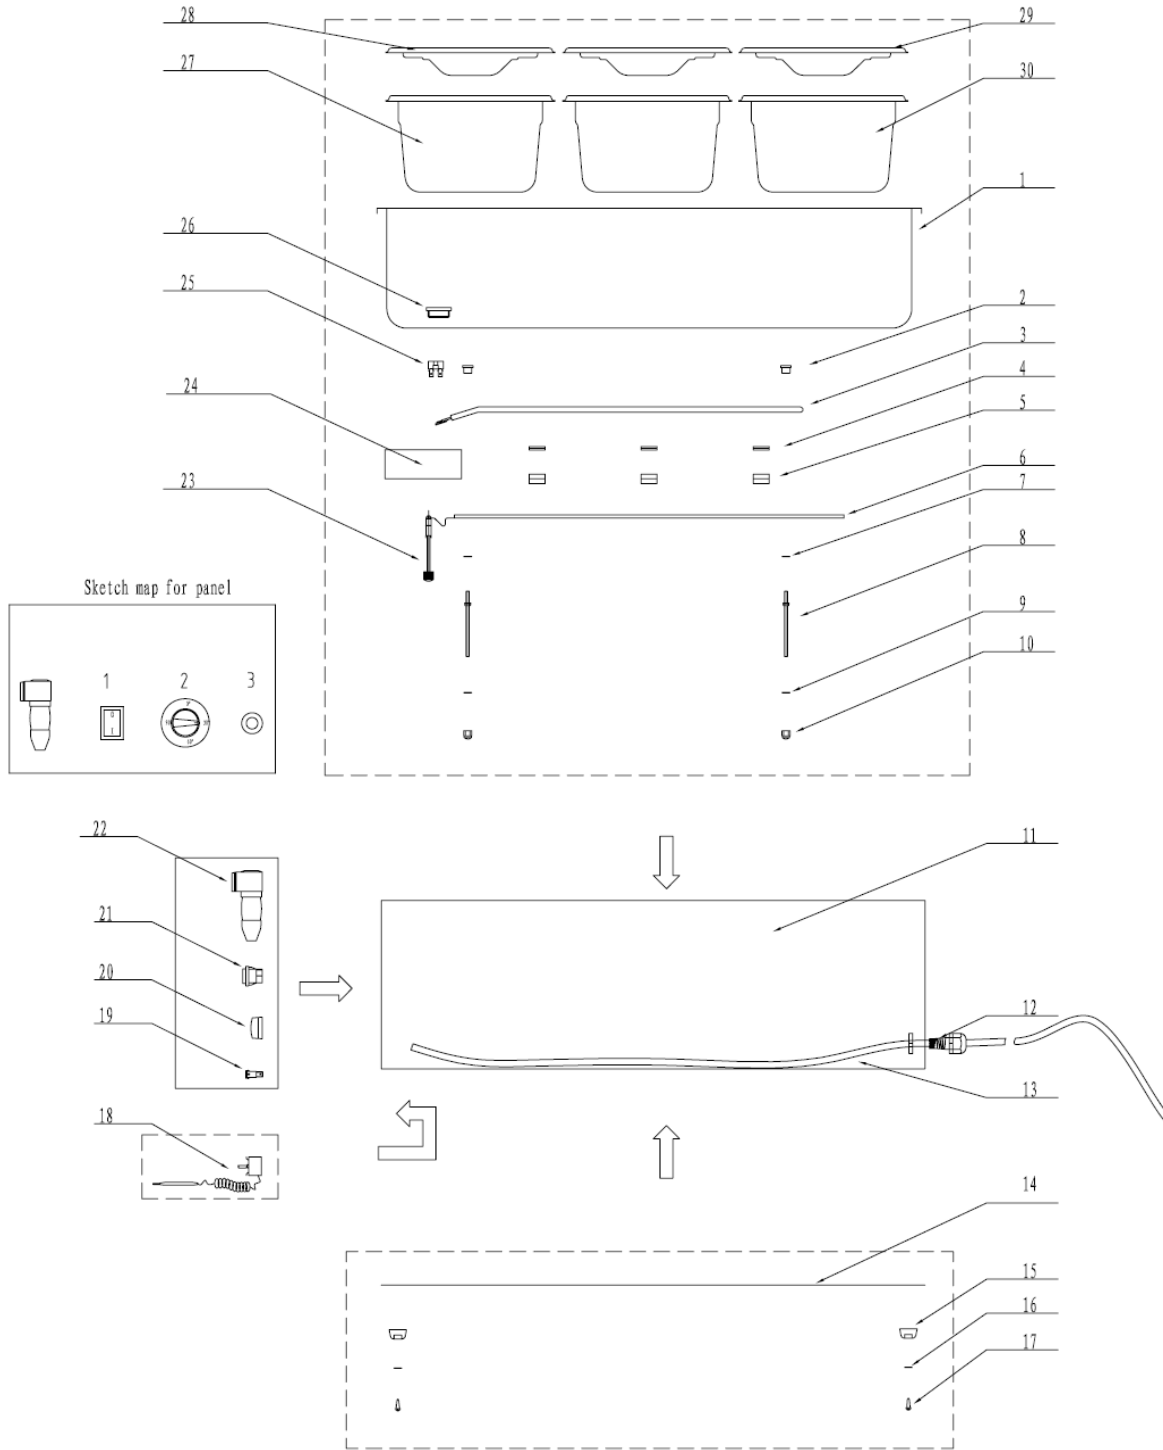

Exploded diagram and spare parts list

Buffalo Bain Marie L371 S007 S047 L310 S077

Machine	Explode	Code	Description
Single Bain Marie L371-B S007-B S047-B L310-B S077-B	1	AC877	Water Pan
Single Bain Marie L371-B S007-B S047-B L310-B S077-B	2		Screw M5 x 8
Single Bain Marie L371-B S007-B S047-B L310-B S077-B	3	AC878	Heating Element
Single Bain Marie L371-B S007-B S047-B L310-B S077-B	4	AC880	Heating Element Press Board
Single Bain Marie L371-B S007-B S047-B L310-B S077-B	5	AC894	Fibreglass
Single Bain Marie L371-B S007-B S047-B L310-B S077-B	6	AC895	Heating Element Protector
Single Bain Marie L371-B S007-B S047-B L310-B S077-B	7		M5 Washer
Single Bain Marie L371-B S007-B S047-B L310-B S077-B	8		Screw M5 x 55
Single Bain Marie L371-B S007-B S047-B L310-B S077-B	9		M5 Washer
Single Bain Marie L371-B S007-B S047-B L310-B S077-B	10		Nut
Single Bain Marie L371-B S007-B S047-B L310-B S077-B	11		Frame
Single Bain Marie L371-B S007-B S047-B L310-B S077-B	12	AC882	Strain Relief
Single Bain Marie L371-B S007-B S047-B L310-B S077-B	13		Power Cord
Single Bain Marie L371-B S007-B S047-B L310-B S077-B	14		Base panel
Single Bain Marie L371-B S007-B S047-B L310-B S077-B	15		Rubber foot
Single Bain Marie L371-B S007-B S047-B L310-B S077-B	16		M4 Washer
Single Bain Marie L371-B S007-B S047-B L310-B S077-B	17		Screw M4 x 13
Single Bain Marie L371-B S007-B S047-B L310-B S077-B	18	AC885	Thermostat
Single Bain Marie L371-B S007-B S047-B L310-B S077-B	19	AC886	Pilot Lamp
Single Bain Marie L371-B S007-B S047-B L310-B S077-B	20	AC893	Temperature Adjuster Dial
Single Bain Marie L371-B S007-B S047-B L310-B S077-B	21		Power Switch
Single Bain Marie S047-B L310-B	22	AC889	Tap
Single Bain Marie L371-B S007-B S047-B L310-B S077-B	23	AC894	Reset button
Single Bain Marie S047-B L310-B	24	AC895	Water Drain Tube
Single Bain Marie L371-B S007-B S047-B L310-B S077-B	25	AC891	Temperature Protector Thermostat
Single Bain Marie S047-B L310-B	26	AC892	Drain connector plug
Single Bain Marie S077-B	Not Shown	CD544	Round Pot
Single Bain Marie S077-B		CD545	Round Pot Lid
Single Bain Marie S077-B		CD546	Pot Holder