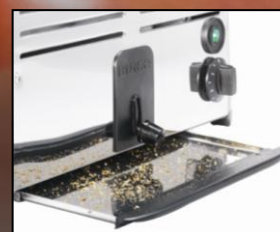

BURCO 4 SLOT CHROME TOASTER

- ✓ **2.4kW element**
- ✓ **Stainless steel with chrome end caps**
will look great front or back of house.
- ✓ **Extra wide slots**
for thick slices of bread and different products such as crumpets and muffins.
- ✓ **Variable slot selector**
allows you to choose 2/4 slots so only half the elements will power up, saving energy during quieter periods.
- ✓ **High lift mechanism**
makes it easy and safe to retrieve all kinds of bread types.
- ✓ **Removable crumb tray**
for easy cleaning.
- ✓ **Variable timer control**
enables you to adjust the timer to the desired browning time so you can get the perfect shade of toast.
- ✓ **Non-slip feet**
for greater safety on your kitchen surface.

SKU CODE:

PRODUCT CODE:

DESCRIPTION:

444441581

TSSL14CHR

Burco 4 Slot Chrome Toaster

FULL SPECIFICATION – TSSL14CHR Burco 4 Slot Chrome Toaster

SKU code	444441581
EAN code	5052263015814
GDPA code	TSSL14CHR
Unit external width (mm)	380
Unit external depth (mm)	270
Unit external height (mm)	220
Packed width (mm)	465
Packed depth (mm)	340
Packed height (mm)	310
Product weight (kg)	5
Packed weight (kg)	6
Colour	Chrome
Slices of toast per hour	Up to 120
Slot thickness (mm)	25
Variable timer selector	0-5 mins
Removable crumb tray	Yes
Variable slot selector	Yes (2 or 4)
Non slip feet for safety	Yes
Power rating (kW)	2.4
Voltage (V)	220/240
UK 3 pin plug	Yes
Fitted cable length (m)	0.7