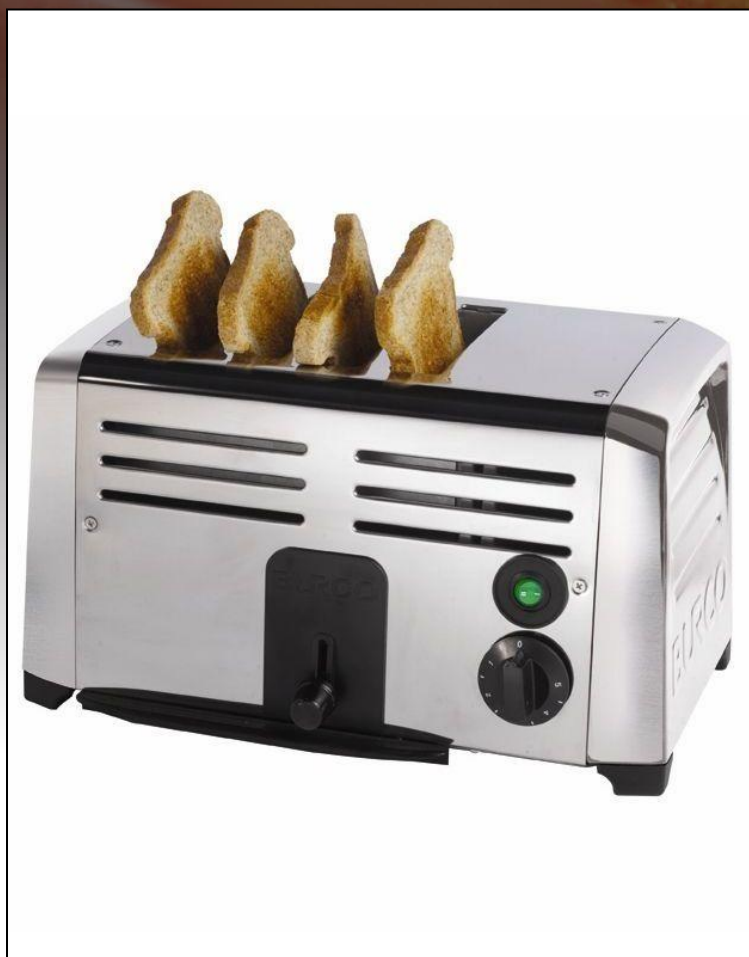

BURCO 4 SLOT CHROME TOASTER

- ✓ **2.4kW element**
- ✓ **Stainless steel with chrome end caps**
will look great front or back of house.
- ✓ **Extra wide slots**
for thick slices of bread and different products such as crumpets and muffins.
- ✓ **Variable slot selector**
allows you to choose 2/4 slots so only half the elements will power up, saving energy during quieter periods.
- ✓ **High lift mechanism**
makes it easy and safe to retrieve all kinds of bread types.
- ✓ **Removable crumb tray**
for easy cleaning.
- ✓ **Variable timer control**
enables you to adjust the timer to the desired browning time so you can get the perfect shade of toast.
- ✓ **Non-slip feet**
for greater safety on your kitchen surface.

SKU CODE:

PRODUCT CODE:

DESCRIPTION:

444441581

TSSL14CHR

Burco 4 Slot Chrome Toaster

FULL SPECIFICATION – TSSL14CHR Burco 4 Slot Chrome Toaster

SKU code	444441581
EAN code	5052263015814
GDPA code	TSSL14CHR
Unit external width (mm)	380
Unit external depth (mm)	270
Unit external height (mm)	220
Packed width (mm)	465
Packed depth (mm)	340
Packed height (mm)	310
Product weight (kg)	5
Packed weight (kg)	6
Colour	Chrome
Slices of toast per hour	Up to 120
Slot thickness (mm)	25
Variable timer selector	0-5 mins
Removable crumb tray	Yes
Variable slot selector	Yes (2 or 4)
Non slip feet for safety	Yes
Power rating (kW)	2.4
Voltage (V)	220/240
UK 3 pin plug	Yes
Fitted cable length (m)	0.7