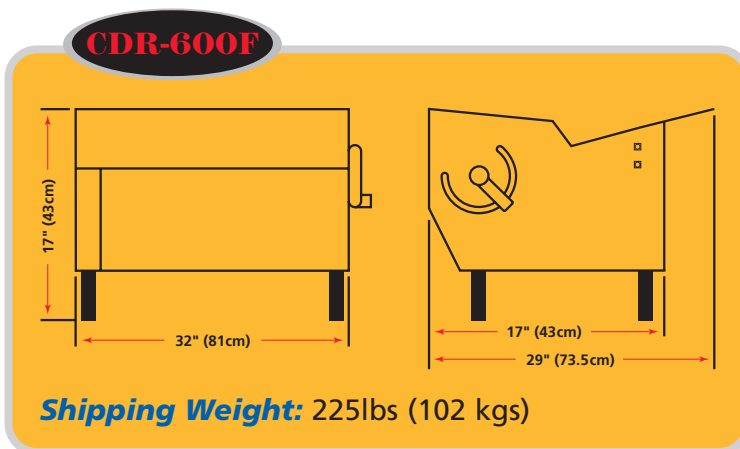

SPECIFICATIONS

Scrapers: Synthetic, spring loaded, removable

Rollers: Synthetic, non-sticking

Bearings: Sealed ball bearings

Gear Motor: Heavy duty 3/4 HP, 1 phase 115v/60Hz or 220v/50Hz

Finishing: All stainless steel

Legs: 4" adjustable

Discharge: Large all stainless steel tray

DIMENSIONS

(Specifications subject to change without notice)

MADE IN THE U.S.A. 05.11.12