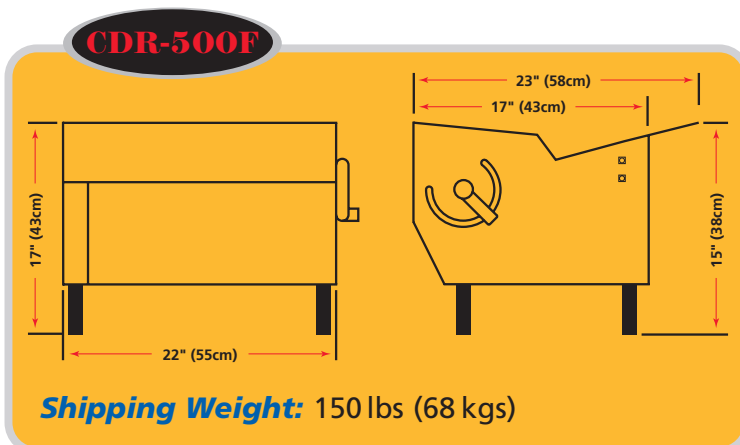

SPECIFICATIONS

Scrapers: Synthetic, spring loaded, removable

Rollers: Synthetic, non-sticking

Bearings: Sealed ball bearings

Gear Motor: Heavy duty 3/4 HP, 1 phase 115v/60Hz or 220v/50Hz

Finishing: All stainless steel

Legs: 4" adjustable

Discharge: Large all stainless steel tray

DIMENSIONS

(Specifications subject to change without notice)

MADE IN THE U.S.A. 05.11.12