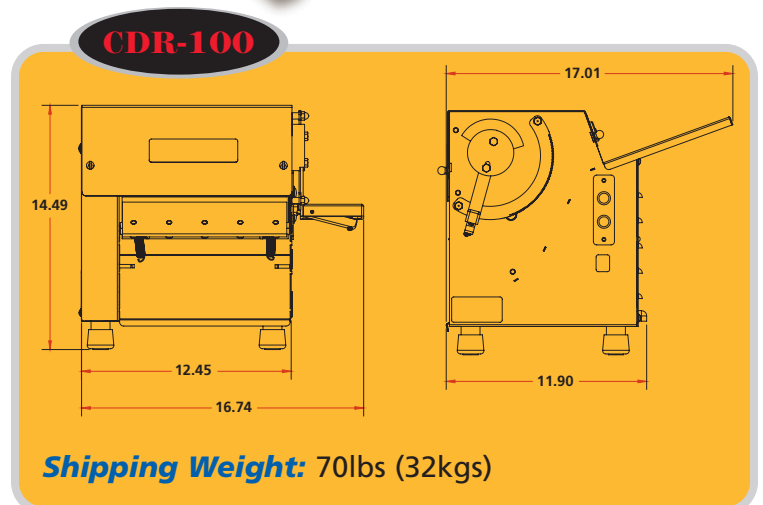

SPECIFICATIONS

Scrapers: Synthetic, spring loaded, removable

Rollers: Synthetic, non-sticking

Bearings: Sealed ball bearings

Gear Motor: Heavy duty 3/4 HP, 1 phase 115v/60Hz or 220v/50Hz

Finishing: All stainless steel

Legs: 4" adjustable

Discharge: Large all stainless steel tray

DIMENSIONS

(Specifications subject to change without notice)

MADE IN THE U.S.A. 05.11.12