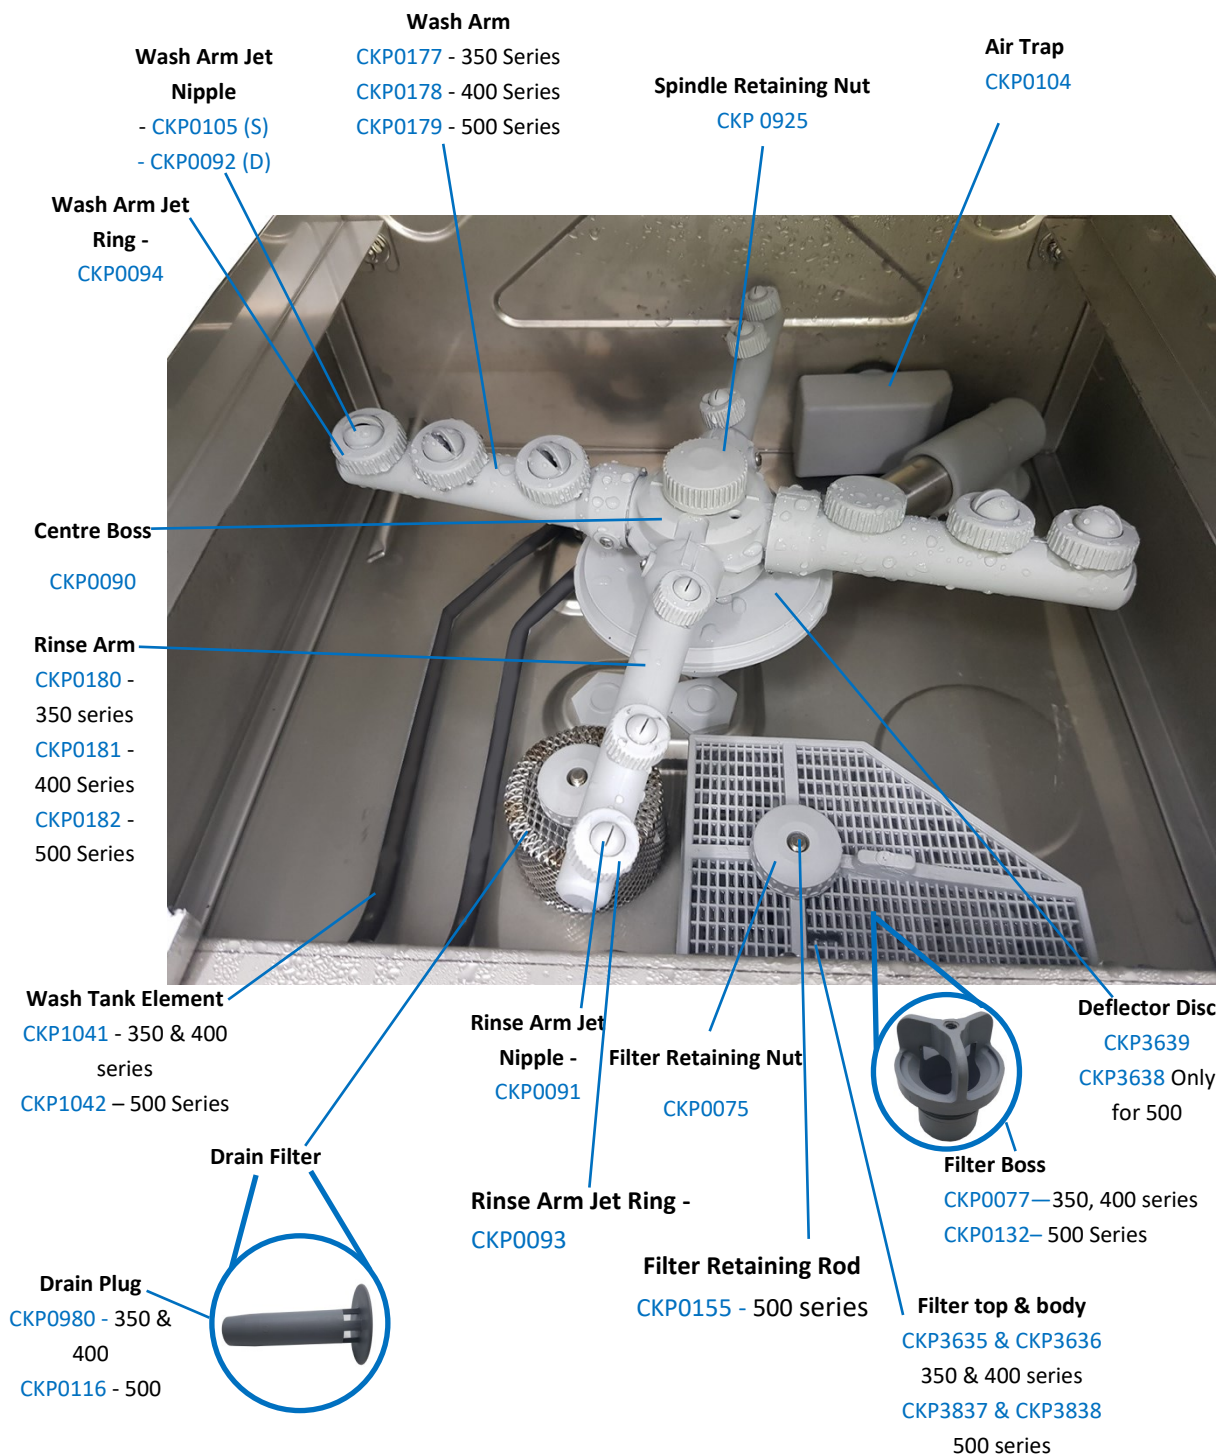

Parts Manual— ALL CATER-WASH GLASSWASHERS

**Top Rinse Jet**  
CKP0622