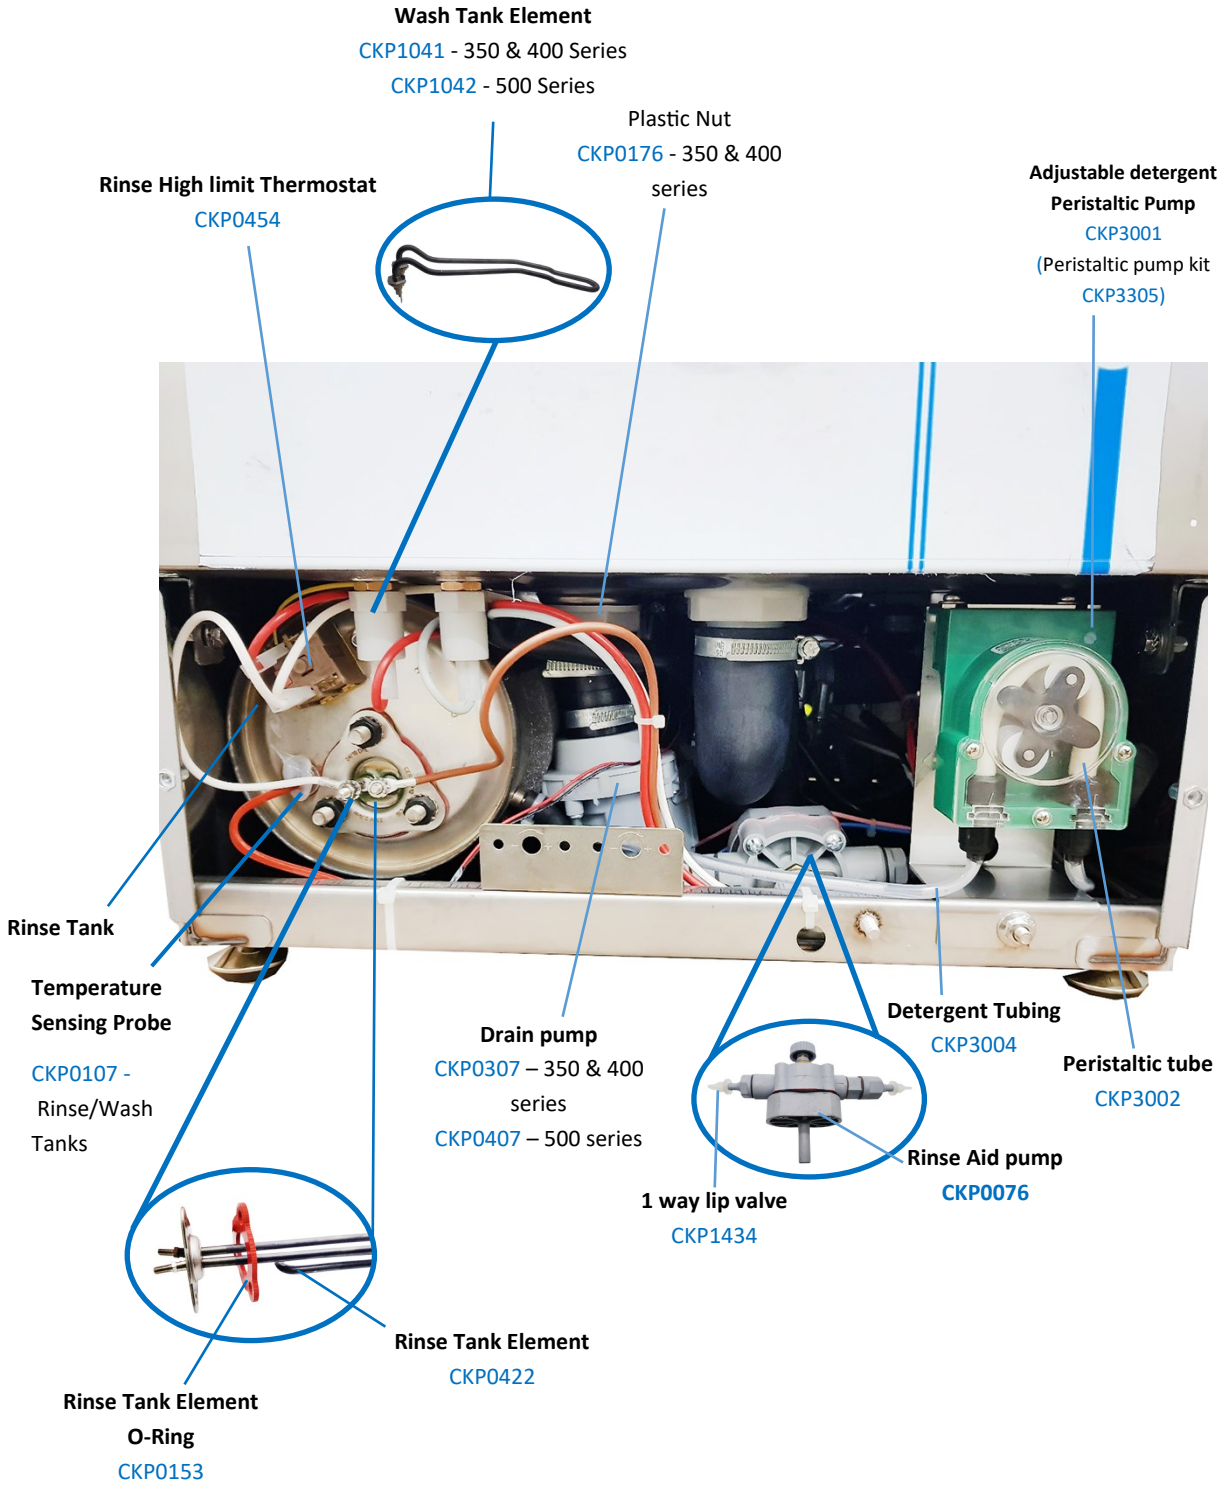

Parts Manual— ALL CATER-WASH GLASSWASHERS

**Top Rinse Jet**  
CKP0622