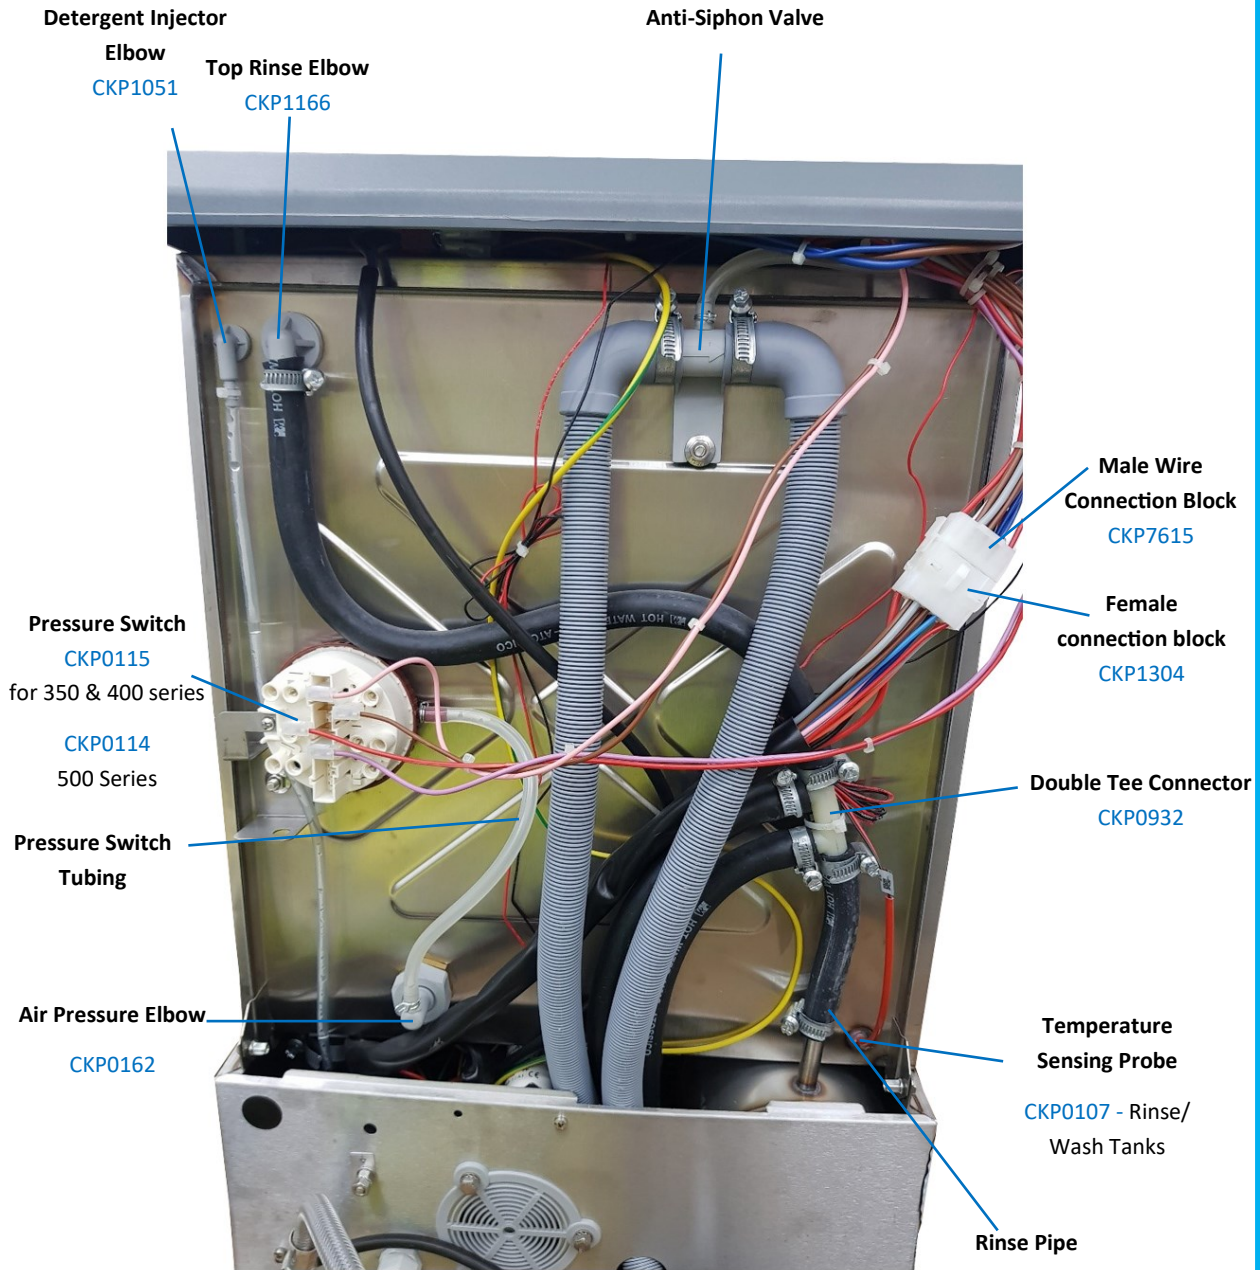

Parts Manual— ALL CATER-WASH GLASSWASHERS

**Top Rinse Jet**  
CKP0622