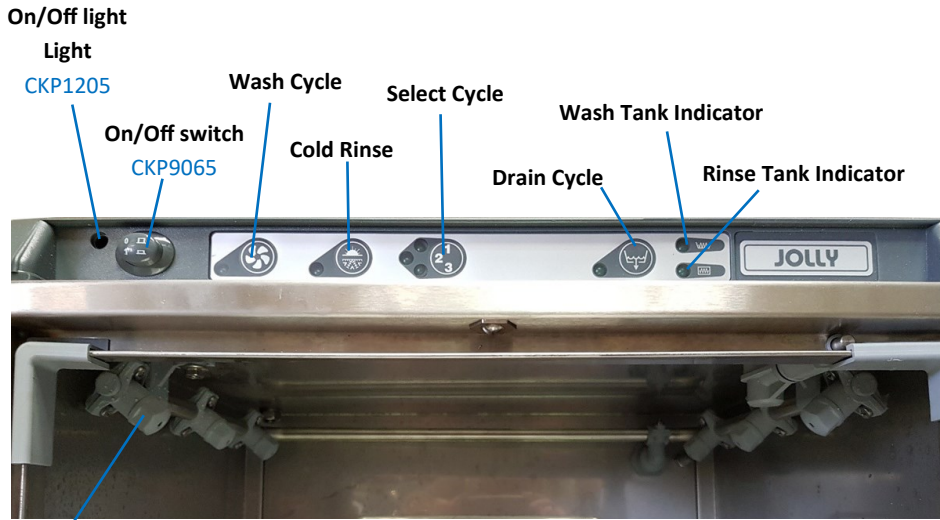

Parts Manual— ALL CATER-WASH GLASSWASHERS

**Top Rinse Jet**  
CKP0622