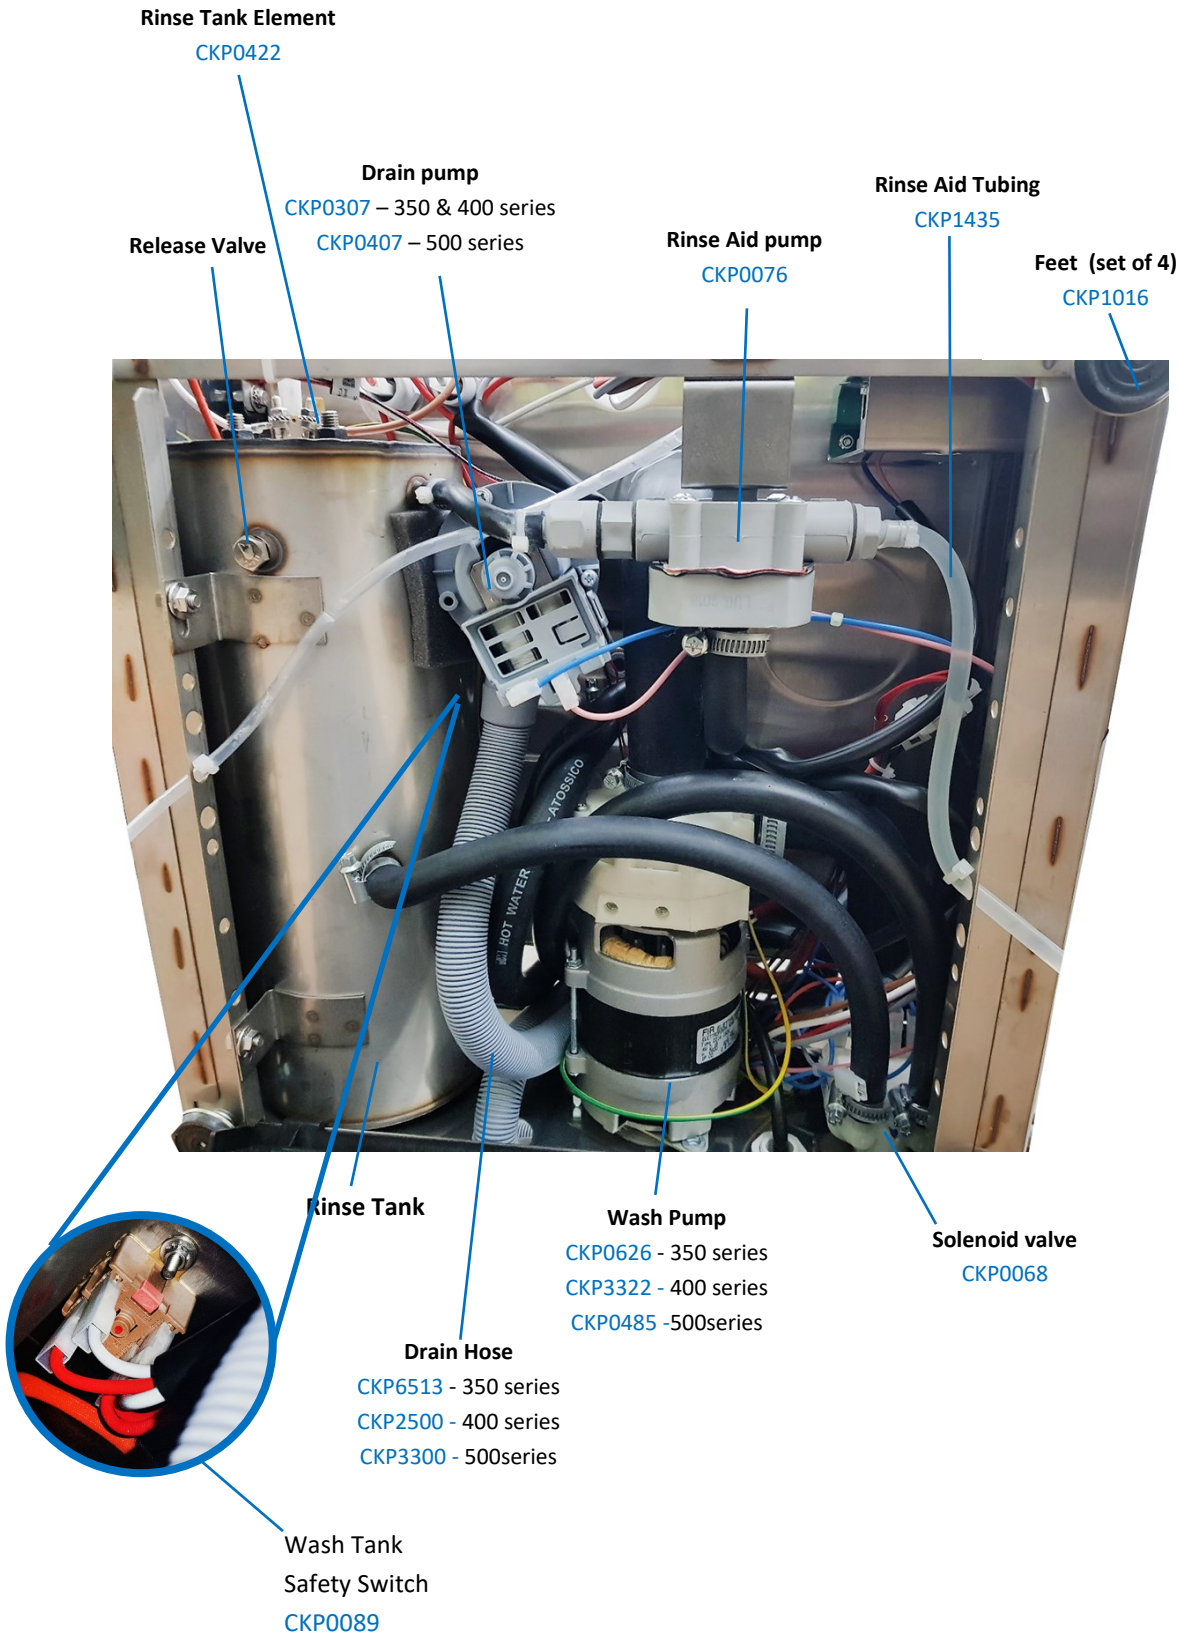

Parts Manual— ALL CATER-WASH GLASSWASHERS

**Top Rinse Jet**  
CKP0622