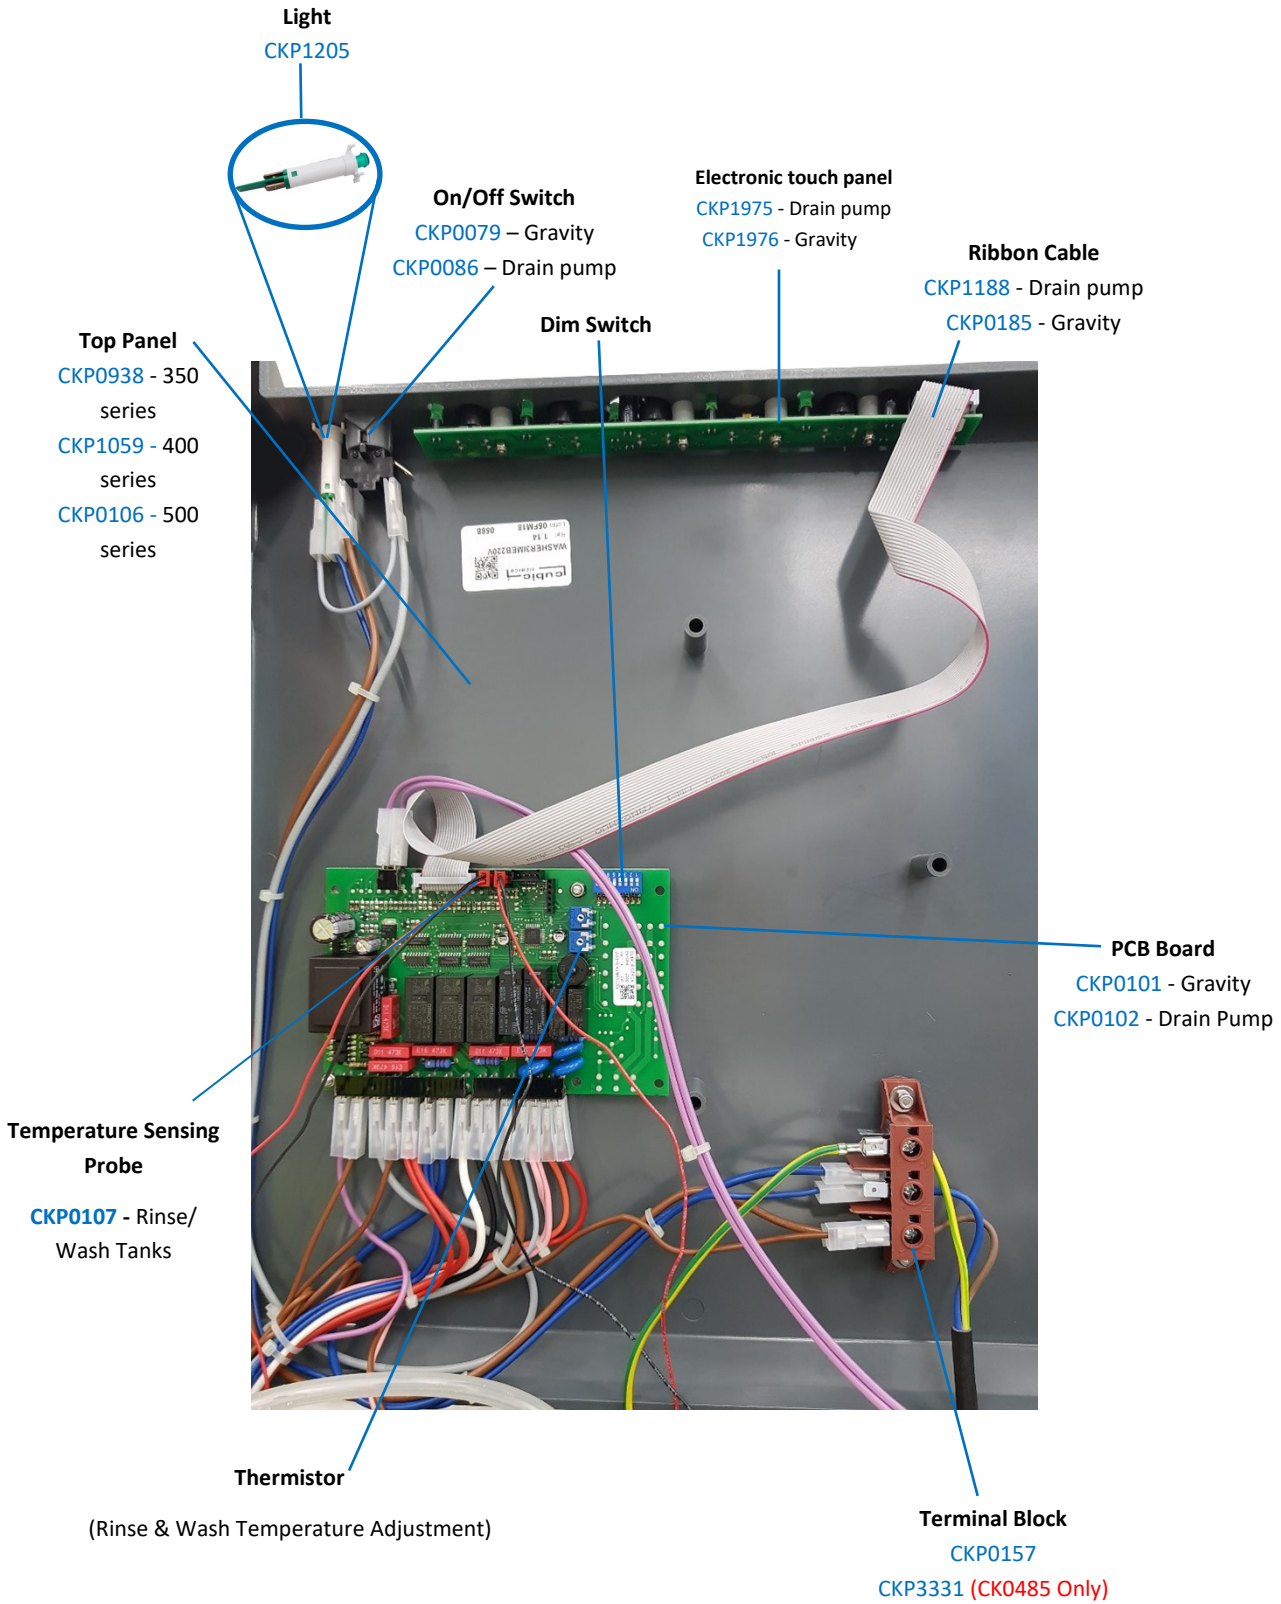

Parts Manual— ALL CATER-WASH GLASSWASHERS

**Top Rinse Jet**  
CKP0622