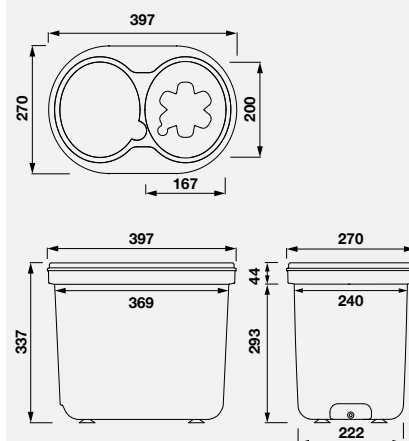

DIMENSIONS

„Save the Taste!“

This is our international aim, especially when it comes to beer: perfect pleasure “from the keg to the glass”. Spülboy is an indispensable part of this quality chain and is worldwide appreciated by breweries and restaurateurs. Spülboy is setting standards for all bar areas because only hygienic, crystal clear glasses guarantee the unique taste.

Your beer deserves it. And your customers will love it.

Visit us at www.spuelboy.de

Or contact us by phone directly +49 202 69532-0

Schäfer Produkte GmbH
Simonshöfchen 53
42327 Wuppertal
Germany
Telefon +49 202 69532-0
E-Mail info@spuelboy.de