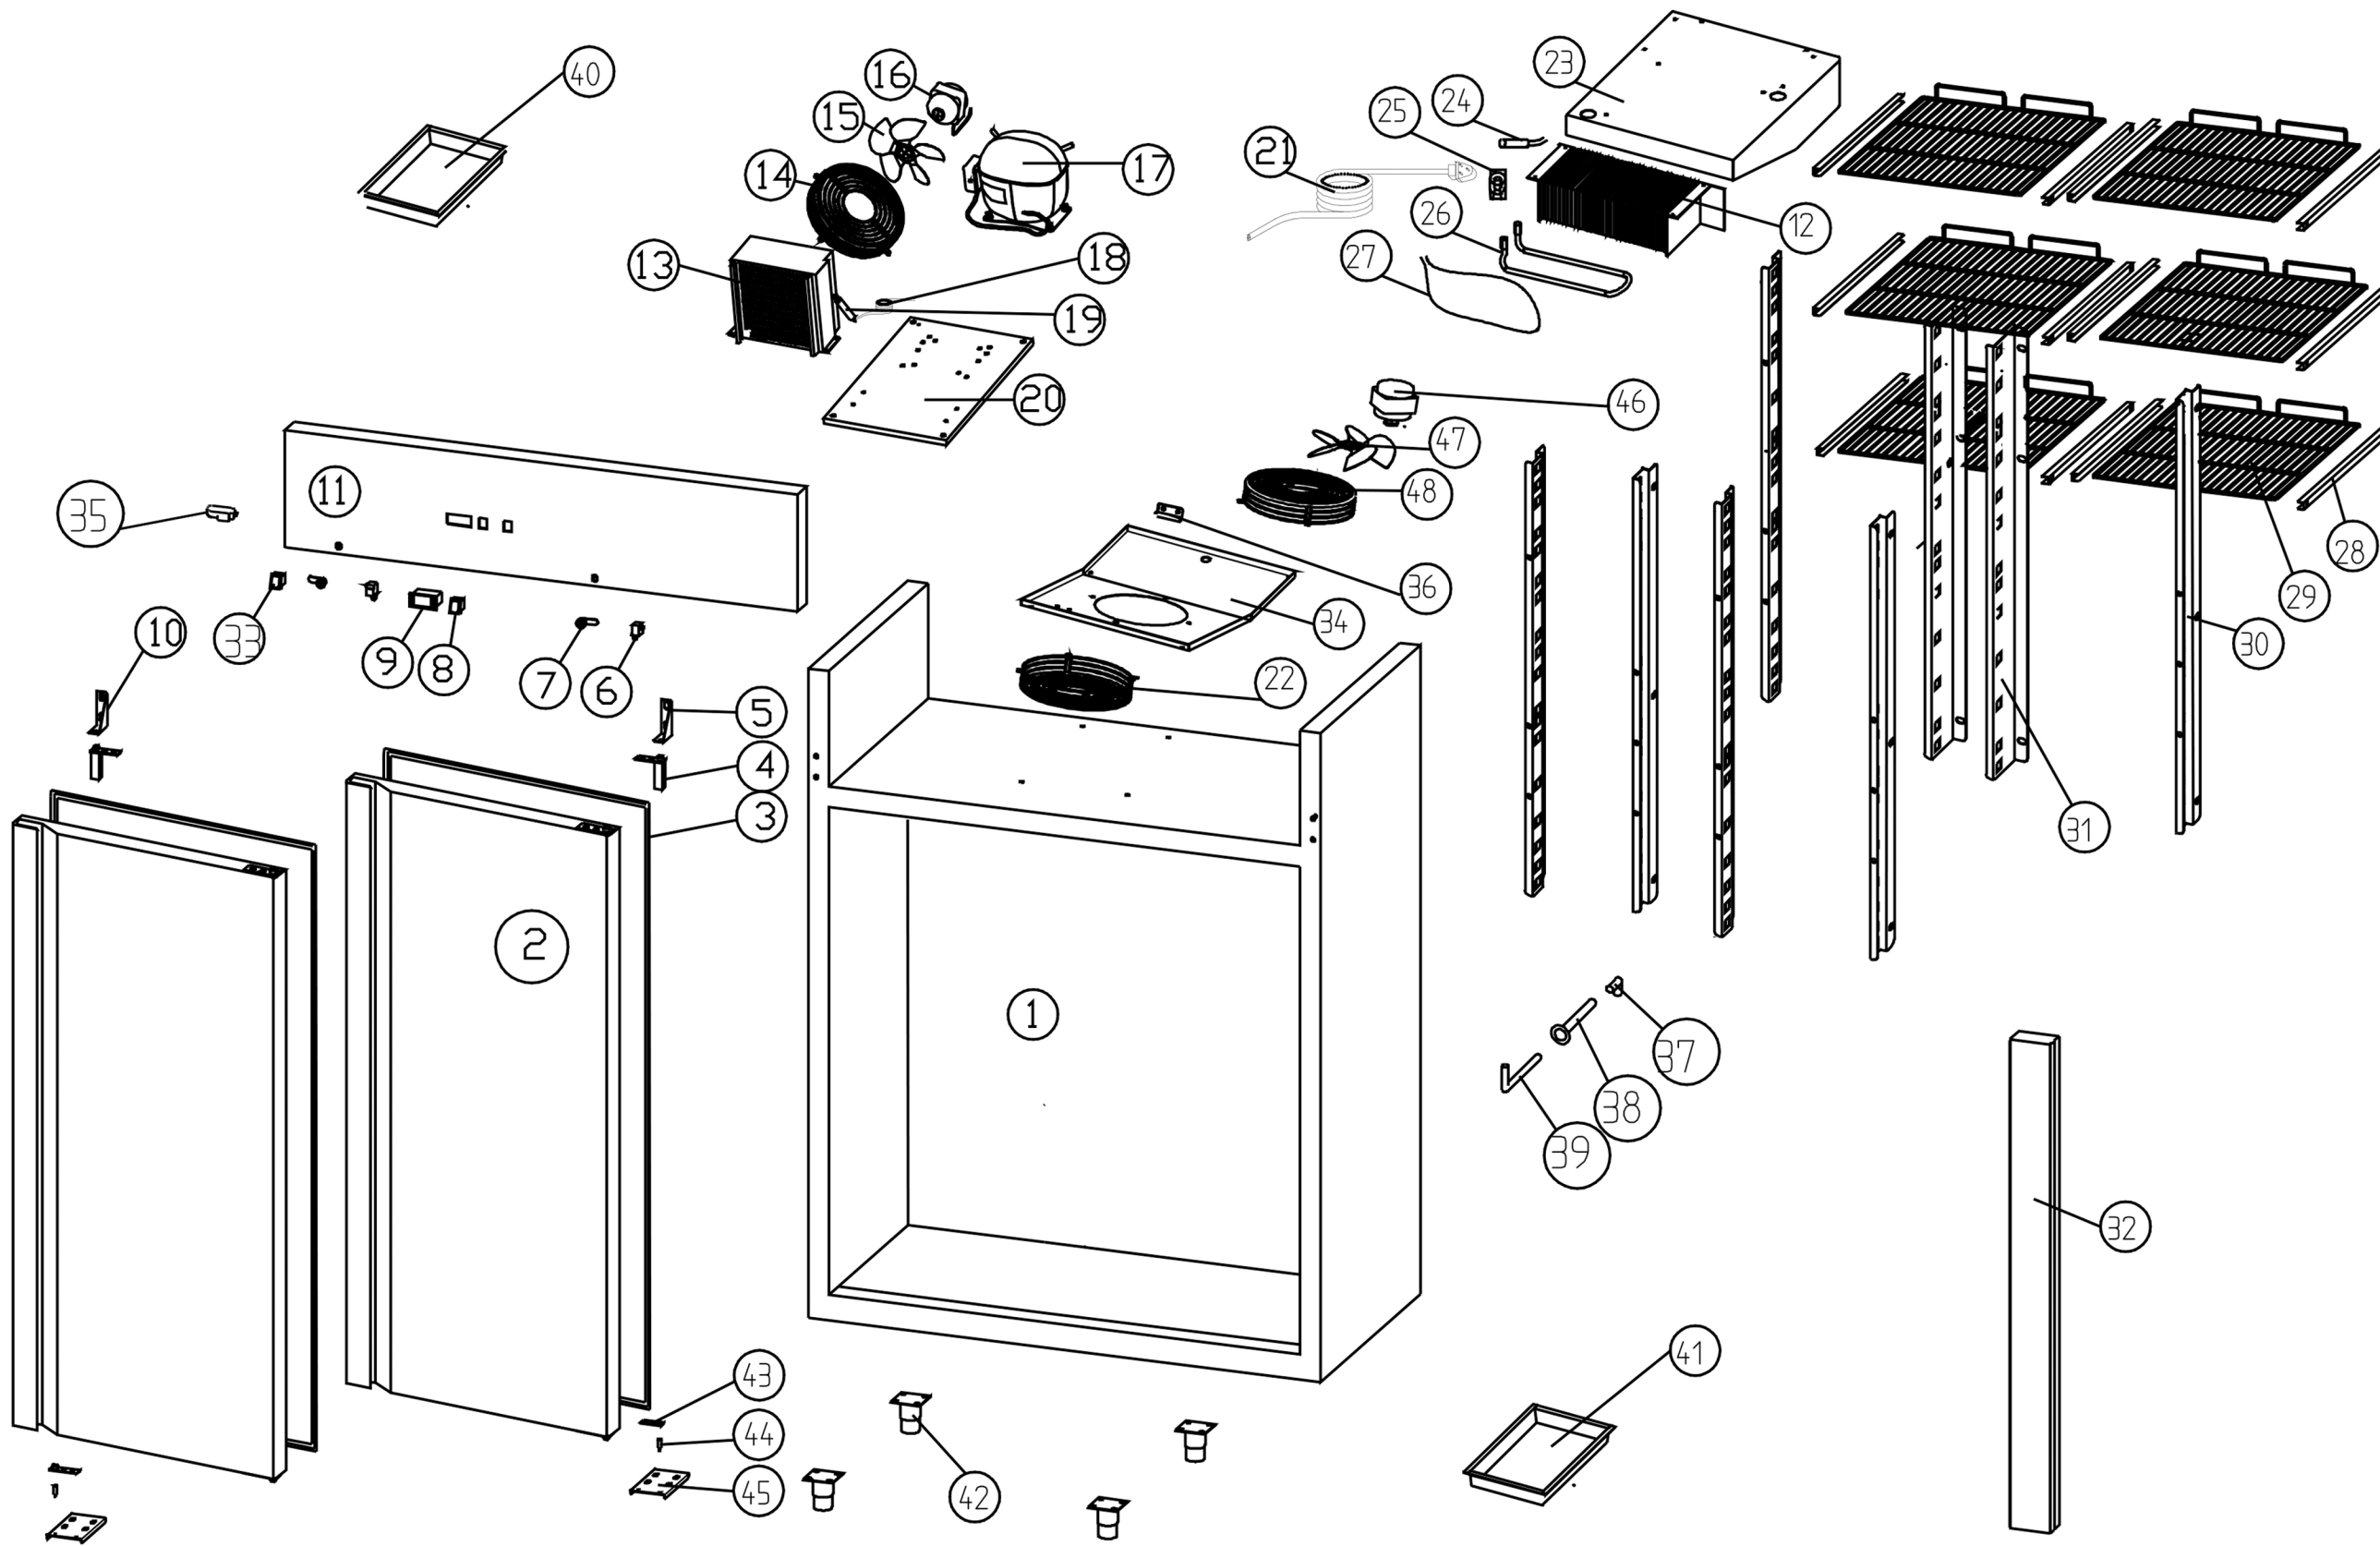

Cater-Cool CK1200FSS Double Door Freezer - Exploded Diagram

Part Number	Part Name	Quantity
1	Body	1
2	Door	2
3	Gasket	2
4	Door Switch	2
5	Upright Hinge / Right	1
	Upright Hinge / Right	1
6	Door Switch	2
7	Lock	2
8	Main Switch	1
		1
		1
9	Thermostat	1
		1
		1
10	Top Hinge Left	1
11	Front Panel	1
		1
12	Hinge Axis	2
13	Condensor	1
14	Basket Guard Grills	1
15	Condensor Fan Blade	1
16	Condensor Fan	1
17	Compressor	1
18	Capillary	1
19	Filter Dryer	1
20	Unit Board	1
		1
21	Power Core	1
		1
22	Guide Rail	6
22	Guide Rail	6
23	Sensor	1
24	Probe Padding	1
25	Circle Fan	2
26	Fan Guard	2
27	Air Conduct	1
		1
28	Guide Rail	6
		6
29	Plastic Fish Tray	6
30	Front Support/Left	6
		6
31	Back Support	2
		2
32	Mullion	1
33	Down Hinge / Right	2
34	Shaft Sleeve	2
35	LED Light	2
36		2
36	Foor	2
36		4
37	Drain Pipe Cover	1
38	Drain Pipe	1
39	Drain Pipe Nut	1
40	Water Pan Guide	2
41	Water Box	1