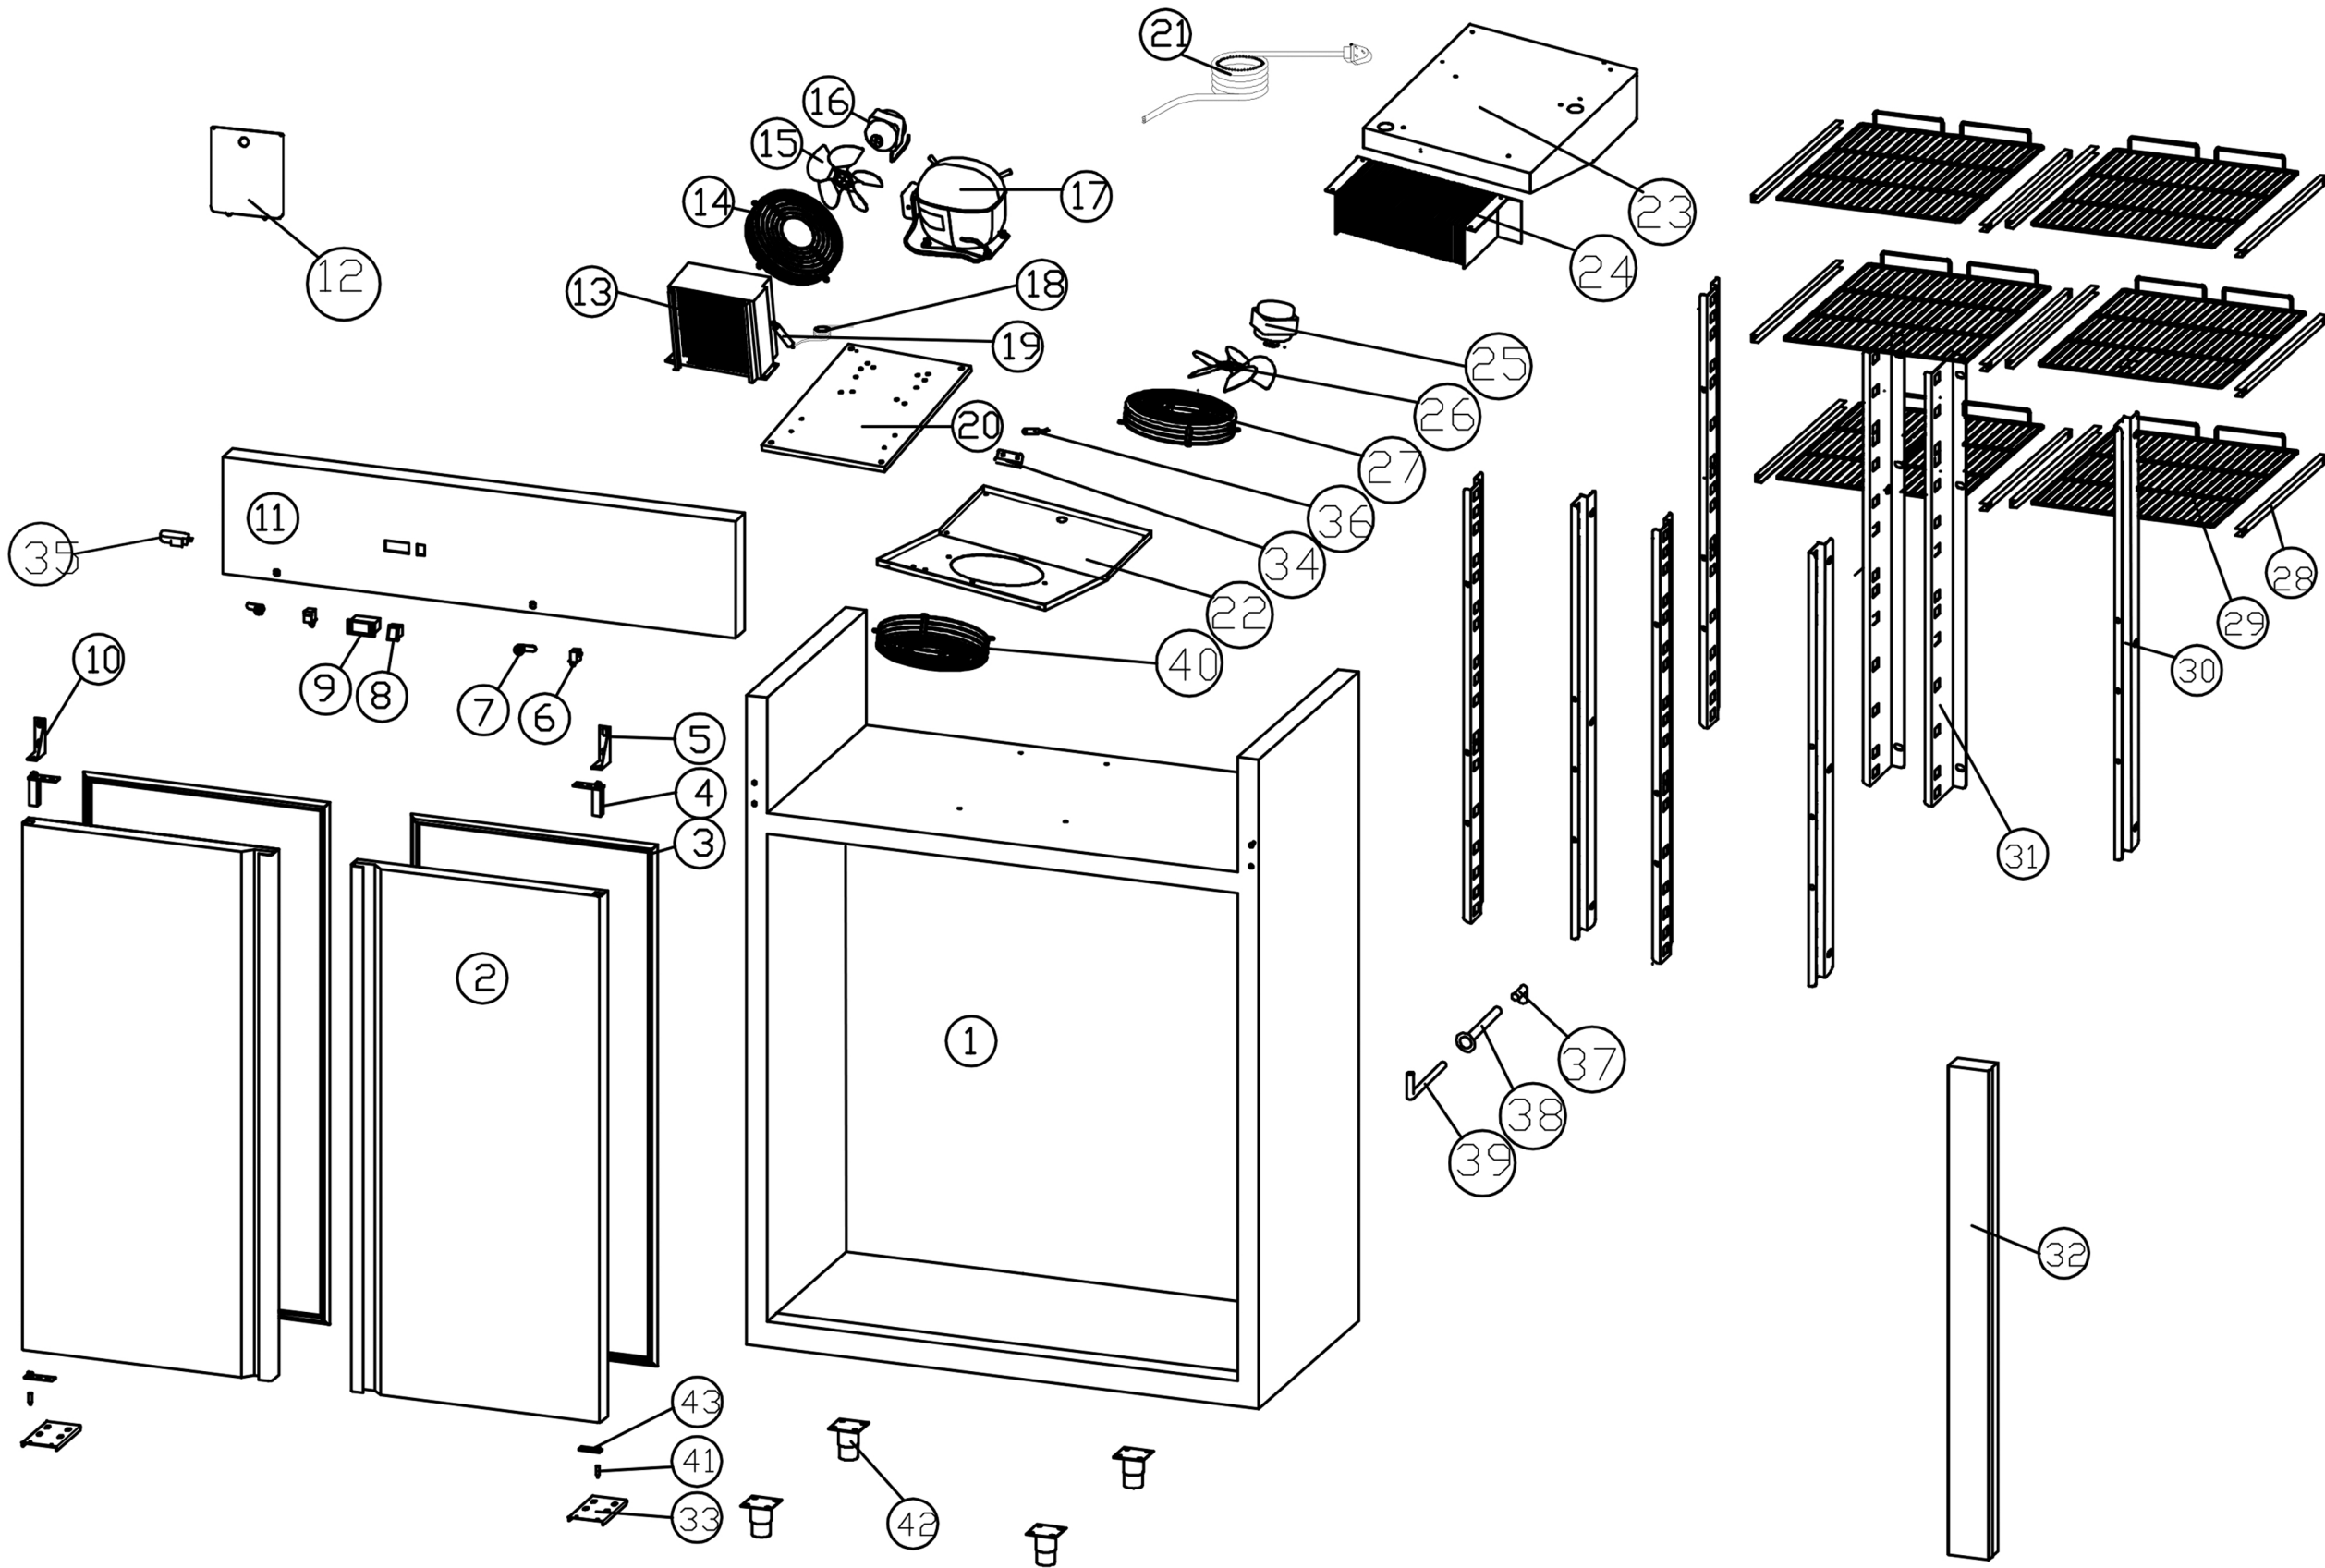

## Cater-Cool CK1200RSS Double Door Refrigerator - Exploded Diagram

Part Number	Part Name	Quantity
1	Body	1
2	Door	2
3	Gasket	2
4	Door Switch	2
5	Upright Hinge / Right	1
	Upright Hinge / Right	1
6	Door Switch	2
7	Lock	2
8	Main Switch	1
9	Thermostat	1
		1
		1
		1
		1
10	Top Hinge Left	1
11	Front Panel	1
		1
12	Hinge Axis	2
13	Condensor	1
14	Basket Guard Grills	1
15	Condensor Fan Blade	1
16	Condensor Fan	1
17	Compressor	1
18	Capillary	1
19	Filter Dryer	1
20	Unit Board	1
21	Power Core	1
		1
22	Guide Rail	6
22		6
23	Sensor	1
24	Probe Padding	1
25	Circle Fan	2
26	Fan Guard	2
27		1
28	Guide Rail	6
		6
29	Plastic Fish Tray	6
30	Front Support/Left	6
30		6
31	Back Support	2
		2
32	Mullion	1
33	Down Hinge / Right	2
34	Shaft Sleeve	2
35	LED Light	2
36	Foor	2
36		2
36		4
37	Drain Pipe Cover	1
38	Drain Pipe	1
39	Drain Pipe Nut	1
40	Water Pan Guide	2
41	Water Box	1