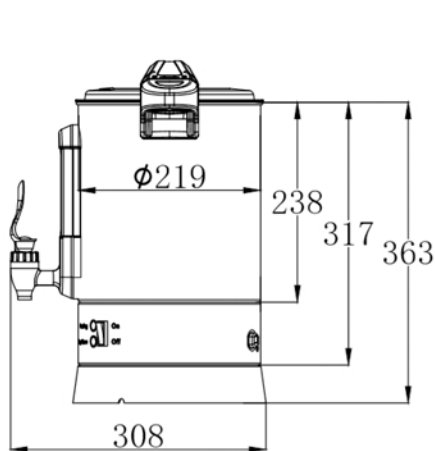

## CK1507 Manual Fill Water Boiler (7 Litre) - Specification

-  Variable heat control.
-  Power & temperature ready indicator.
-  Concealed heating element.
-  Easy to clean interior.
-  13 amp plug input.
-  Boil dry protection.

<b>External Dimensions</b>	Ø 220 x H412mm
<b>Internal Dimensions</b>	Ø 219 x H238mm
<b>Electric Connection</b>	230V / 50Hz
<b>Electric Load</b>	1500W - 13 amp plug
<b>Capacity</b>	7 Litres