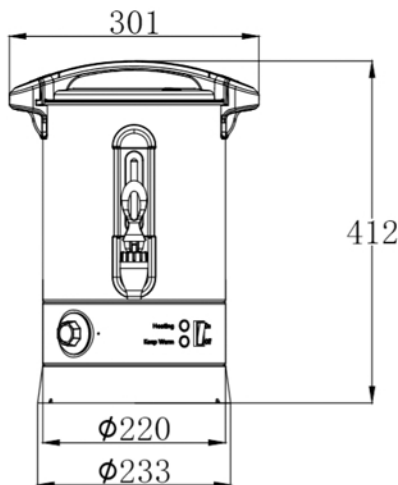

## CK1507 Manual Fill Water Boiler (7 Litre) - Specification

-  Variable heat control.
-  Power & temperature ready indicator.
-  Concealed heating element.
-  Easy to clean interior.
-  13 amp plug input.
-  Boil dry protection.

<b>External Dimensions</b>	Ø 220 x H412mm
<b>Internal Dimensions</b>	Ø 219 x H238mm
<b>Electric Connection</b>	230V / 50Hz
<b>Electric Load</b>	1500W - 13 amp plug
<b>Capacity</b>	7 Litres