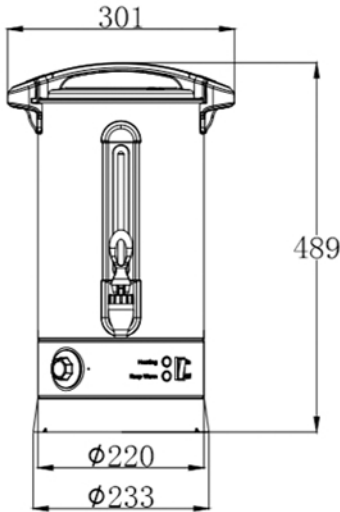

## CK1510 Manual Fill Water Boiler (10 Litre) - Specification

Variable heat control.

Power & temperature ready indicator.

Concealed heating element.

Easy to clean interior.

13 amp plug input.

Boil dry protection.

External Dimensions	Ø 220 x H489mm
Internal Dimensions	Ø 219 x H315mm
Electric Connection	230V / 50Hz
Electric Load	1500W - 13 amp plug
Capacity	10 Litres

**Caterkwik Ltd**

The Lakeland Catering Centre  
Newlands  
Ulverston  
Cumbria  
LA12 7QQ