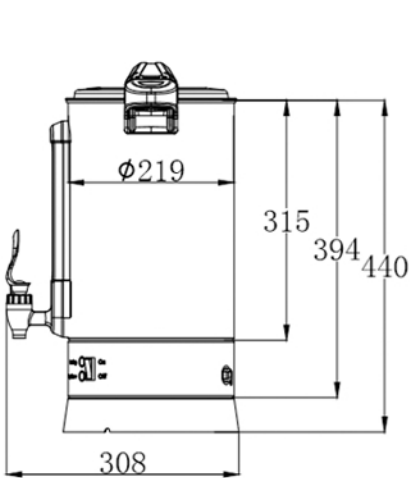

## CK1510 Manual Fill Water Boiler (10 Litre) - Specification

Variable heat control.

Power & temperature ready indicator.

Concealed heating element.

Easy to clean interior.

13 amp plug input.

Boil dry protection.

External Dimensions	Ø 220 x H489mm
Internal Dimensions	Ø 219 x H315mm
Electric Connection	230V / 50Hz
Electric Load	1500W - 13 amp plug
Capacity	10 Litres

**Caterkwik Ltd**

The Lakeland Catering Centre  
Newlands  
Ulverston  
Cumbria  
LA12 7QQ