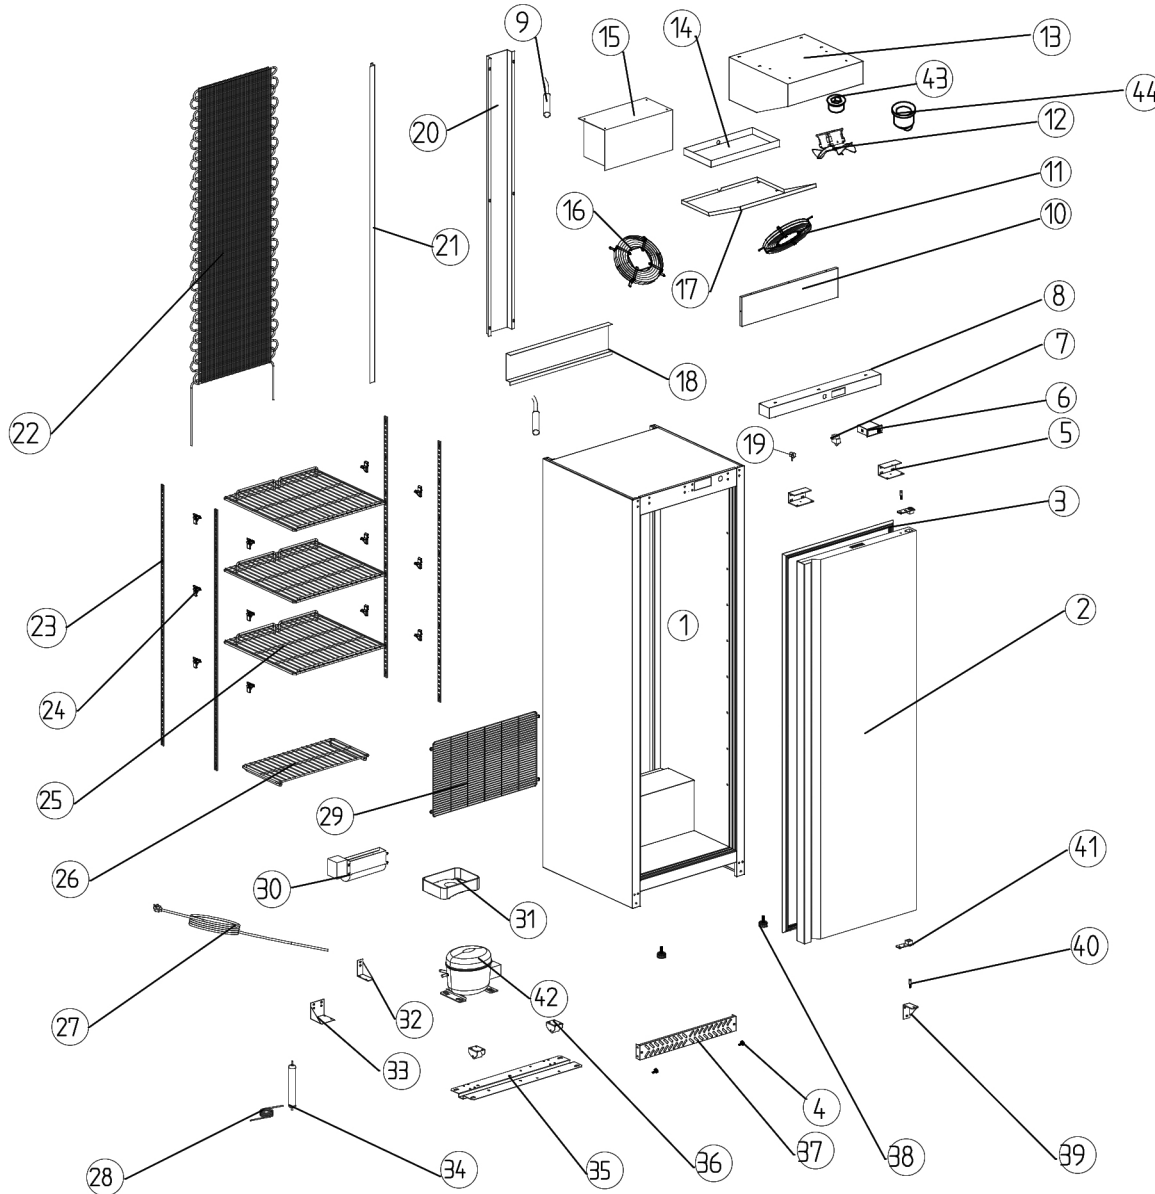

CATER-COOL CK400RSS REFRIGERATOR EXPLODED DIAGRAM

CK400RSS

Part Number	Part Name
1	Body
2	Door
3	Door seal
4	Vent screws
5	Upper hinge
6	Thermostat
7	Lock
8	Control panel
9	Sensor
10	Cover
11	Fan cover
12	Evaporator fan
13	Evaporator plate
14	Evaporator water tray
15	Evaporator
16	Cover
17	Fan plate
18	Cover
19	Door lock
20	Cover
21	Slot
22	Condenser
23	Shelf racking
24	Shelf clip
25	Shelf
26	Base shelf
27	13 amp plug & lead
28	Capillary
29	Cover
30	Compressor fan
31	Drip tray
32	Fan support left
33	Fan support right
34	Accumulator
35	Unit board
36	Rollers
37	Front vent
38	Adjustable feet
39	Hinge
40	Hinge axis
41	Gate shaft sleeve
42	Compressor
43	Nut
44	Bolt