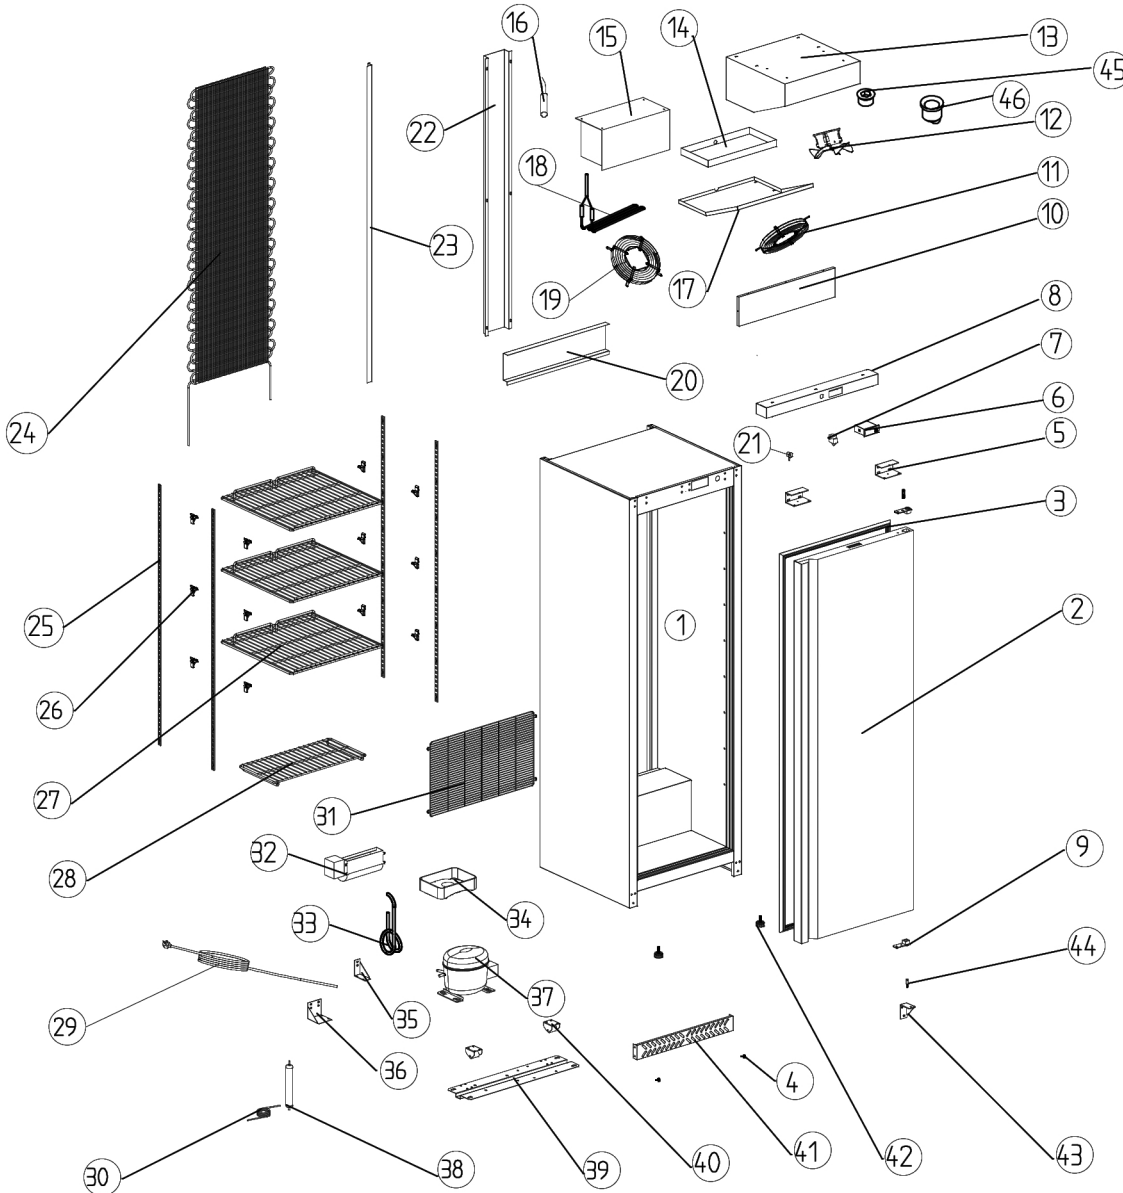

CATER-COOL CK600FSS FREEZER EXPLODED DIAGRAM

CK600FSS	
Part Number	Part Name
1	Body
2	Door
3	Door gasket
4	Vent screws
5	Upper hinge
6	Thermostat
7	Switch
8	Control panel
9	Gate shaft sleeve
10	Incase baffle
11	Fan cover
12	Evaporator fan
13	Evaporator plate
14	Evaporator drip tray
15	Evaporator sink
16	Sensor
17	Fan plate
18	Heating tube
19	Cover
20	Cover
21	Door lock
22	Back cover
23	Slot
24	Condenser
25	Shelf rack
26	Shelf clip
27	Shelf
28	Base shelf
29	13amp plug & lead
30	Capillary
31	Compressor cover
32	Compressor fan (Tangenital)
33	Copper pipe
34	Drip tray
35	Fan support left
36	Fan support right
37	Compressor
38	Accumulator
39	Unit board
40	Rollers
41	Front vent
42	Adjustable feet
43	Hinge
44	Hinge axis
45	Nut
46	Nut