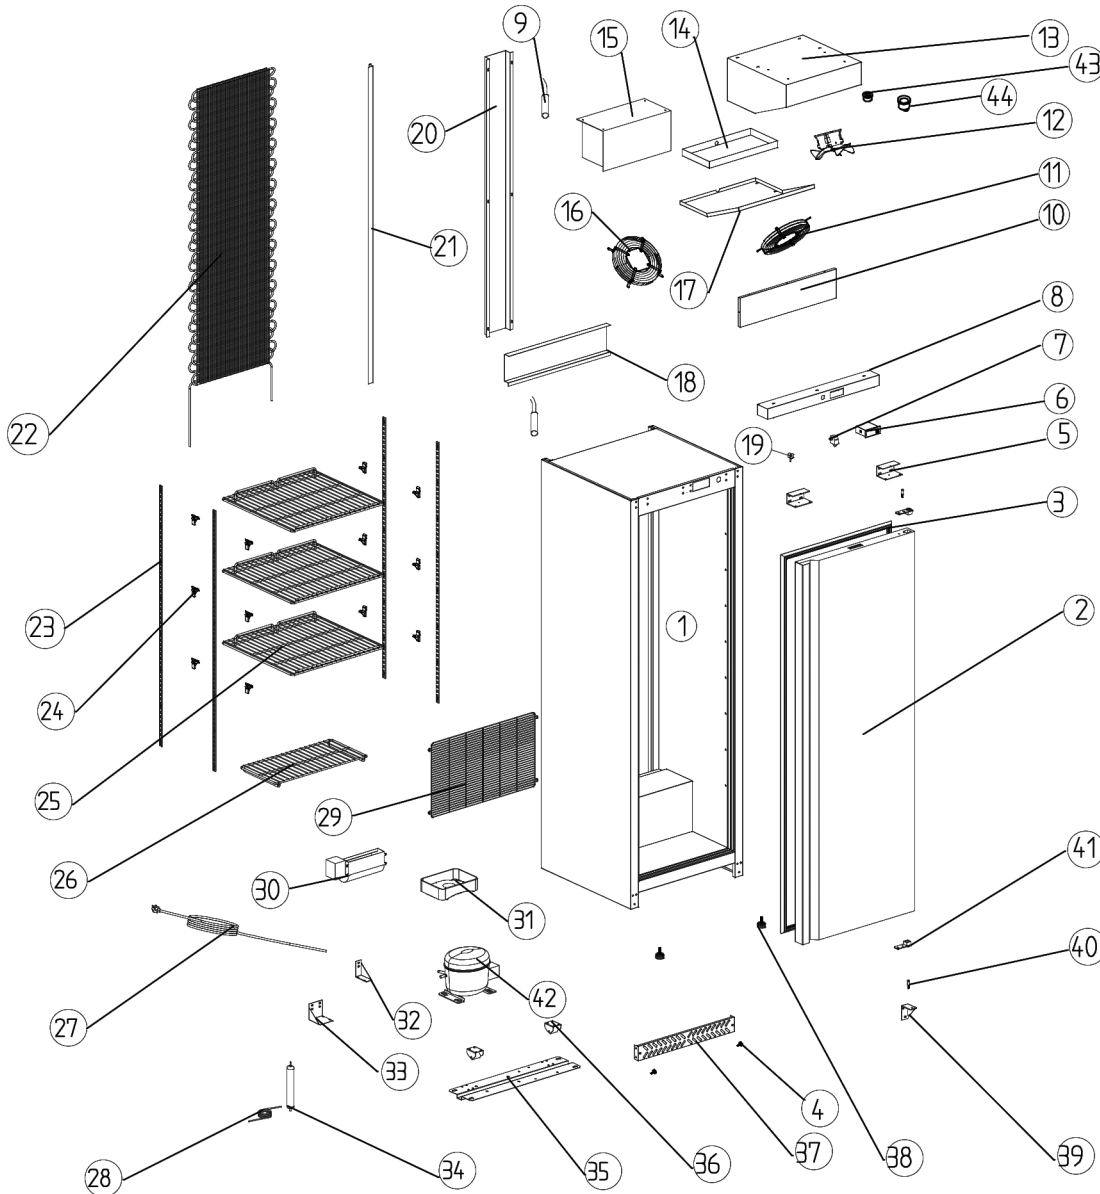

## CATER-COOL CK600RSS REFRIGERATOR EXPLODED DIAGRAM

### CK600RSS

Part Number	Part Name
1	Body
2	Door
3	Door gasket
4	Vent screws
5	Upper hinger
6	Thermostat
7	Switch
8	Control panel
9	Sensor
10	Front cover
11	Fan cover
12	Evaporator cover
13	Evaporator plate
14	Evaporator water tray
15	Evaporator sink
16	cover
17	Fan plate
18	Cover
19	Door lock
20	Back cover
21	Slot
22	Condenser
23	Shelf racks
24	Shelf clips
25	Shelf
26	Base shelf
27	13amp plug & lead
28	Capillary
29	Compressor cover
30	Compressor fan (Tangenital)
31	Drip tray
32	Fan support left
33	Fan support right
34	Accumulator
35	Unit board
36	Rollers
37	Front vent
38	Adjustable feet
39	Hinge
40	Hinge axis
41	Gate shaft sleeve
42	Compressor
43	Nut
44	Bolt