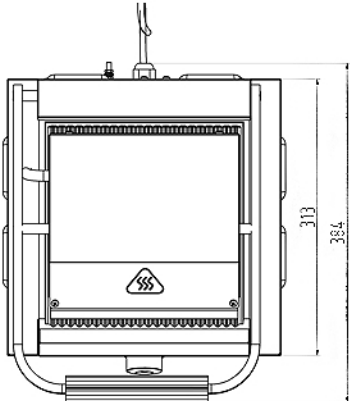

## CK8015/8011 Single Ribbed Contact Grill - Specification

-  Variable heat control.
-  Power & temperature ready indicator.
-  Ribbed top & flat bottom.
-  Easy to remove & clean waste tray.
-  13 amp plug in.

<b>Open Dimensions</b>	W320 x D320 x H525mm
<b>Closed Dimensions</b>	W320 x D320 x H200mm
<b>Electric Connection</b>	230V/ 50Hz
<b>Electric Load</b>	2.2kW - 13 amp plug
<b>Exterior</b>	Stainless Steel
<b>Cooking Plates</b>	Optional Ribbed (top) / Flat (bottom)
<b>Weight</b>	16kg