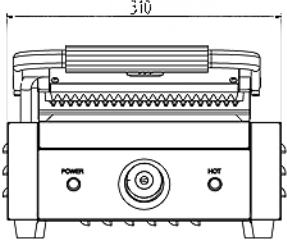

## CK8015/8011 Single Ribbed Contact Grill - Specification

-  Variable heat control.
-  Power & temperature ready indicator.
-  Ribbed top & flat bottom.
-  Easy to remove & clean waste tray.
-  13 amp plug in.

<b>Open Dimensions</b>	W320 x D320 x H525mm
<b>Closed Dimensions</b>	W320 x D320 x H200mm
<b>Electric Connection</b>	230V/ 50Hz
<b>Electric Load</b>	2.2kW - 13 amp plug
<b>Exterior</b>	Stainless Steel
<b>Cooking Plates</b>	Optional Ribbed (top) / Flat (bottom)
<b>Weight</b>	16kg