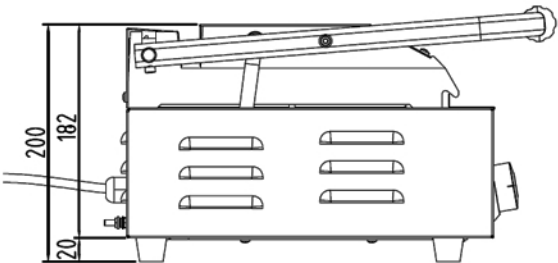

CK8013 Double Ribbed Contact Grill - Specification

-  Variable heat control.
-  Power & temperature ready indicator.
-  4 adjustable grill heights.
-  Easy to remove & clean waste tray.
-  2 x 13 amp plug in.
-  Ribbed top & bottom.

Open Dimensions	W570 x D313 x H520mm
Closed Dimensions	W570 x D390 x H200mm
Electric Connection	230V/ 50Hz
Electric Load	4.4kW - 2 x 13 amp plug
Exterior	Stainless Steel
Cooking Plates	Cast Iron
Weight	30kg