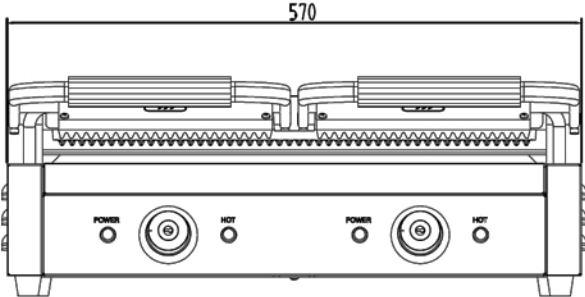

CK8013 Double Ribbed Contact Grill - Specification

-  Variable heat control.
-  Power & temperature ready indicator.
-  4 adjustable grill heights.
-  Easy to remove & clean waste tray.
-  2 x 13 amp plug in.
-  Ribbed top & bottom.

Open Dimensions	W570 x D313 x H520mm
Closed Dimensions	W570 x D390 x H200mm
Electric Connection	230V/ 50Hz
Electric Load	4.4kW - 2 x 13 amp plug
Exterior	Stainless Steel
Cooking Plates	Cast Iron
Weight	30kg