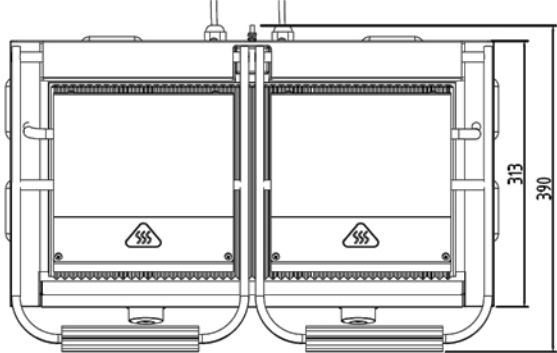

CK8013 Double Ribbed Contact Grill - Specification

-  Variable heat control.
-  Power & temperature ready indicator.
-  4 adjustable grill heights.
-  Easy to remove & clean waste tray.
-  2 x 13 amp plug in.
-  Ribbed top & bottom.

Open Dimensions	W570 x D313 x H520mm
Closed Dimensions	W570 x D390 x H200mm
Electric Connection	230V/ 50Hz
Electric Load	4.4kW - 2 x 13 amp plug
Exterior	Stainless Steel
Cooking Plates	Cast Iron
Weight	30kg