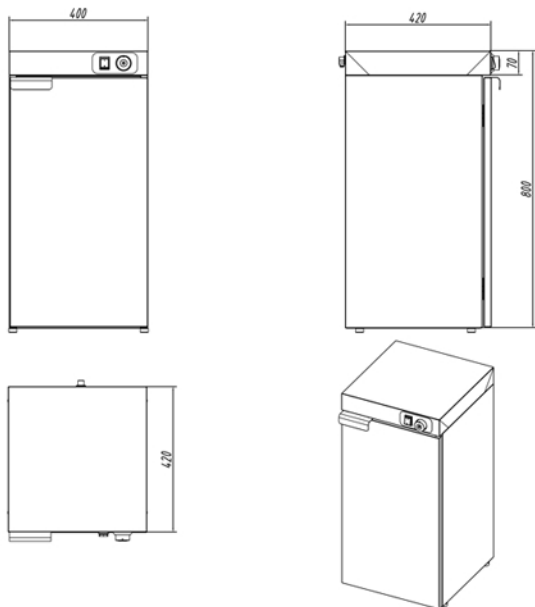

CK8030 Compact Single Door Plate Warmer - Specification

- Adjustable temperature control.
- 0.4kW 230V plug supplied.
- High quality heating elements.
- Easy clean stainless steel.

| | |
|----------------------------|------------------------|
| External Dimensions | W400 x D450 x H510mm |
| Internal Dimensions | W360 x D375 x H365mm |
| Plate Capacity | 30 x 13" plates approx |
| Construction | Stainless Steel |
| Temperature Range | 30 - 85 °C |
| Power Requirements | 0.4kW. 230V |
| Gross Weight | 20kg |