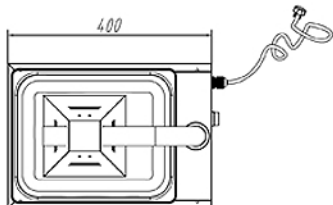

CK8090 Single Heat Lamp + Food Tray - Specification

-  Adjustable temperature control.
-  275W. 230V Plug supplied.
-  Heated produced by Infrared lightbulb.
-  Removable food tray for easy cleaning.

External Dimensions	W275 x D400 x H580mm
Food Tray Dimensions	W260 x D320 x H60mm
Construction	Stainless steel
Heat Source	Infrared light
Power Requirements	275W. 230V
Gross Weight	6kg