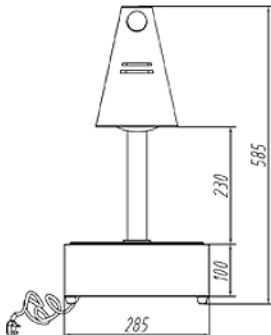

CK8090 Single Heat Lamp + Food Tray - Specification

-  Adjustable temperature control.
-  275W. 230V Plug supplied.
-  Heated produced by Infrared lightbulb.
-  Removable food tray for easy cleaning.

External Dimensions	W275 x D400 x H580mm
Food Tray Dimensions	W260 x D320 x H60mm
Construction	Stainless steel
Heat Source	Infrared light
Power Requirements	275W. 230V
Gross Weight	6kg