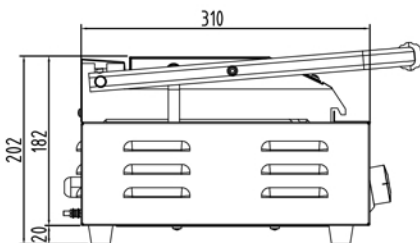

CK8112 Large Single Contact Grill - Specification

Variable heat control.

Power & temperature ready indicator.

Ribbed top & flat bottom.

Easy to remove & clean waste tray.

13 amp plug in.

Open Dimensions	W440 x D310 x H200mm
Closed Dimensions	W440 x D310 x H525mm
Electric Connection	230V/ 50Hz
Electric Load	2.8kW - 13 amp plug
Exterior	Stainless Steel
Cooking Plates	Cast Iron
Weight	21.5kg