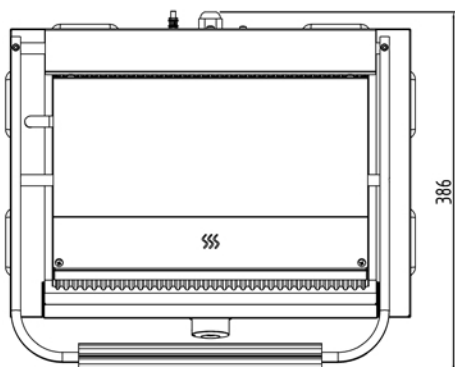

CK8112 Large Single Contact Grill - Specification

Variable heat control.

Power & temperature ready indicator.

Ribbed top & flat bottom.

Easy to remove & clean waste tray.

13 amp plug in.

Open Dimensions	W440 x D310 x H200mm
Closed Dimensions	W440 x D310 x H525mm
Electric Connection	230V/ 50Hz
Electric Load	2.8kW - 13 amp plug
Exterior	Stainless Steel
Cooking Plates	Cast Iron
Weight	21.5kg