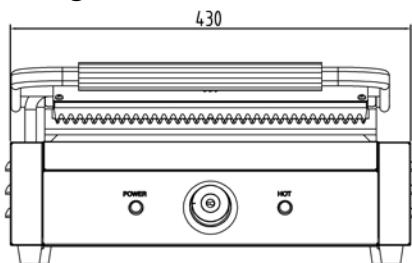

CK8112 Large Single Contact Grill - Specification

Variable heat control.

Power & temperature ready indicator.

Ribbed top & flat bottom.

Easy to remove & clean waste tray.

13 amp plug in.

Open Dimensions	W440 x D310 x H200mm
Closed Dimensions	W440 x D310 x H525mm
Electric Connection	230V/ 50Hz
Electric Load	2.8kW - 13 amp plug
Exterior	Stainless Steel
Cooking Plates	Cast Iron
Weight	21.5kg