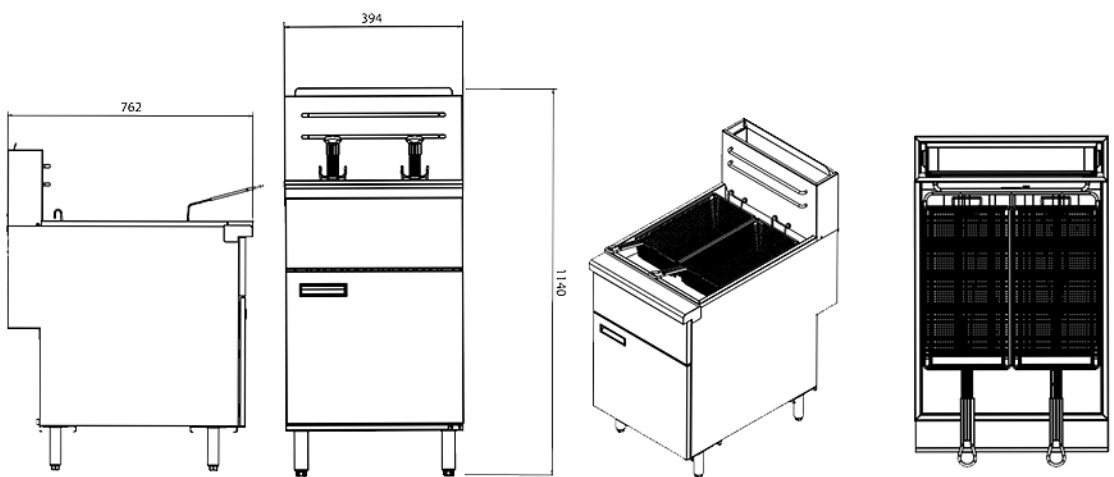

CK8310 23 Litre Single Tank, Twin Basket Gas Fryer - Specification

 High limit shut-off Protection.

 Removable basket hanger.

 3/4" Gas hose.
Natural Gas/LPG

 Stainless steel design for easy cleaning.

External Dimensions	W394 x D762 x H1140mm
Weight	110kg
Power total BTU	120,000
Power per burner	9kw
Oil Capacity	23 Litres
Basket Size	W165 x D355 x H145mm
Interior/Exterior	Stainless Steel