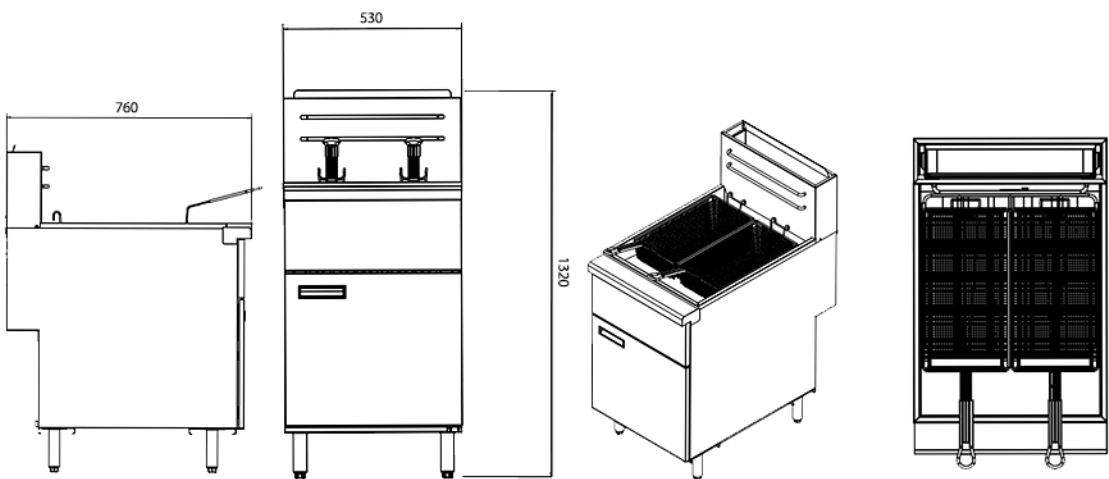

CK8340 40 Litre Twin Tank Gas Fryer - Specification

 High limit shut-off Protection.

 Removable basket hanger.

 3/4" Gas hose.
Natural Gas/LPG

 Stainless steel design for easy cleaning.

External Dimensions	W530 x D760 x H1320mm
Weight	100kg
Power total BTU	123,000
Power per burner	9kw
Oil Capacity	40 Litres
Basket Size	W165 x D355 x H145mm
Interior/Exterior	Stainless Steel