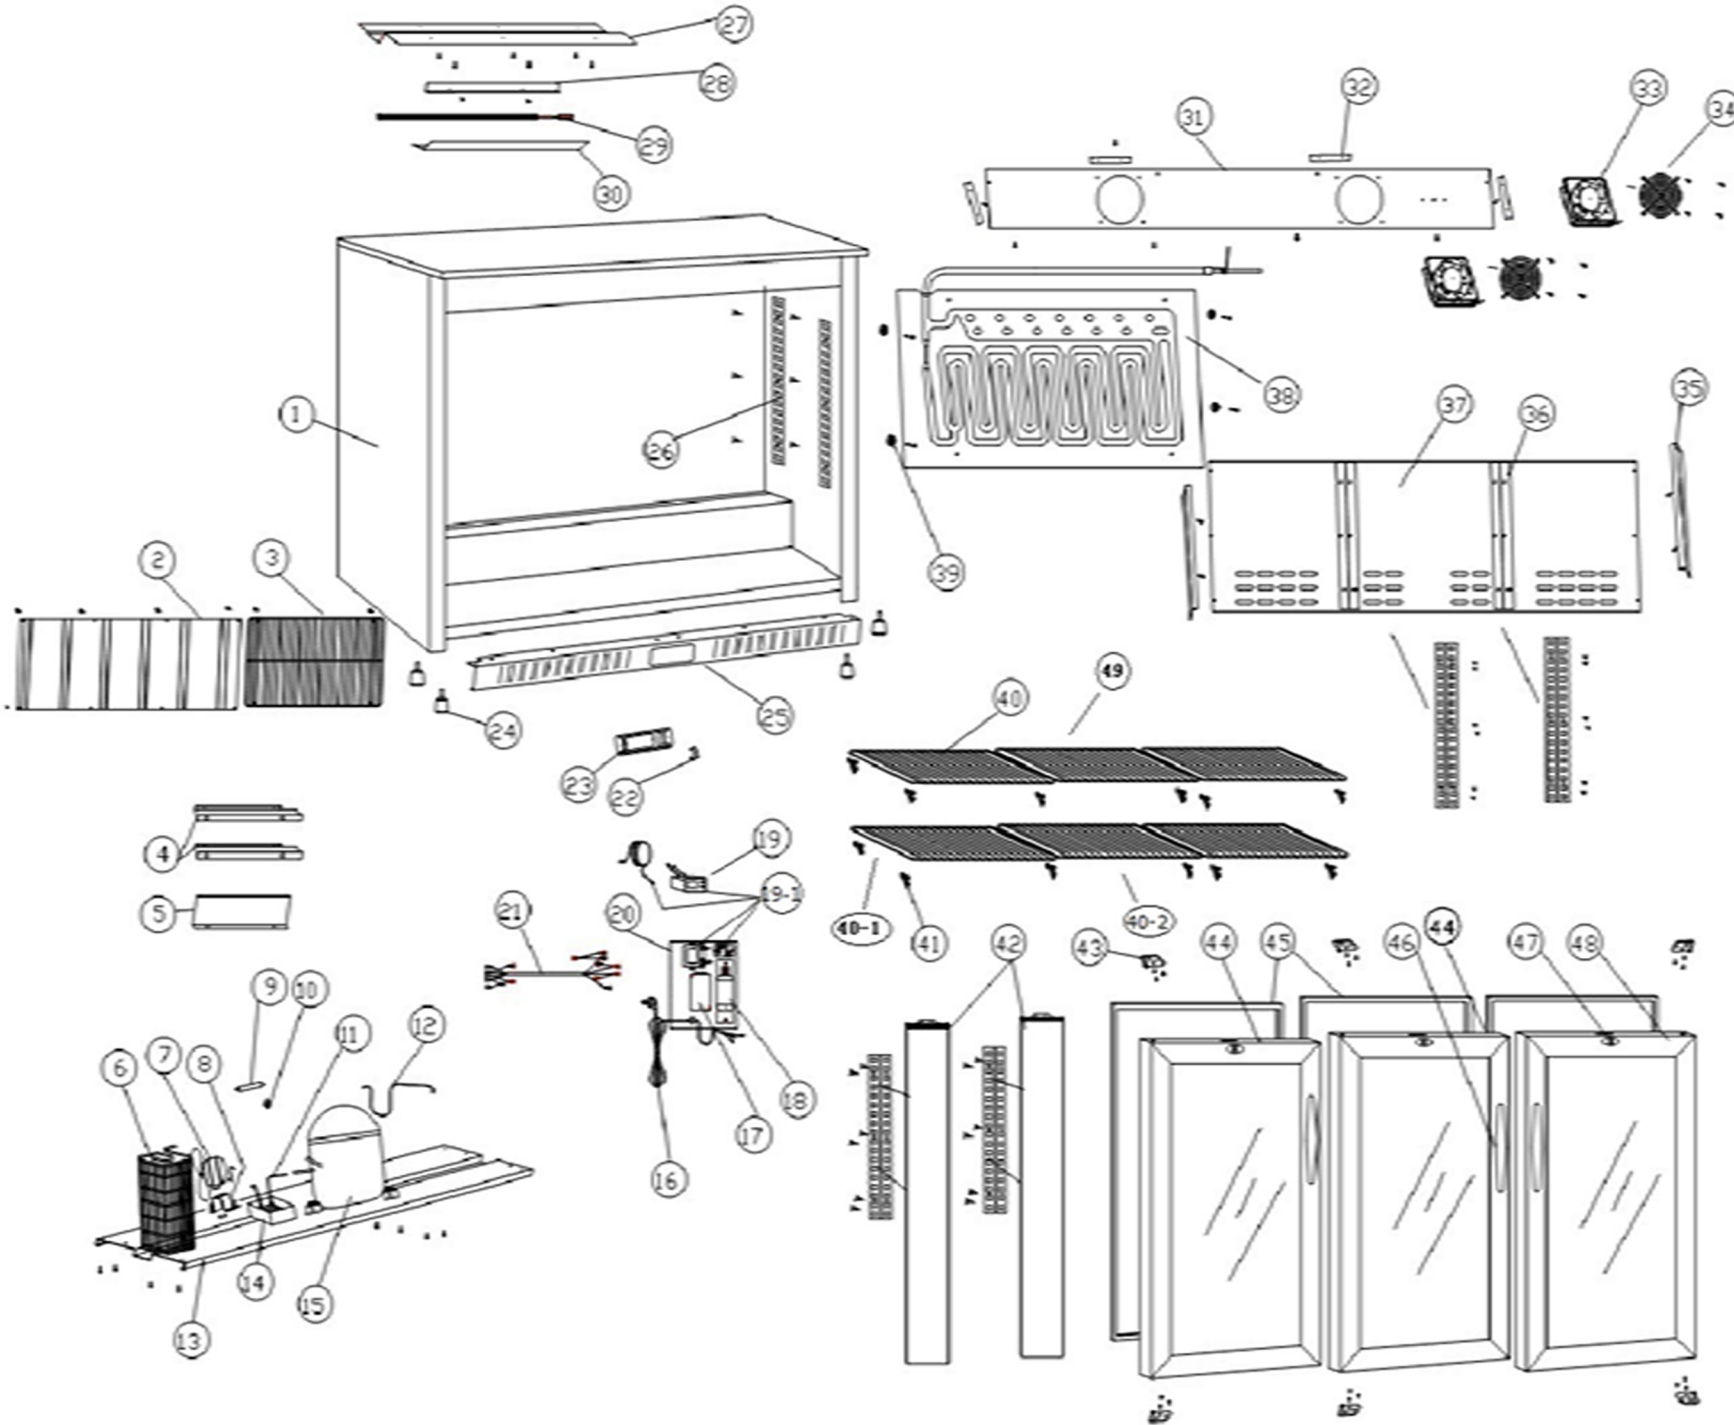

EXPLODED DIAGRAM FOR TRIPLE HINGED DOOR CATER-COOL BOTTLE COOLERS

CATER-COOL

Rep	Description	Qty per item
1	The Body	1
2	Compressor compartment back board	1
3	Compressor compartment net board	1
4	Exhaust plate Fortified board	1
5	Baffle	1
6	Wire condenser	1
7	Condenser fan motor	1
8	Condenser fan motor holder	1
9	Filter	1
10	Filter clip	1
11	Evaporating Tube	1
12	Connecting tube for the circumfluence	1
13	Compressor fixing plate	1
14	Water tray	1
15	Compressor	1
16	Power wire with plug	1
17	Junction box	1
18	LED Ballast	1
19	Digital displayer	1
19-1	Digital displayer(SET)	1
20	Appliance fixing plate	1
21	Connecting cable	1
22	Light switch	1
23	Displayer Fixing Plate	1
24	Adjusting foot	4
25	Exhaust plate assemblies	1
26	Pilaster	8
27	Light tube fixing plate	1
28	Light cover clip plate	1
29	LED Light	1
30	Transparent light cover	1
31	Evaporator fan motor plate	1
32	Fan motor plate support	3
33	Evaporator fan motor	1
34	Evaporator fan motor cover	1
35	Evaporator baffle support	2
36	Pilaster holder	1
37	Evaporator baffle	1
38	Evaporator	1
39	Evaporator support	4
40	Shelf	4
40-1	Wine shelf for two side	4
40-2	Wine shelf for middle	2
41	K Clip	16
42	Pilaster assemblies	1
43	Door hinge	4
44	Left door	2
45	Door gasket	2
46	Handle	2
47	Lock	2
48	Right door	1
49	Shelf(middle)	2