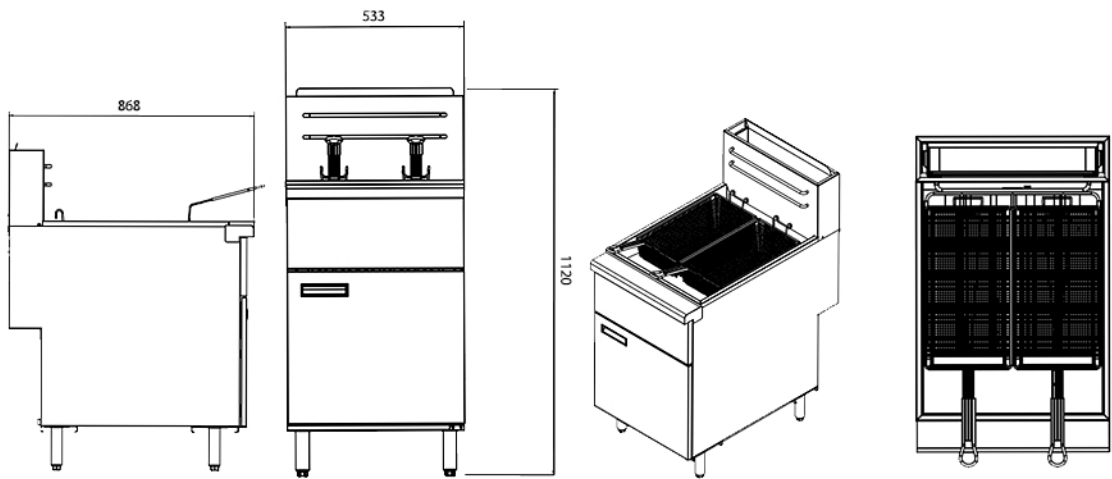

CK8551 40 Litre Single Tank Twin Basket Gas Fryer - Specification

-  High limit shut-off Protection.
-  Removable basket hanger.
-  3/4" Gas hose. Natural Gas.
-  Stainless steel design for easy cleaning.

External Dimensions	W533 x D868 x H1120mm
Weight	145kg
Power total BTU	154,000
Power per burner	9kw
Oil Capacity	40 Litres
Tank Dimensions	W500 x D455 x H300mm
Interior/Exterior	Stainless Steel

Caterkwik Ltd