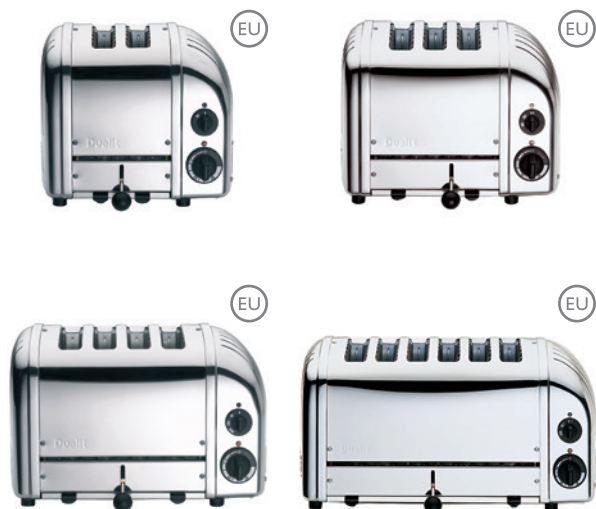

CLASSIC TOASTER