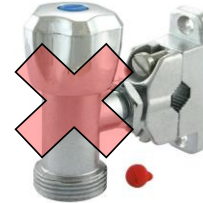

See overleaf for Water & Waste Connections Guide

Installation Services - Water Supply & Waste Connection Fittings

Main Water Supply

3/4" isolator valve

3/4" isolator valve

3/4" isolator valve

NOT ACCEPTABLE
3/4" isolator valve
self-cutting

3/4" isolator valve - JG poly-pipe push-fit system

Waste Water Connections

Various types of fitting for connecting flexi waste hose to main 32mm/40mm waste pipe

NOT ACCEPTABLE
Saddle type waste
connector