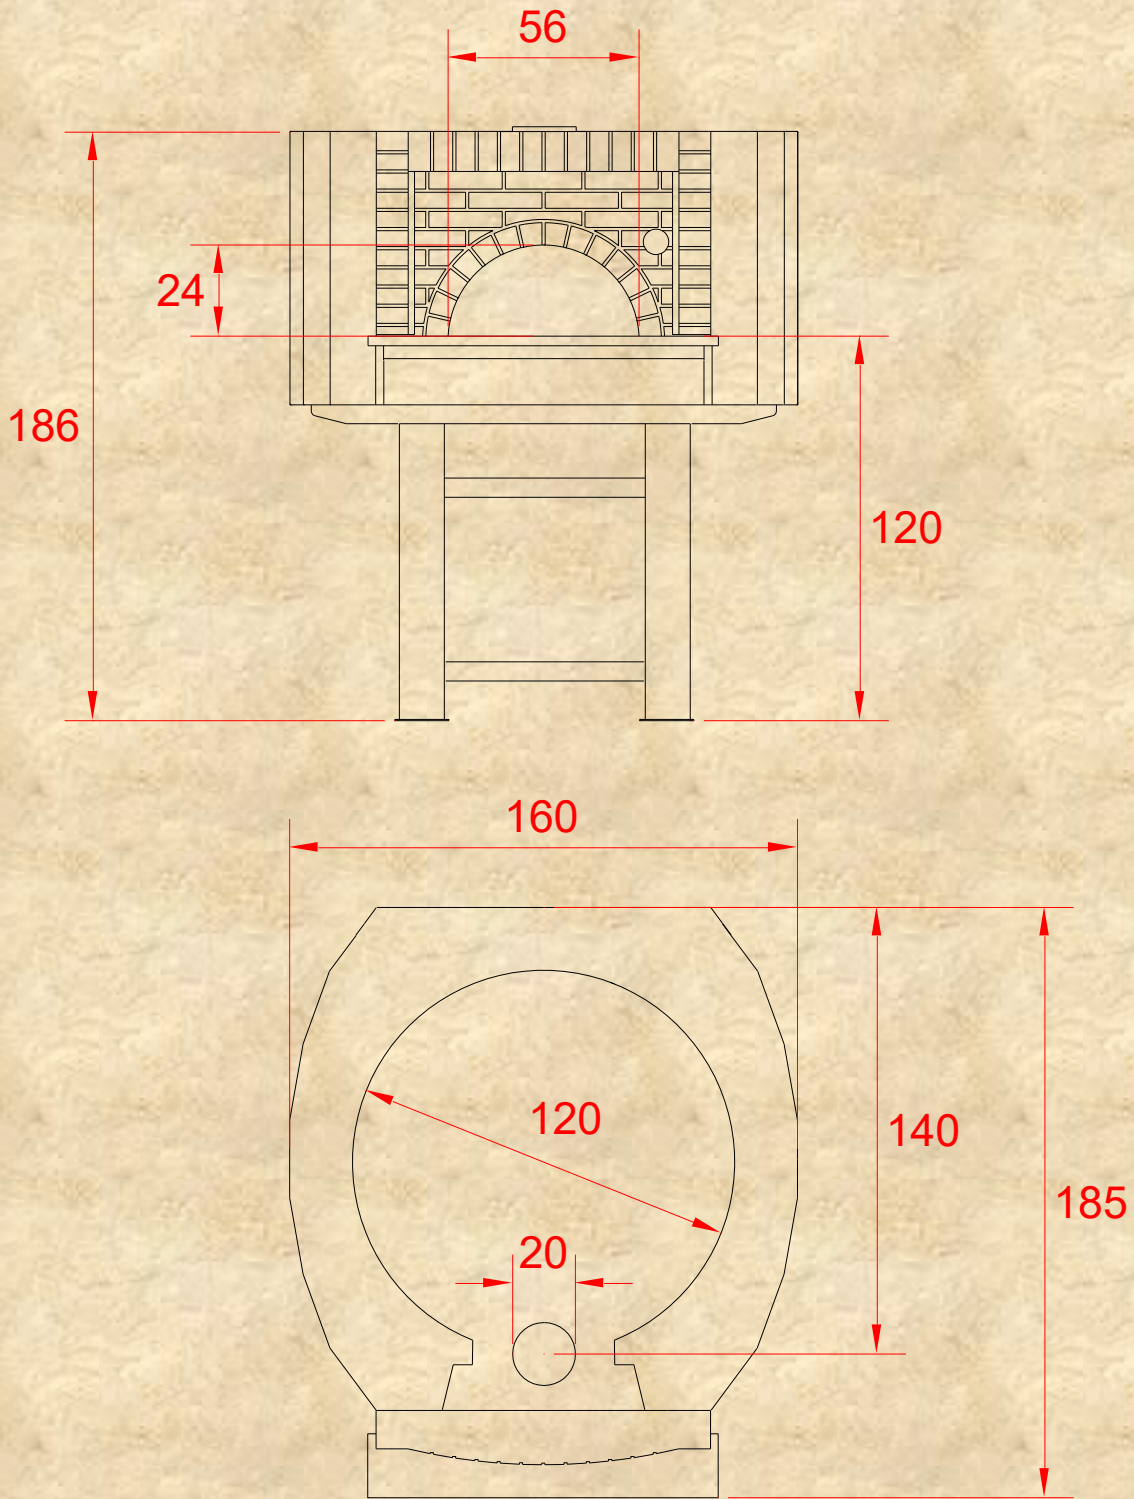

D120C

Design C

Fuel Type	Wood
Oven Type	Static

Wood ovens with Design C are basic one with metal cover and a brick facade finish – simple, elegant very durable where quality is viable. Those ovens are suitable both for inside kitchen use and building in option where only the oven face will be visible for customers. Currently no colour options are available.

Capacity	7  30cm
Productivity	105  per hour
Firewood Consumption 	4 – 5 kg per hour
Weight 	1350 kg

Supplied by Caterkwik Ltd

Tel: 01229 480001

Email: info@caterkwik.co.uk

***Dimensions in cm**

Supplied by Caterkwik Ltd