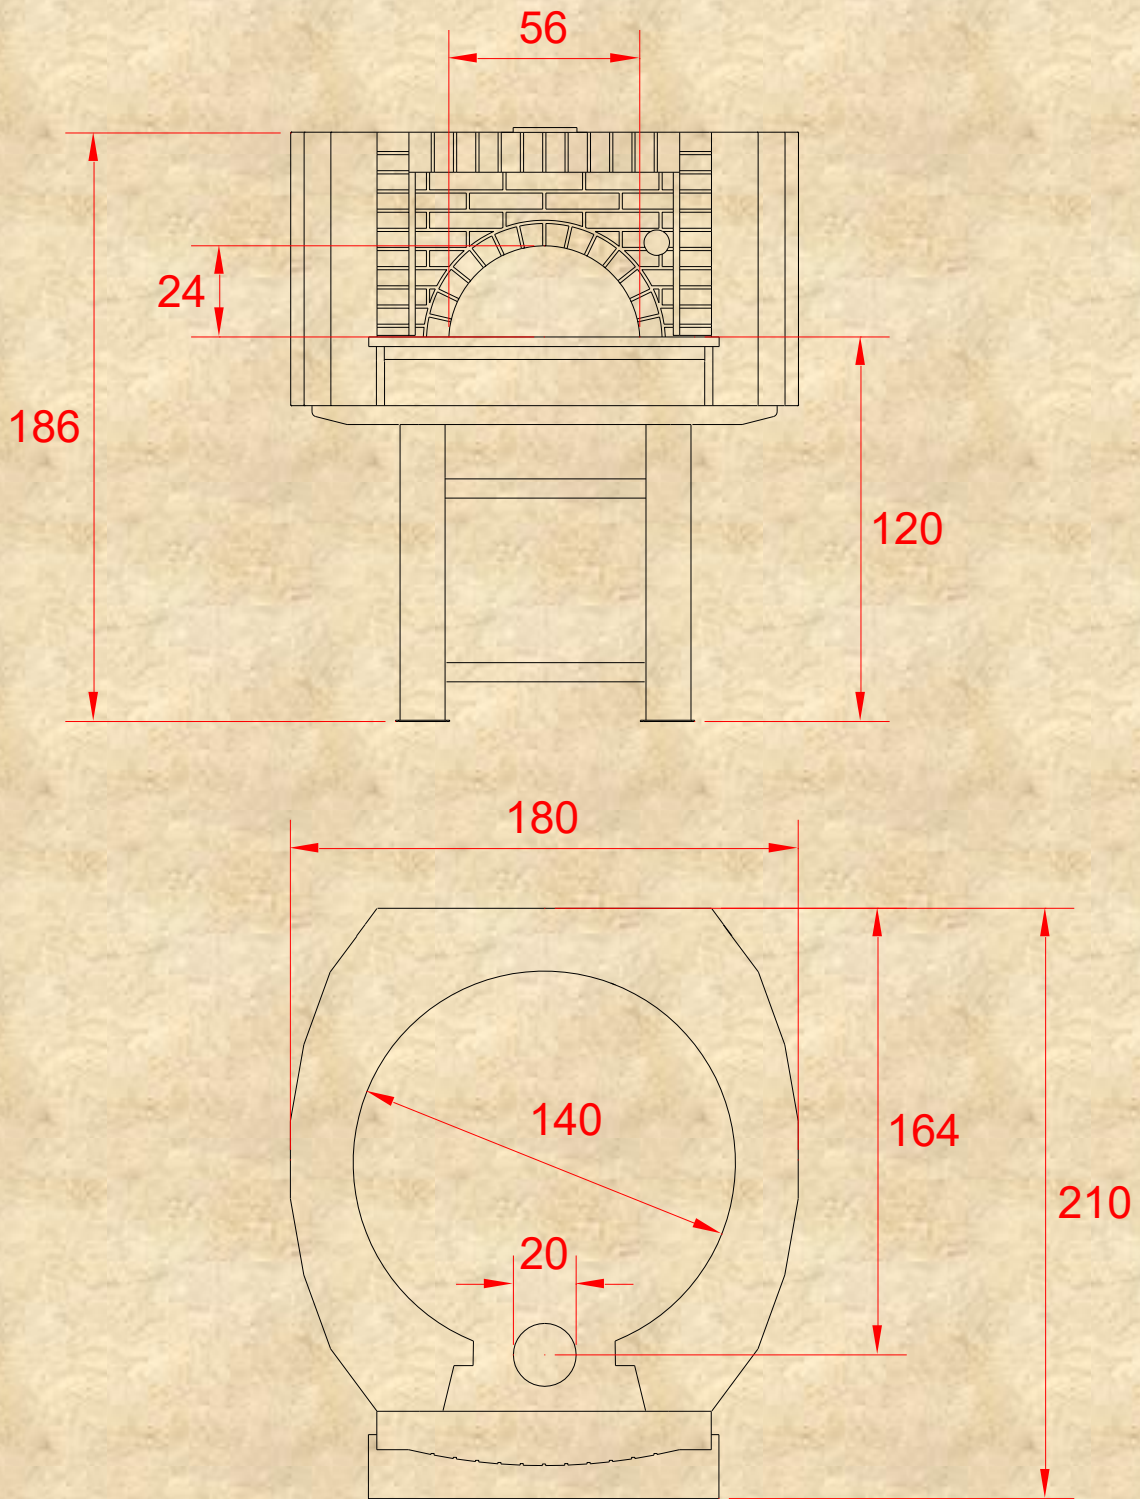

*Dimensions in cm

Supplied by Caterkwik Ltd

Tel: 01229 480001

Email: info@caterkwik.co.uk