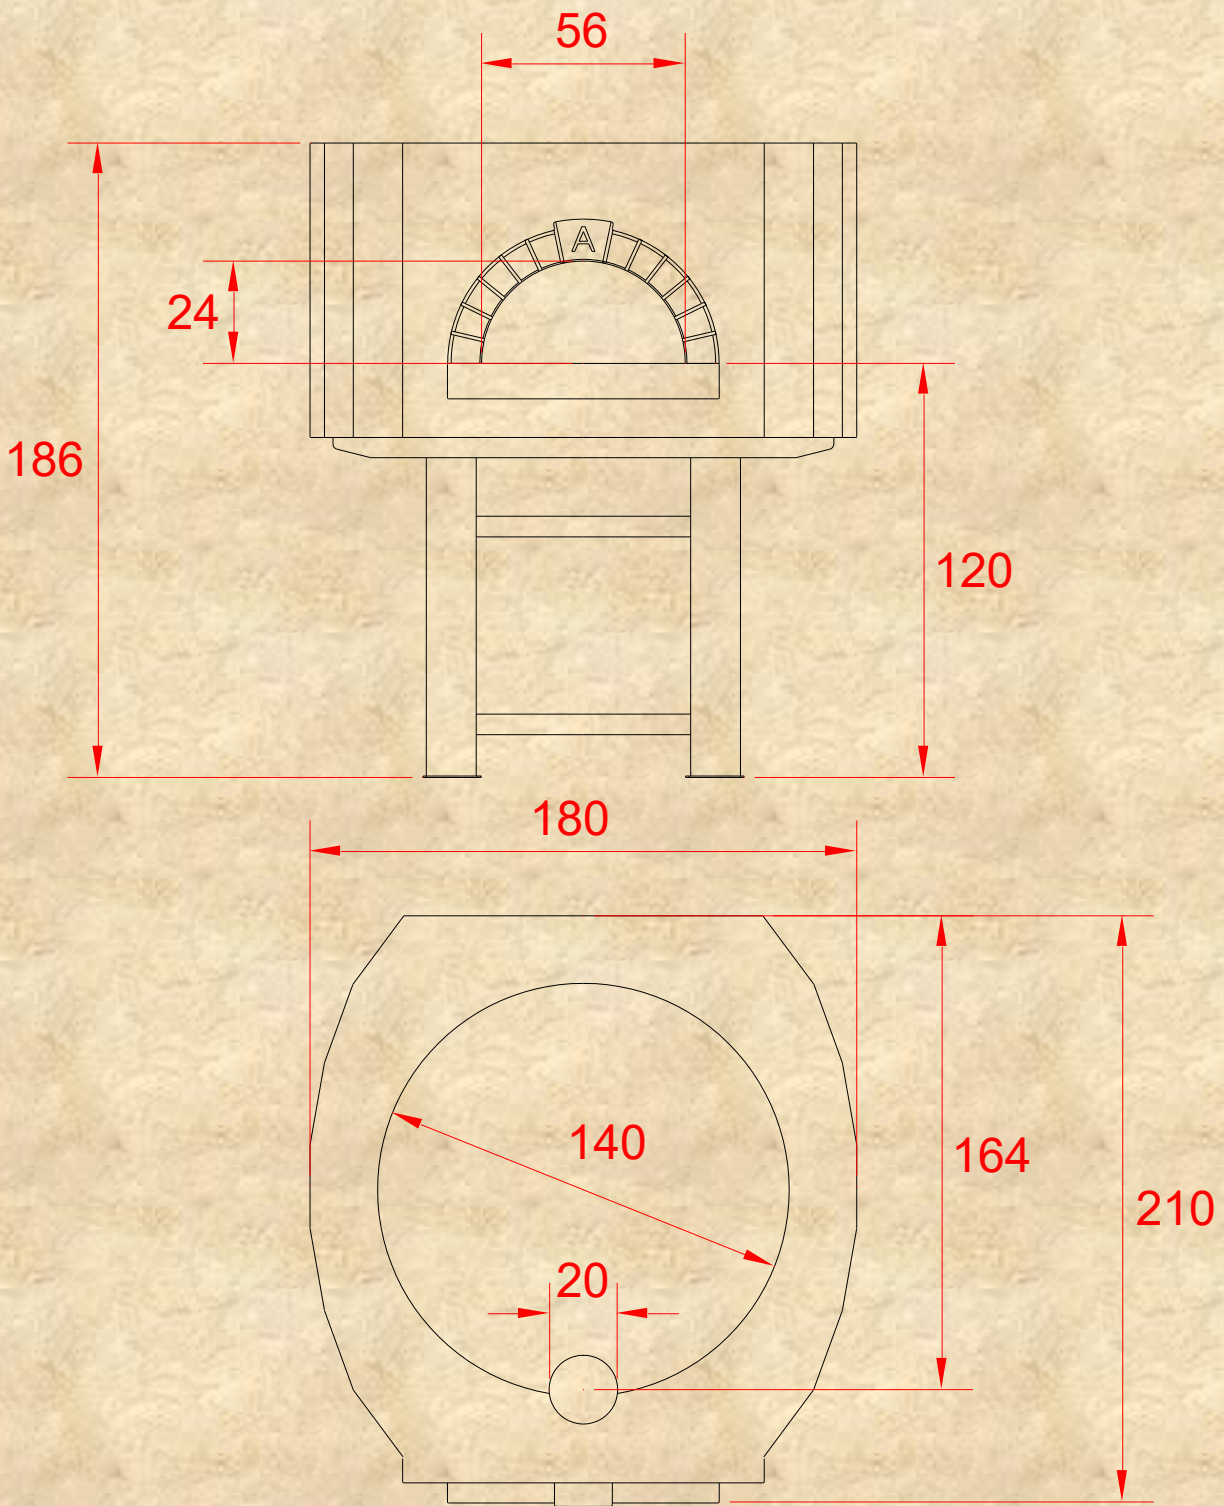

*Dimensions in cm

Supplied by Caterkwik Ltd

Tel: 01229 480001

Email: info@caterkwik.co.uk