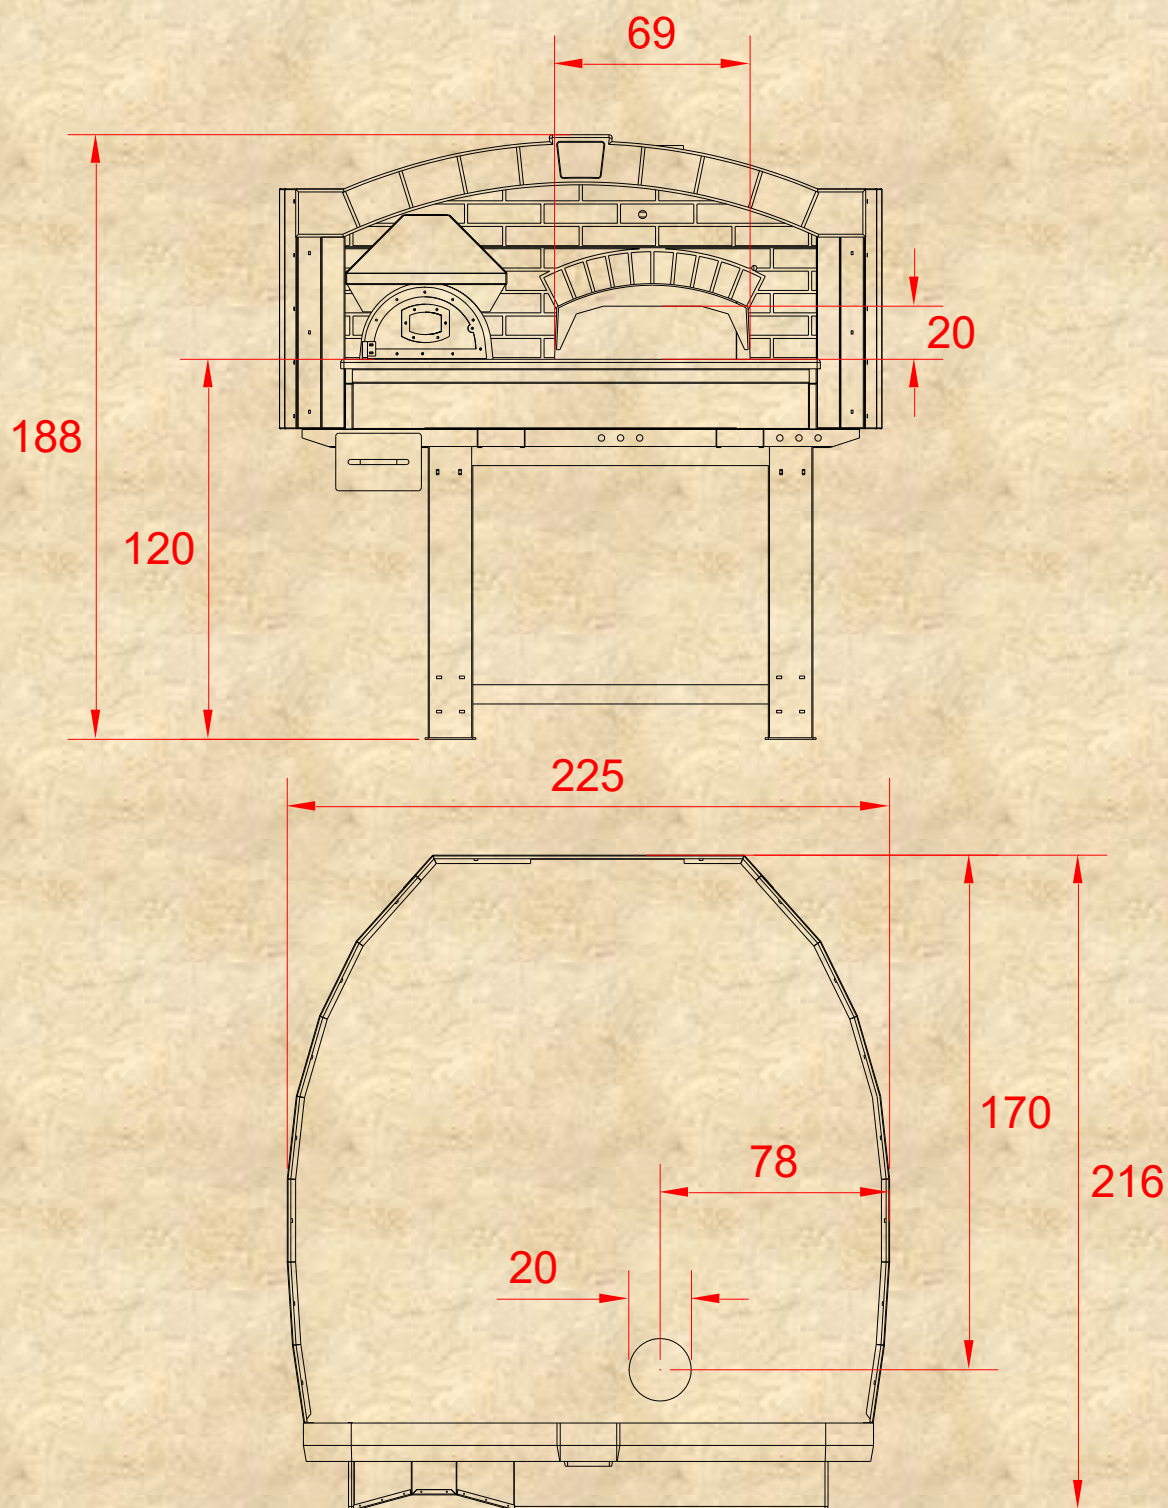

D140V

Fuel Type	Wood
Oven Type	Static

The basic model from this series are with metal cover and a brick facade finish – simple, elegant very durable where quality is viable. The wood combustion chamber is separated from the baking surface and it has drawer for collecting the ashes. Those ovens are suitable both for inside kitchen use and building in option where only the oven face will be visible for customers.

Basic Design

Capacity	13  30cm
Productivity	195  per hour
Firewood Consumption 	6 – 7 kg per hour
Weight 	2100 kg

Supplied by Caterkwik Ltd

Tel: 01229 480001

Email: info@caterkwik.co.uk

***Dimensions in cm**