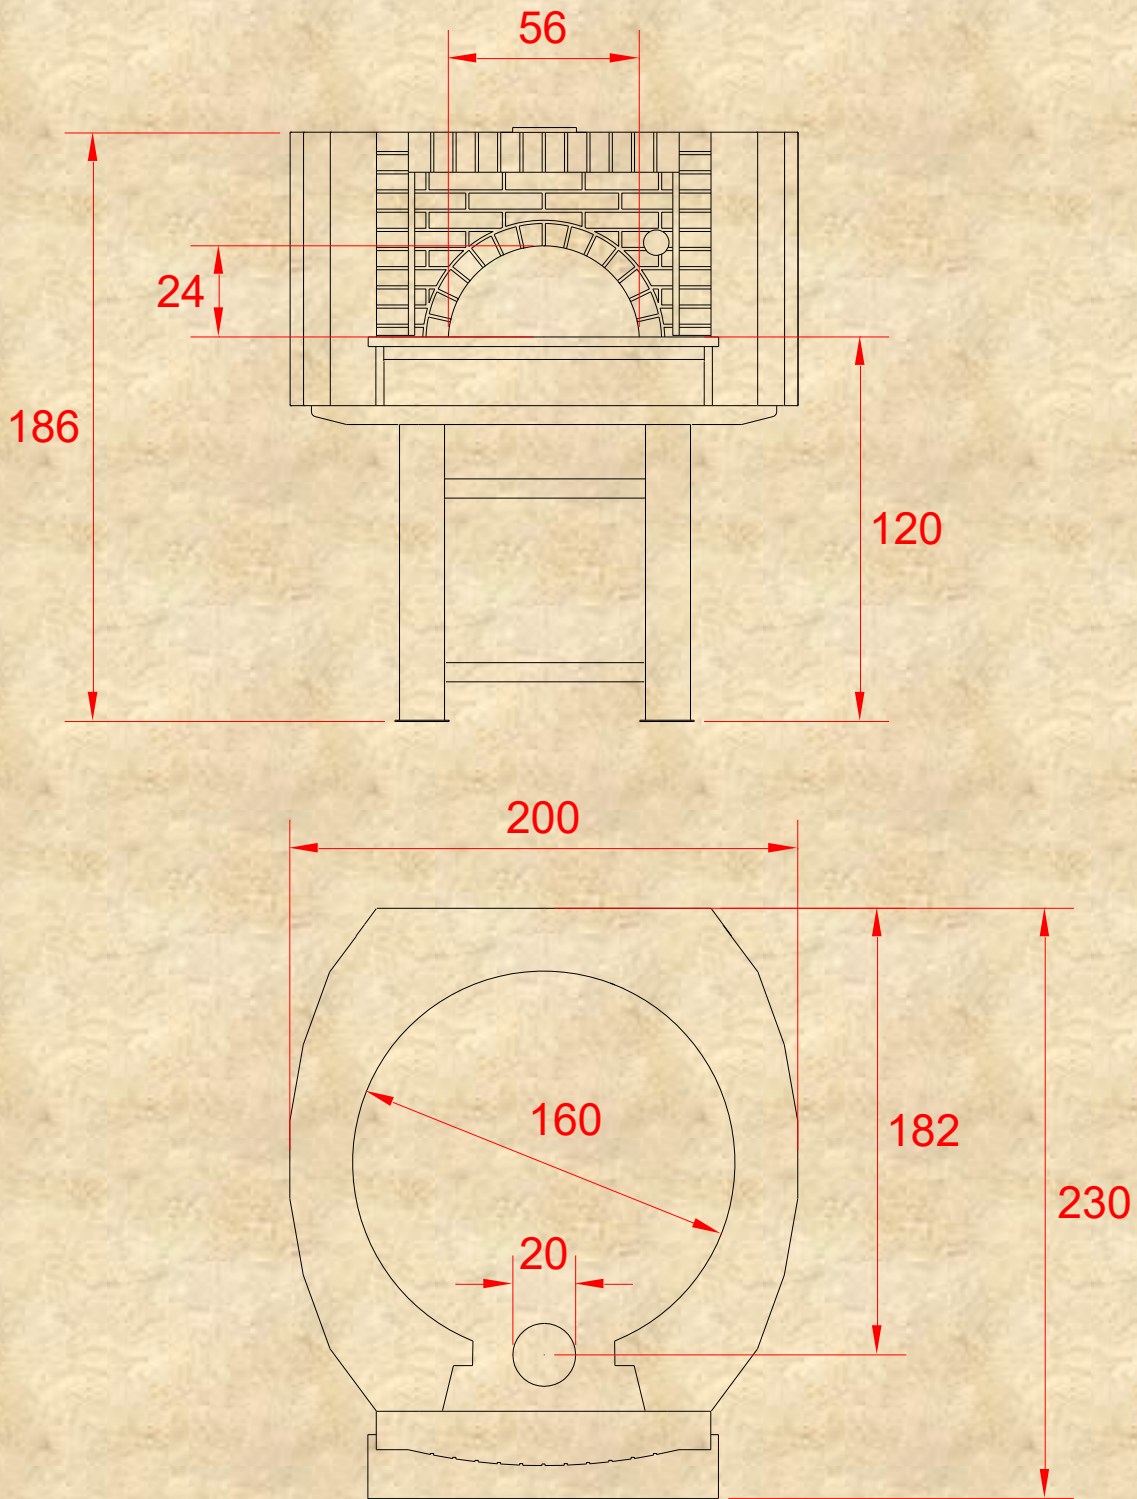

D160C

Design C

Fuel Type	Wood
Oven Type	Static

Wood ovens with Design C are basic one with metal cover and a brick facade finish – simple, elegant very durable where quality is viable. Those ovens are suitable both for inside kitchen use and building in option where only the oven face will be visible for customers. Currently no colour options are available.

Capacity	13  30cm
Productivity	195  per hour
Firewood Consumption 	6 – 7 kg per hour
Weight 	2100 kg

Supplied by Caterkwik Ltd

Tel: 01229 480001

Email: info@caterkwik.co.uk

***Dimensions in cm**

Supplied by Caterkwik Ltd