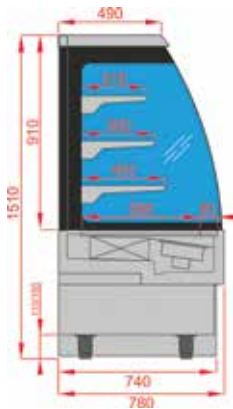

Italia Range

EVO1200 SS SELF

Low Height Multideck Evo Self Serve Range

Features and Benefits

- Fully automatic
- Fan assisted cooling
- Adjustable shelves
- Adjustable feet
- Digital controller and temperature display
- Mirror stainless finish

Technical Specifications

Temperature Range	+3/+10°C
Refrigerant	R507
Type of Defrost	Automatic
Exterior Finish	Mirror Stainless Steel
Interior Finish	Stainless Steel
Power Required	13 Amp
Max Ambient	25°C at 60% RH
Climate Class	3

Model	Description	Ext.	Dimensions (mm)			Kg	No. of Shelves	Price	Next Day
			H	W	D				
EVO900 SS SELF	Mirror Stainless Steel	Ext.	1510	900	780	135	3	£2,128	X
EVO1200 SS SELF	Mirror Stainless Steel	Ext.	1510	1200	780	155	3	£2,652	X
EVO1500 SS SELF	Mirror Stainless Steel	Ext.	1510	1500	780	170	3	£2,878	X
EVO1800 SS SELF	Mirror Stainless Steel	Ext.	1510	1800	780	220	3	£4,048	X
EVO2400 SS SELF	Mirror Stainless Steel	Ext.	1510	2400	780	250	3	£5,300	X