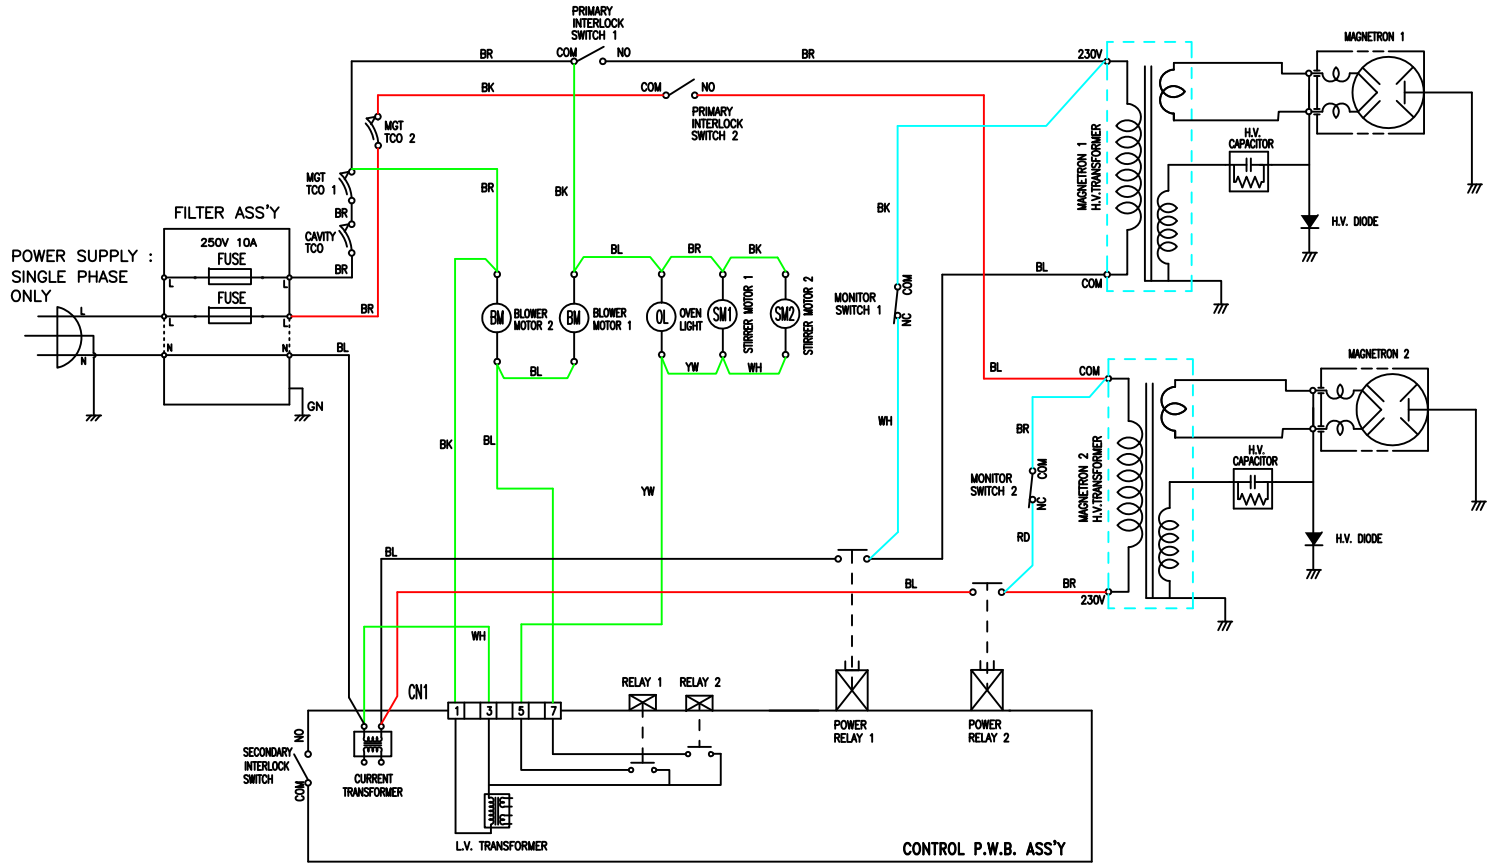

Machine	Explode	Code	Description
Buffalo Programmable Commercial Microwave - 17Ltr 1800watt	1		Cavity Assembly
Buffalo Programmable Commercial Microwave - 17Ltr 1800watt	2		Splash Cover
Buffalo Programmable Commercial Microwave - 17Ltr 1800watt	3		Plate Cover *Inner Assembly
Buffalo Programmable Commercial Microwave - 17Ltr 1800watt	4		Baseplate
Buffalo Programmable Commercial Microwave - 17Ltr 1800watt	5	AK742	Control Panel Assembly
Buffalo Programmable Commercial Microwave - 17Ltr 1800watt	6	AK747	Control Panel
Buffalo Programmable Commercial Microwave - 17Ltr 1800watt	7		C/Panel Cover
Buffalo Programmable Commercial Microwave - 17Ltr 1800watt	8		C/Panel Decoration Left
Buffalo Programmable Commercial Microwave - 17Ltr 1800watt	9		C/Panel Decoration Right
Buffalo Programmable Commercial Microwave - 17Ltr 1800watt	10	AK752	Membrane Switch
Buffalo Programmable Commercial Microwave - 17Ltr 1800watt	11		Light Guide
Buffalo Programmable Commercial Microwave - 17Ltr 1800watt	12		MI Assembly
Buffalo Programmable Commercial Microwave - 17Ltr 1800watt	13		Metal Bracket
Buffalo Programmable Commercial Microwave - 17Ltr 1800watt	14		MI Assembly
Buffalo Programmable Commercial Microwave - 17Ltr 1800watt	15	AK756	Door Assembly
Buffalo Programmable Commercial Microwave - 17Ltr 1800watt	16		Door Frame Drop Glue Assembly
Buffalo Programmable Commercial Microwave - 17Ltr 1800watt	17	AK759	Latch
Buffalo Programmable Commercial Microwave - 17Ltr 1800watt	18		Spring
Buffalo Programmable Commercial Microwave - 17Ltr 1800watt	18		Spring
Buffalo Programmable Commercial Microwave - 17Ltr 1800watt	19		Glass Door Screen
Buffalo Programmable Commercial Microwave - 17Ltr 1800watt	20		Door Panel
Buffalo Programmable Commercial Microwave - 17Ltr 1800watt	21		Door Seal
Buffalo Programmable Commercial Microwave - 17Ltr 1800watt	22		Door Decoration
Buffalo Programmable Commercial Microwave - 17Ltr 1800watt	23		Handle
Buffalo Programmable Commercial Microwave - 17Ltr 1800watt	24		Door Shaft
Buffalo Programmable Commercial Microwave - 17Ltr 1800watt	25	AK780	Magnetron
Buffalo Programmable Commercial Microwave - 17Ltr 1800watt	26	AK781	Integrated Lamp
Buffalo Programmable Commercial Microwave - 17Ltr 1800watt	27	AK801	H.V.Transformer
Buffalo Programmable Commercial Microwave - 17Ltr 1800watt	28	AK803	H.V.Capacitor
Buffalo Programmable Commercial Microwave - 17Ltr 1800watt	29	AK807	H.V.Diode
Buffalo Programmable Commercial Microwave - 17Ltr 1800watt	30	AK798	Fuse
Buffalo Programmable Commercial Microwave - 17Ltr 1800watt	31	AK774	Noise Fliter Assembly
Buffalo Programmable Commercial Microwave - 17Ltr 1800watt	32	AK814	Power Cord
Buffalo Programmable Commercial Microwave - 17Ltr 1800watt	33	AK764	Thermostat Bracket
Buffalo Programmable Commercial Microwave - 17Ltr 1800watt	34		Thermostat
Buffalo Programmable Commercial Microwave - 17Ltr 1800watt	35	AK766	Thermostat
Buffalo Programmable Commercial Microwave - 17Ltr 1800watt	36		Plastic Bracket
Buffalo Programmable Commercial Microwave - 17Ltr 1800watt	37	AK788	Latch Board
Buffalo Programmable Commercial Microwave - 17Ltr 1800watt	38	AK792	Interlock Lever
Buffalo Programmable Commercial Microwave - 17Ltr 1800watt	39	AK793	Interlock Lever
Buffalo Programmable Commercial Microwave - 17Ltr 1800watt	40	AK794	Interlock Lever
Buffalo Programmable Commercial Microwave - 17Ltr 1800watt	41	AK784	Microswitch
Buffalo Programmable Commercial Microwave - 17Ltr 1800watt	42	AK785	Microswitch
Buffalo Programmable Commercial Microwave - 17Ltr 1800watt	43	AK812	Main Wire Harness
Buffalo Programmable Commercial Microwave - 17Ltr 1800watt	44		Latch Spring
Buffalo Programmable Commercial Microwave - 17Ltr 1800watt	45		Filter Net
Buffalo Programmable Commercial Microwave - 17Ltr 1800watt	46		Back Plate Assembly
Buffalo Programmable Commercial Microwave - 17Ltr 1800watt	47	AK771	Synchronous Motor
Buffalo Programmable Commercial Microwave - 17Ltr 1800watt	48		Metal Cover
Buffalo Programmable Commercial Microwave - 17Ltr 1800watt	49		Upper Stirrer Fan Assembly
Buffalo Programmable Commercial Microwave - 17Ltr 1800watt	50		Lower Stirrer Fan Assembly
Buffalo Programmable Commercial Microwave - 17Ltr 1800watt	51	AK816	Fan Assembly Left
Buffalo Programmable Commercial Microwave - 17Ltr 1800watt	52	AK817	Fan Assembly Right
Buffalo Programmable Commercial Microwave - 17Ltr 1800watt	53		Wind Guide
Buffalo Programmable Commercial Microwave - 17Ltr 1800watt	54		Wind Guide
Buffalo Programmable Commercial Microwave - 17Ltr 1800watt	55	AK776	Upper Air Duct
Buffalo Programmable Commercial Microwave - 17Ltr 1800watt	56	AK777	Lower Air Duct
Buffalo Programmable Commercial Microwave - 17Ltr 1800watt	57		Mounting Plate
Buffalo Programmable Commercial Microwave - 17Ltr 1800watt	58		Wind Guide Cover Assembly
Buffalo Programmable Commercial Microwave - 17Ltr 1800watt	59		Plastic Bracket
Buffalo Programmable Commercial Microwave - 17Ltr 1800watt	60		Metal Cover
Buffalo Programmable Commercial Microwave - 17Ltr 1800watt	61		Capacitor Holder
Buffalo Programmable Commercial Microwave - 17Ltr 1800watt	62		Lamp Cover
Buffalo Programmable Commercial Microwave - 17Ltr 1800watt	63		Cover
Buffalo Programmable Commercial Microwave - 17Ltr 1800watt	64		Lamp Socket Bracket