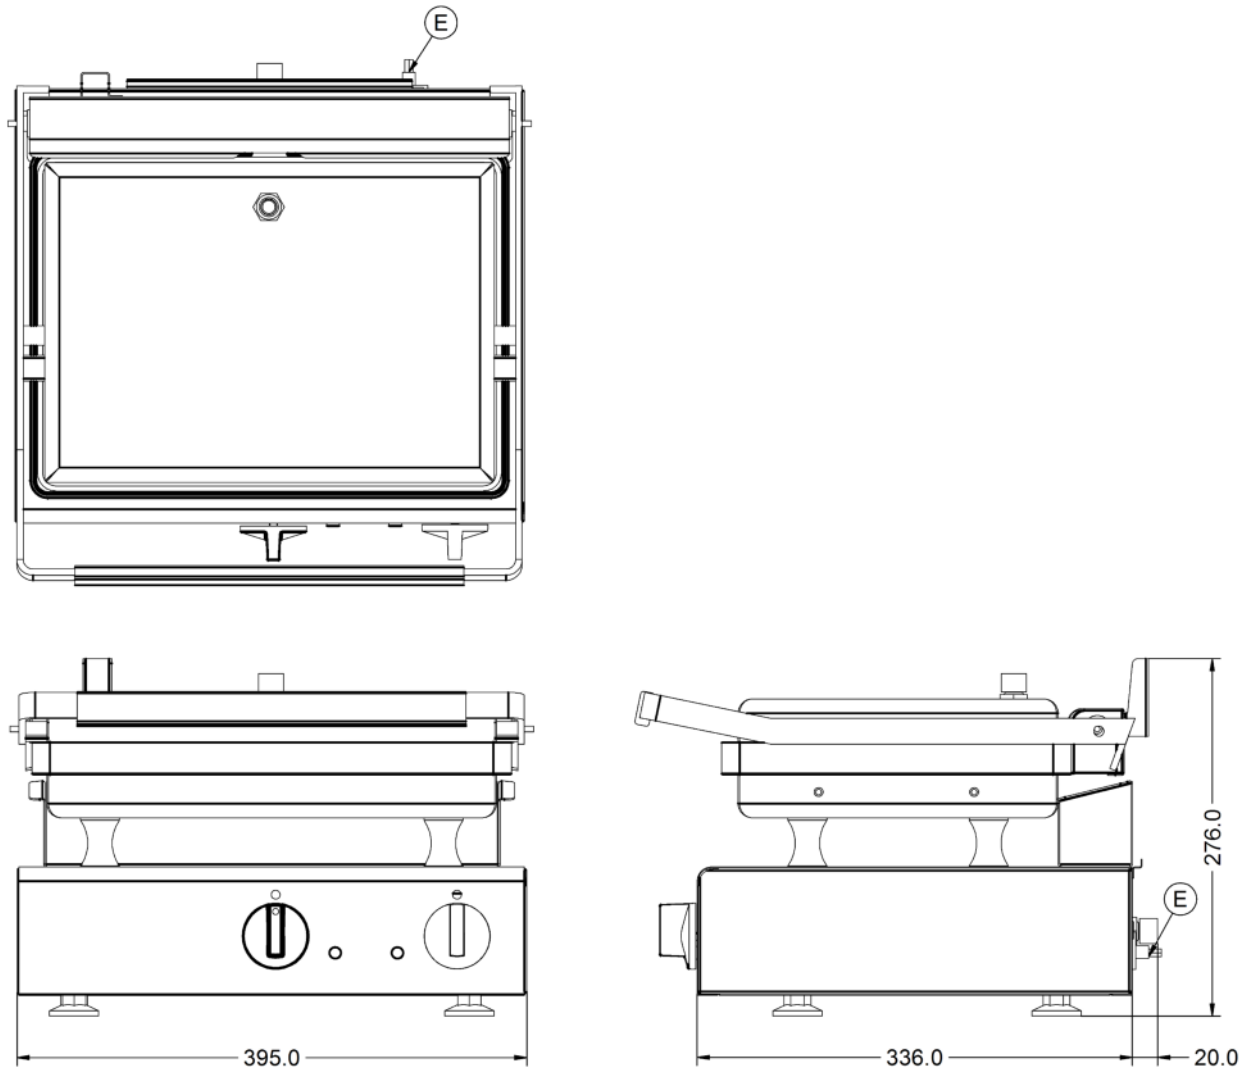

Power and Performance

Total Power kW	3.00
IP Rating	IP23
Cooking Area (Width x Depth) mm	358 x 258
Temperature Control	Mechanical

Key Specifications

Top Grill Plate Surface Type	Smooth
Grill Plate Surface Type	Smooth
Grill Plate Material	Aluminium

Weights and Dimensions

Unit Height (External) mm	276
Unit Width (External) mm	395
Unit Depth (External) mm	356
Net Weight Kg	23.1

Supply Connections

Requires Installation	No
Requires Electrical Supply	Yes
UK 3 Pin Plug	Yes
Requires Hardwiring	No
Electrical Supply Rating Watts	3,000
Single Phase Amps	13.0
Single Phase Voltage	230

Shipping

Packed Weight Kg	25.41
Packed Height cm	42
Packed Width cm	48.5
Packed Depth cm	48.5

Available Accessories

OS1	OMELETTE SPACER - FOR GG1
SS1	SANDWICH SPACER - FOR GG1

Technical Picture

Lincat Limited