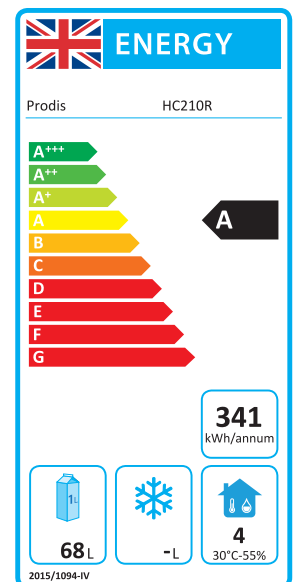

Model:
HC210R

Single Door Undercounter White Fridge
Single door, 2 full shelves + 1 half shelf, 131 litre gross capacity

General Information

The Prodis HC210R is an under counter fridge with 2 full size adjustable shelves + 1 half shelf. The cabinet is fitted with a sleek backlit white digital temperature controller and lockable door.

Key Features

- +2°C to +10°C temperature range
- Fan assisted cool
- 2 x full size adjustable shelves
- 1 x half size shelf
- Off cycle defrost
- Digital temperature controller
- R600a refrigerant
- Removable and replaceable door gasket
- Lockable door
- A energy rated

Construction

- White exterior
- Food safe plastic interior
- Heavy duty full length door handle
- Reversible door
- Adjustable feet to front with rollers to the rear

Energy Label

Technical Data

Model	HC210R
Gross Capacity	131 Litres
External Dimensions	Width = 600 Depth = 625 Height = 853
Internal Dimensions	Width = 458 Depth = 476 Height = 603
Interior Finish	White
Exterior Finish	White
Doors	1 hinged
Self closing	×
Self closing mechanism	×
Locks	(1)
Shelves	(3) 2 full 1 half
Total power rating	120w
Power consumption	0.94 kWh/24h
Noise level	52 dB(A)
Temperature control	Digital
Temperature control position	External
Temperature range	+2°C to +10°C
Climate class	4
Refrigerant	R600a
Evaporator style	Rollbond
Fan assisted	✓
Net weight	37kg
Gross weight	44kg
Packaged dimensions	646 x 666 x 880