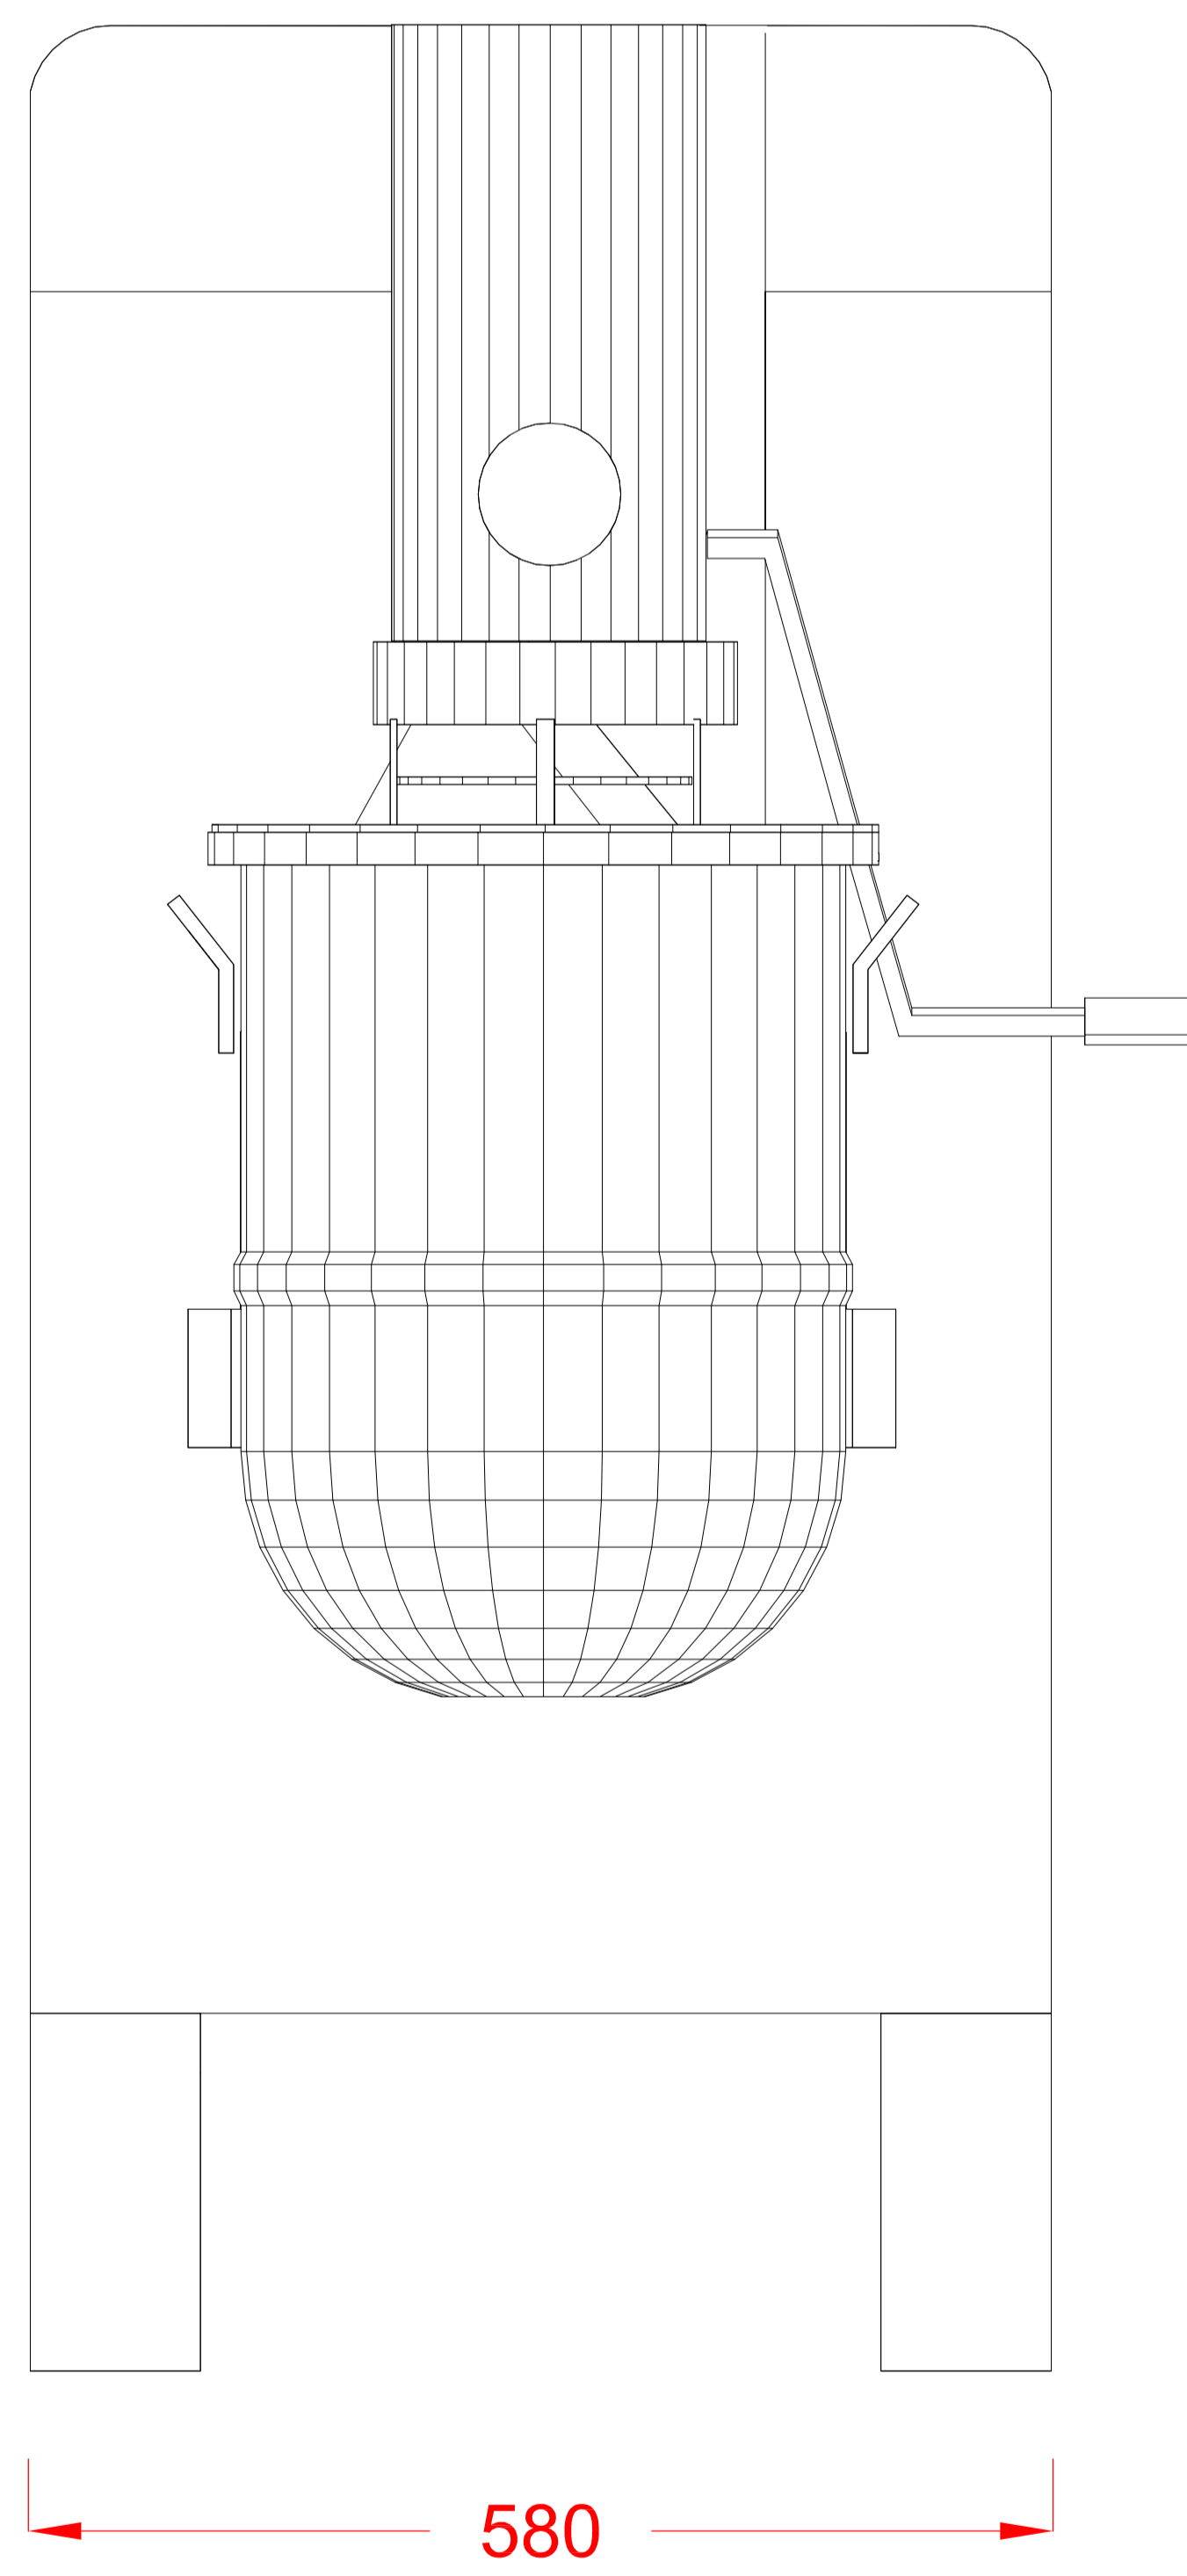

30 Litre Floor Standing Mixer

HSM30-F3E

Electric Loading

400/50/3 1.1 kW 2.5 amps.  
FUSE AT 3 x 10 amps.