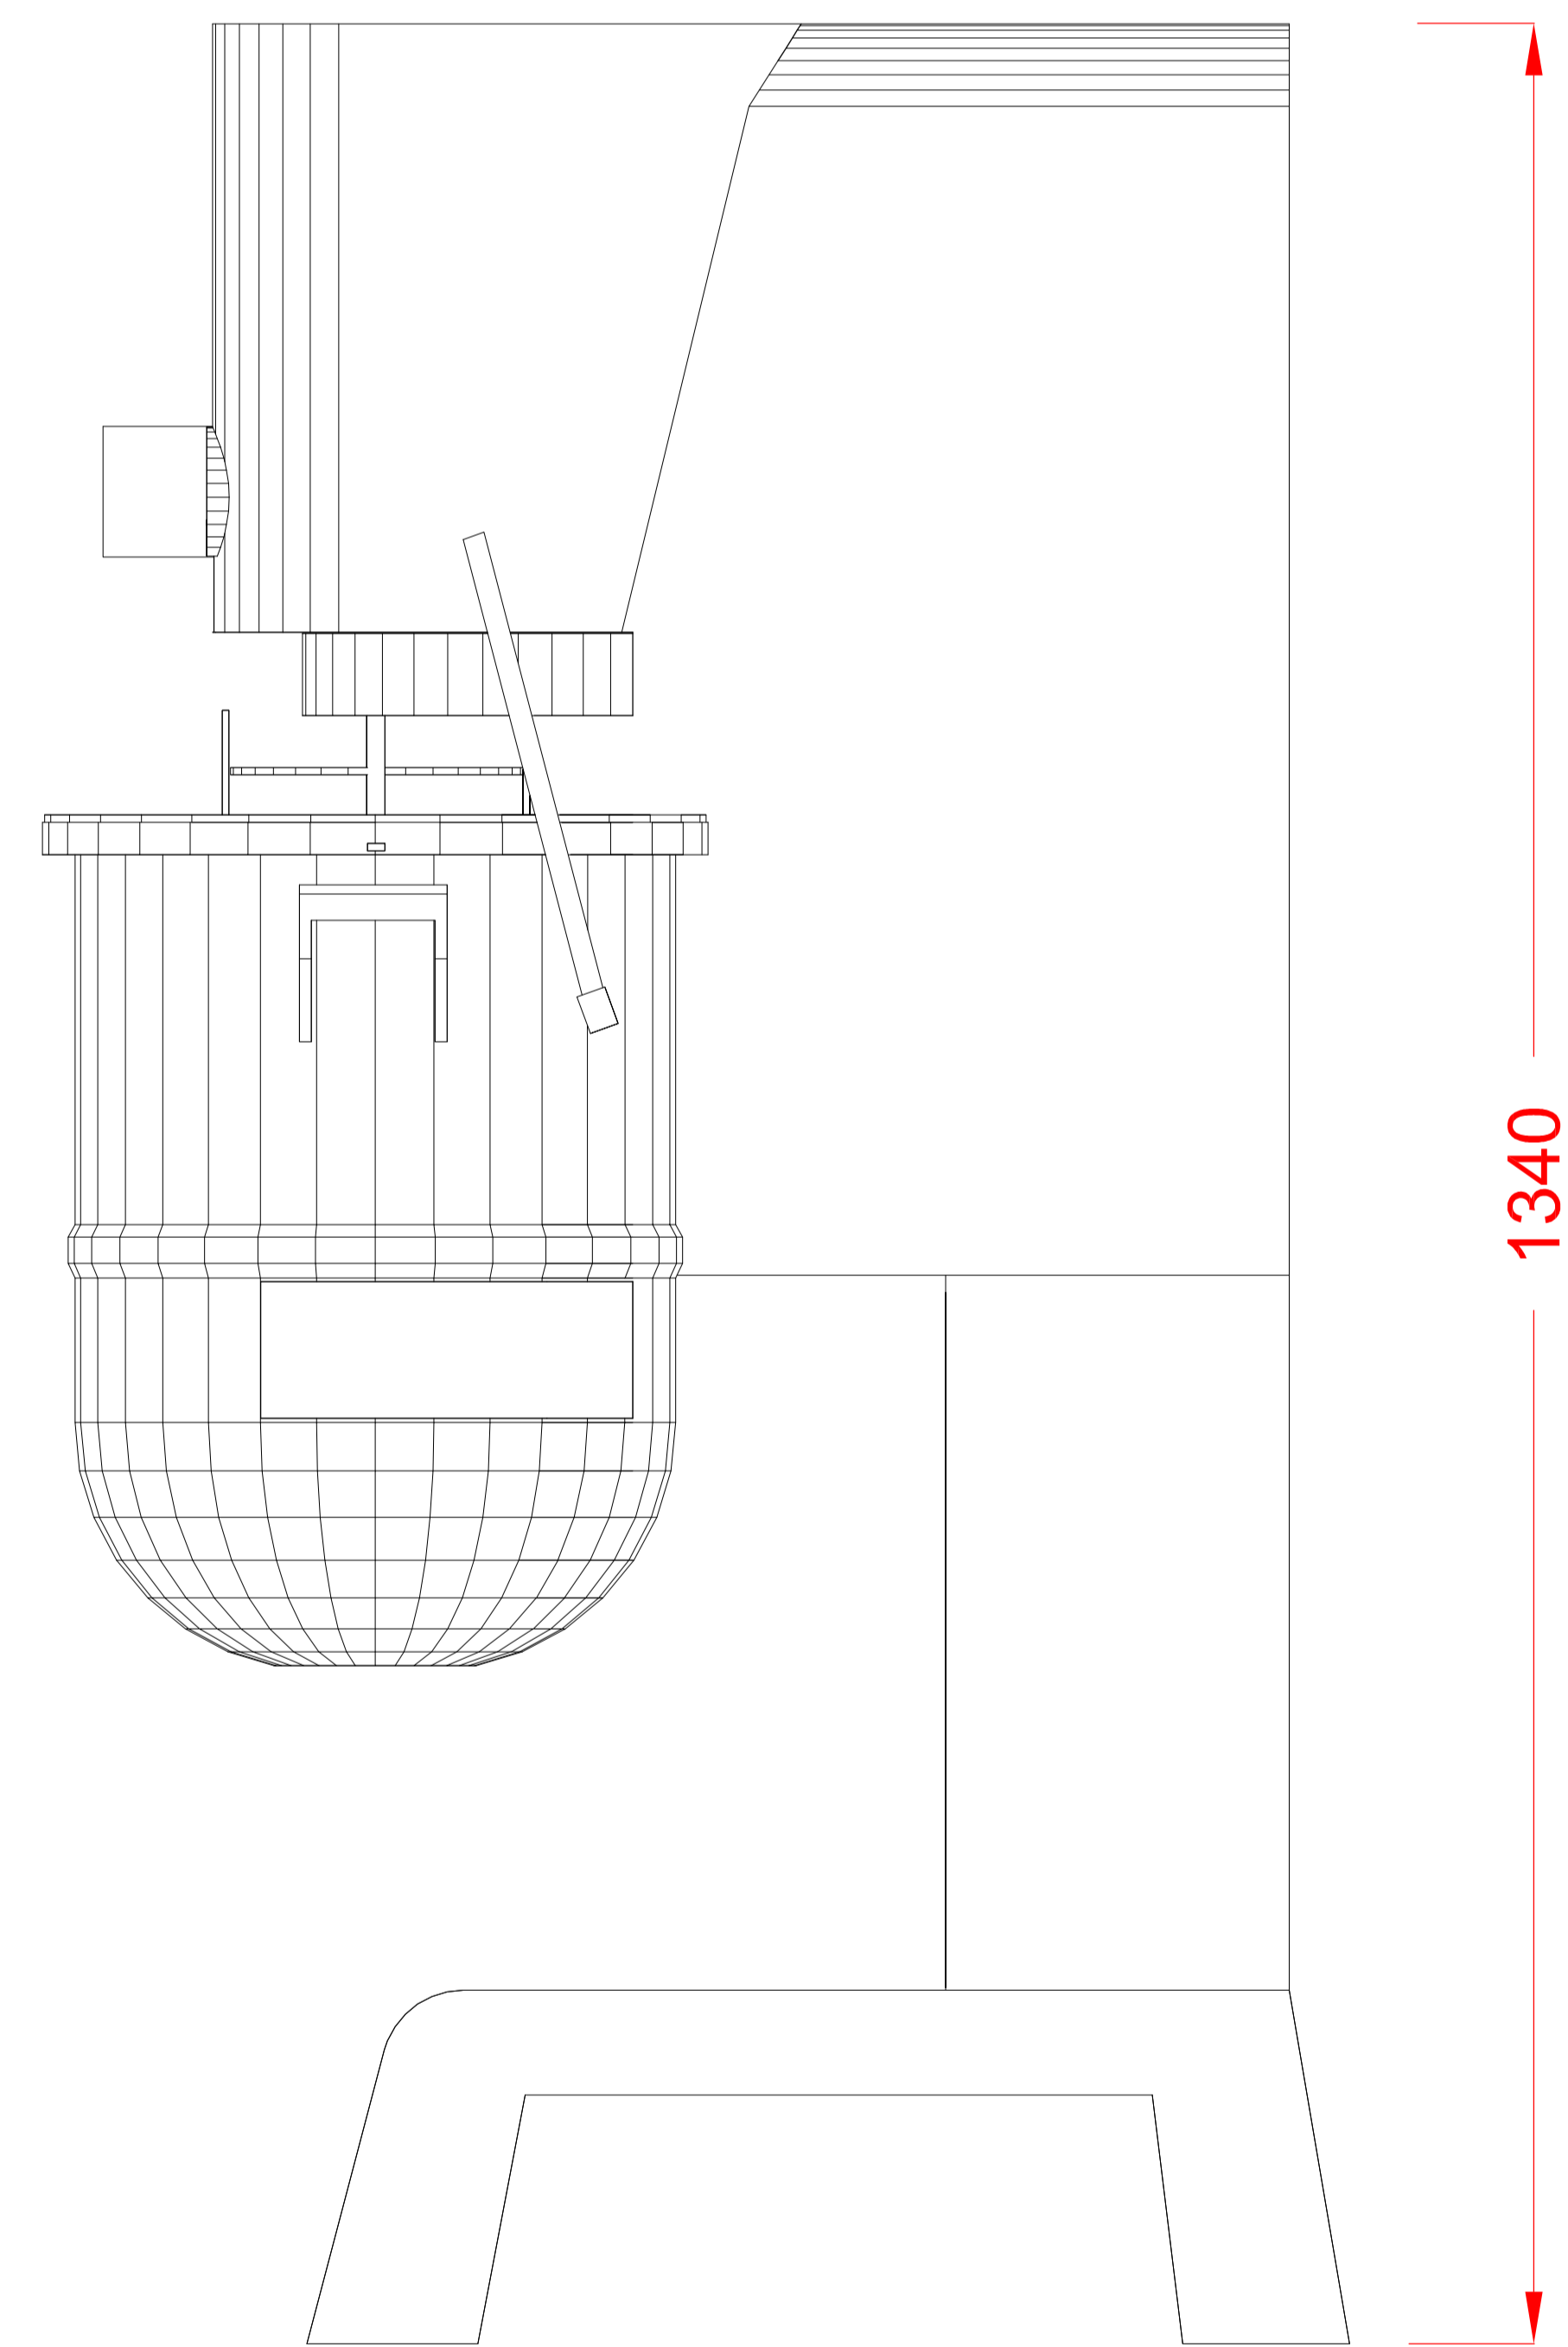

30 Litre Floor Standing Mixer

HSM30-F3E

Electric Loading

400/50/3 1.1 kW 2.5 amps.  
FUSE AT 3 x 10 amps.