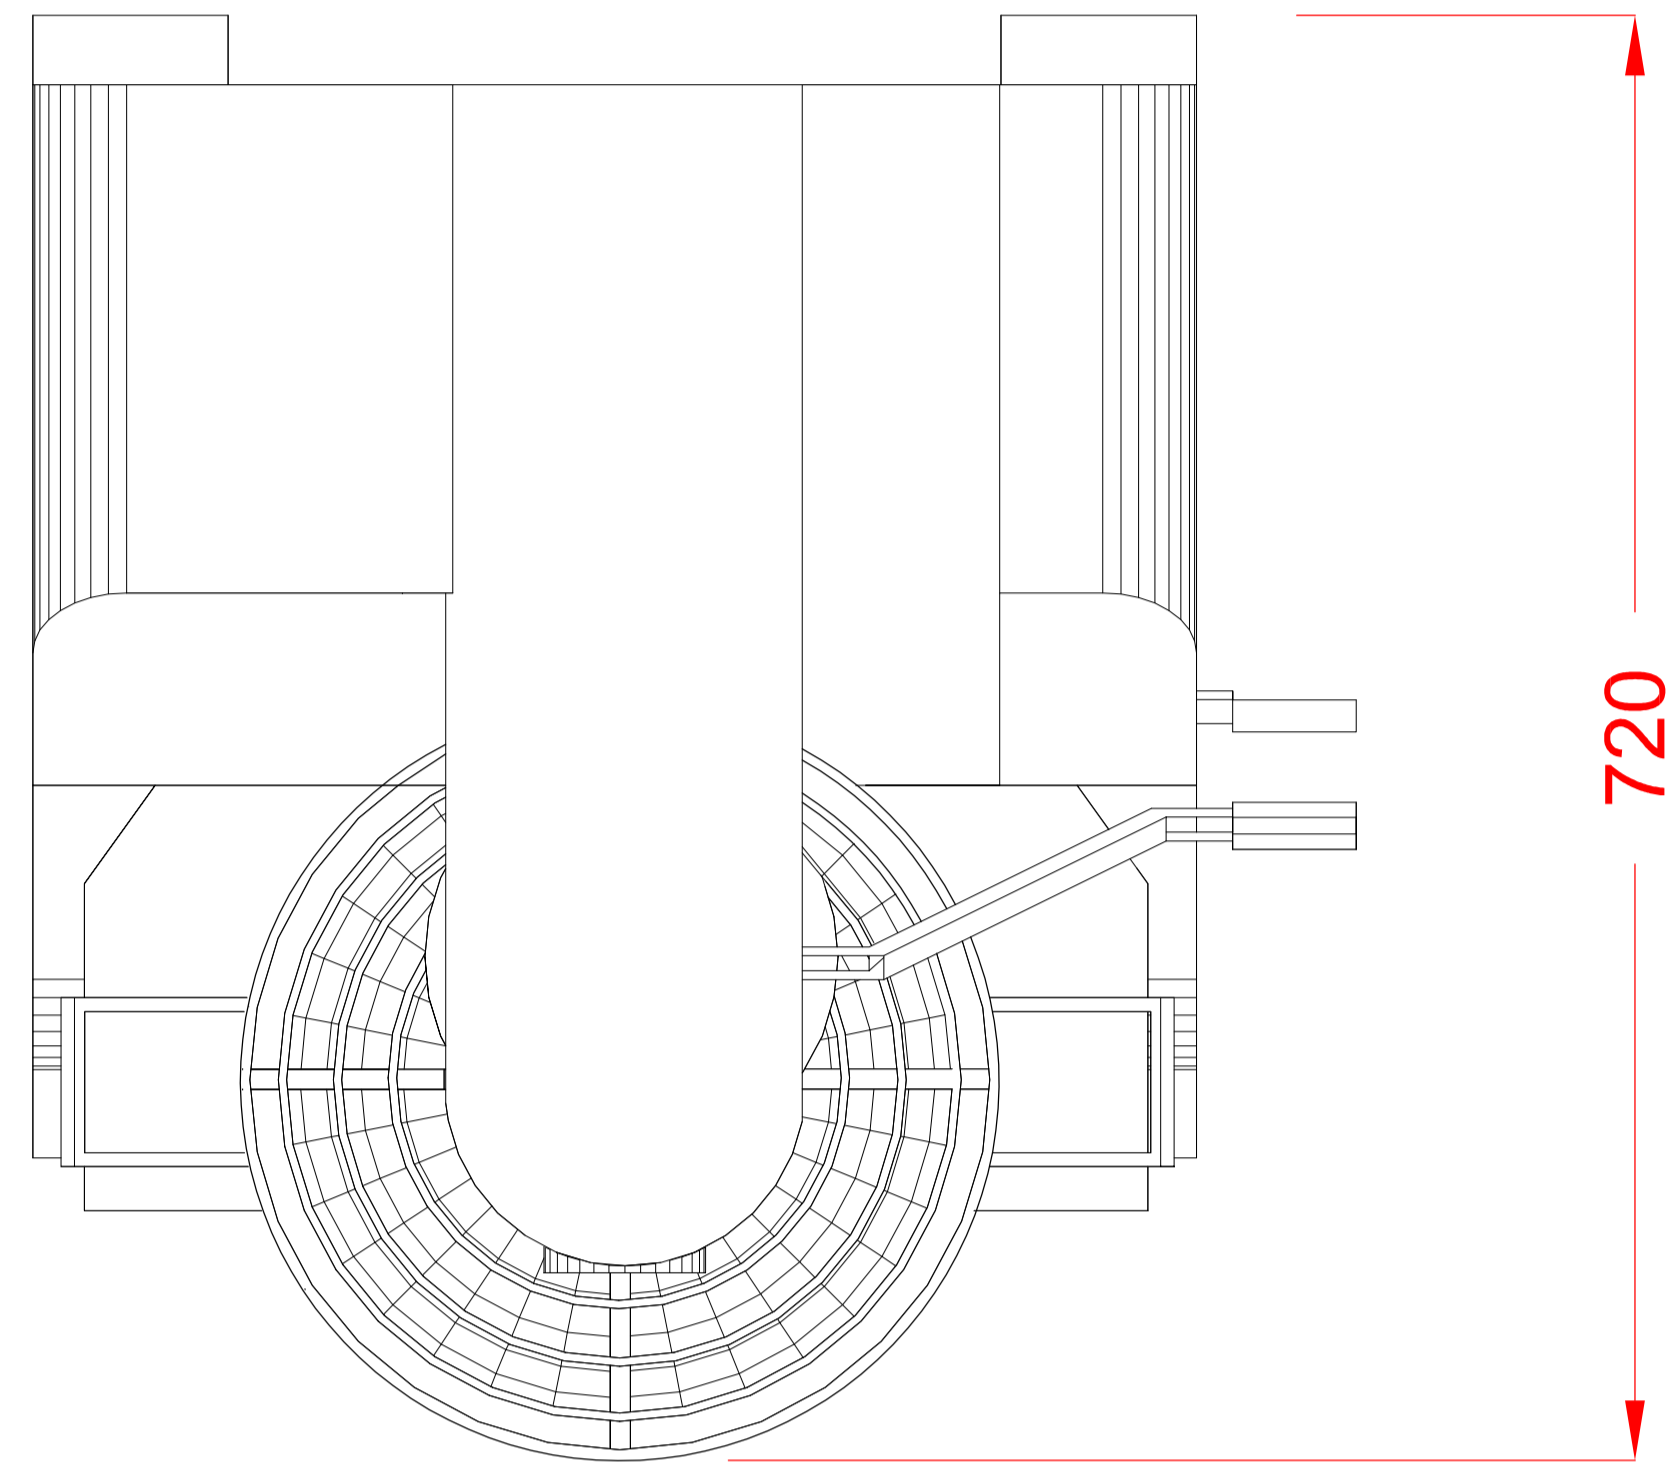

30 Litre Floor Standing Mixer

HSM30-F3E

Electric Loading

400/50/3 1.1 kW 2.5 amps.  
FUSE AT 3 x 10 amps.