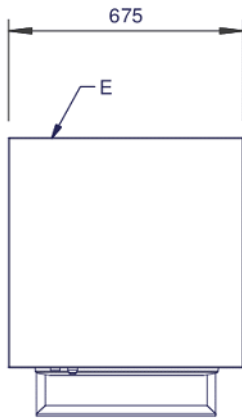

Lincat Limited

Whisby Road,
Lincoln, LN6 3QZ,
United Kingdom

Company No: 2175448

A member company of

Customer Care

Tel: +44 1522 875500
Email: care@lincat.co.uk

Export Customers

Tel: +44 1522 875536
Email: export@lincat.co.uk

Opening Hours

Monday – Friday:
8.30am – 5pm