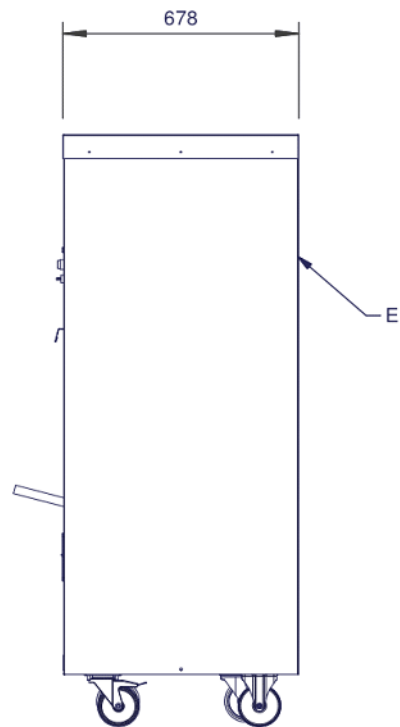

Lincat Limited

Whisby Road,
Lincoln, LN6 3QZ,
United Kingdom

Company No: 2175448

A member company of

Customer Care

Tel: +44 1522 875500
Email: care@lincat.co.uk

Export Customers

Tel: +44 1522 875536
Email: export@lincat.co.uk

Opening Hours

Monday – Friday:
8.30am – 5pm