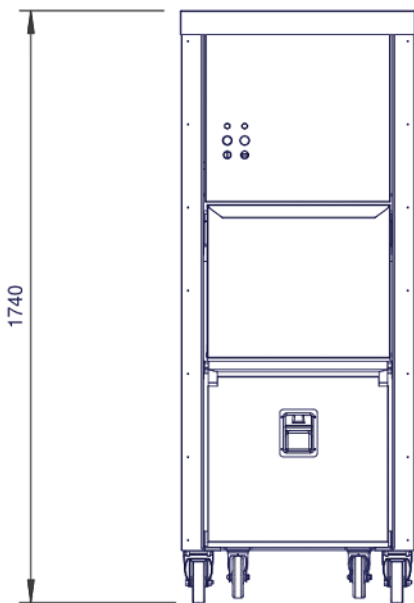

Lincat Limited

Whisby Road,
Lincoln, LN6 3QZ,
United Kingdom

Company No: 2175448

A member company of

Customer Care

Tel: +44 1522 875500
Email: care@lincat.co.uk

Export Customers

Tel: +44 1522 875536
Email: export@lincat.co.uk

Opening Hours

Monday – Friday:
8.30am – 5pm