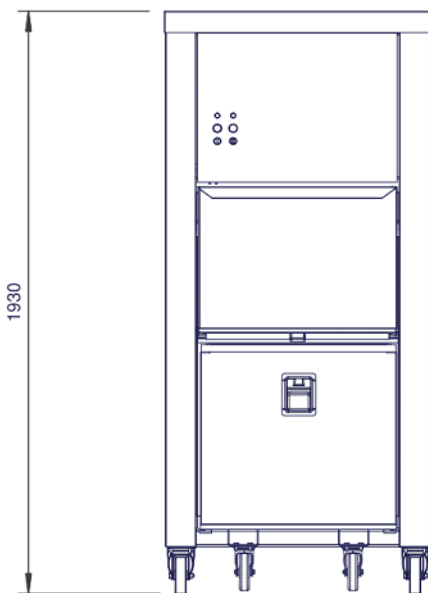

Technical Picture

Lincat Limited

Whisby Road,
Lincoln, LN6 3QZ,
United Kingdom

Company No: 2175448

A member company of

Customer Care

Tel: +44 1522 875500
Email: care@lincat.co.uk

Export Customers

Tel: +44 1522 875536
Email: export@lincat.co.uk

Opening Hours

Monday – Friday:
8.30am – 5pm