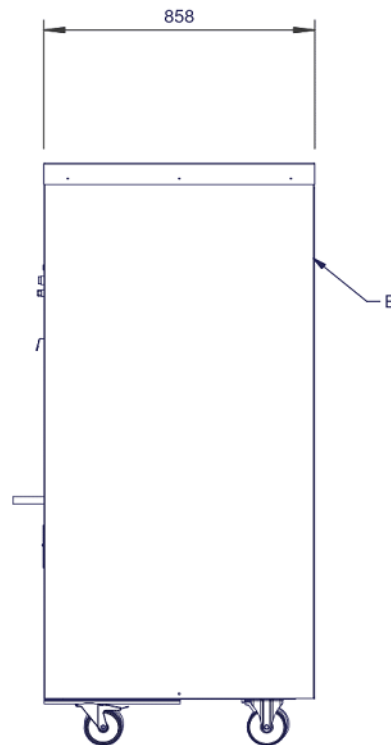

Technical Picture

Lincat Limited

Whisby Road,
Lincoln, LN6 3QZ,
United Kingdom

Company No: 2175448

A member company of

Customer Care

Tel: +44 1522 875500
Email: care@lincat.co.uk

Export Customers

Tel: +44 1522 875536
Email: export@lincat.co.uk

Opening Hours

Monday – Friday:
8.30am – 5pm