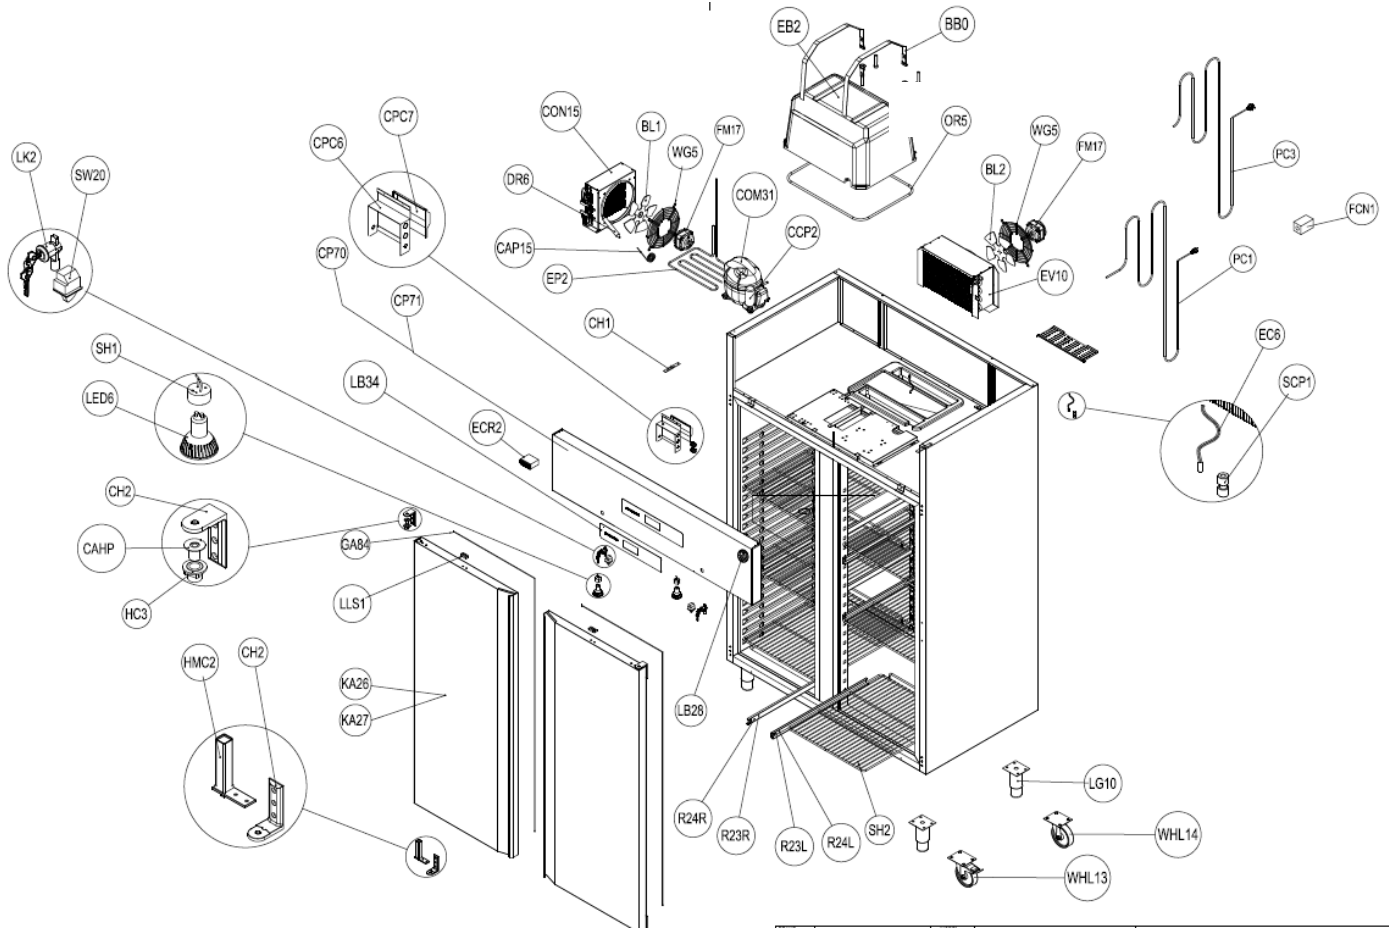

HOSHIZAKI Advance K140

Description :

Parts list for Advance K140

Compiled.		Latest revision.			Deleted.	
Date	Name	Date	Name	Rev.no	Date	Name
24th Aug, 2022	Orcan Ucan	2nd March, 2022	Mustafa Dede	1		

Exploded view