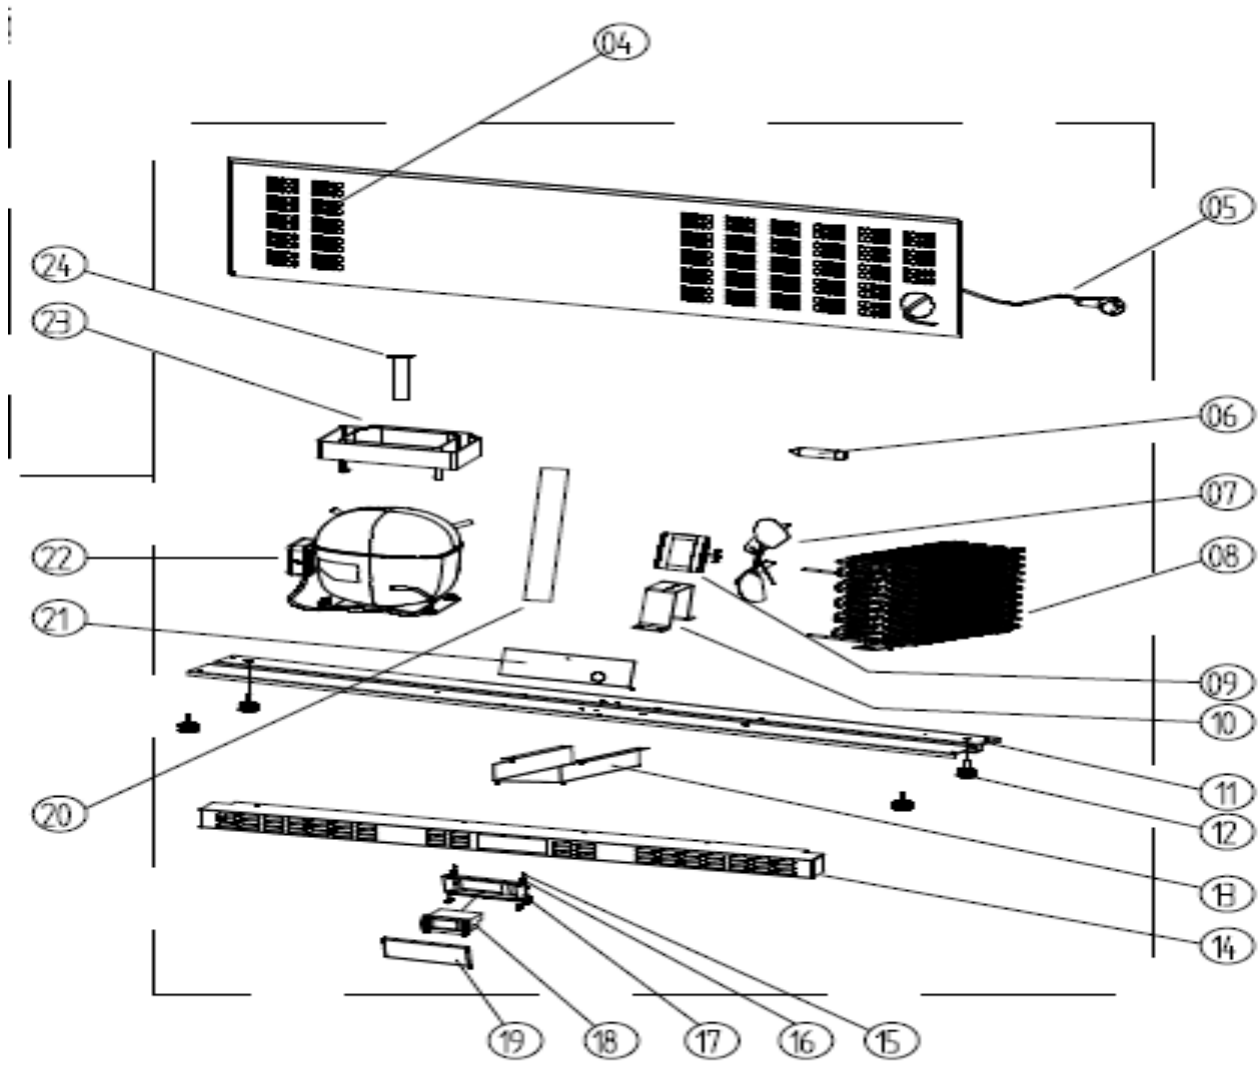

KBC3SL

Exploded parts diagram

Sliding door image shown

Part Number	Number	Description	Qty
***	1	Cabinet	1
***	2	Mullion Fixings	4
***	3	Centre Mullion	2
***	4	Rear Grille	1
***	5	Plug Top	1
R4-DRIER20G	6	Drier	1
***	7	Fan Blade	1
***	8	Condenser	1
***	9	Cond. Fan Motor	1
***	10	Cond Fan Motor Bracket	1
***	11	Bottom Unit Support Plate	1
K8-FOOT	12	Feet	4
***	13	Controller Tunnel	1
***	14	Front Panel	1
***	15	Controller Clip Block	4
***	16	Controller Clip	4
***	17	Controller Box	1
K8-CONTROLLER	18	Controller	1
K8-COVER	19	Controller Cover	1
***	20	Door Support	2
***	21	Airflow Direction Baffle	1
***	22	Compressor	1
***	23	Vaporising Tray	1
K8-DRAIN	24	Drainpipe	1
K8-SPRING	25	Door Spring	3
K8-DOOR05SLL	26	LH Door	1
K8-DOOR05SLR	26	RH Door	1
K8-DOOR05SLM	26	Middle Door	1
***	27	Door Guide	2
K8-STOPPER	28	Door Stopper	3
K8-COVER/L	29	Light Cover Left	1
K8-SWITCH	30	Light Switch	1
K8-COVER01	31	Light Cover	1
***	32	Light Strip	1
K8-COVER/R	33	Light Cover Right	1
***	34	Middle Shelf	2
***	35	End shelf	4
***	36	Ladder Racks	12
K8-SHELFCLIP	37	Shelf Clips	24
***	38	Evap. Support	2
***	39	Evap Cover	1

***	40	Long Support	2
***	41	Fan Guard	2
C5-AXIAL120MM	42	Evap Fan Motor	2
***	43	Evap Fan Panel	1
***	44	Short Support	4
***	45	Sensor Clamp	1
K8-PROBE	46	Air Sensor	1
***	47	Sensor Padding	1
***	48	Evaporator	1