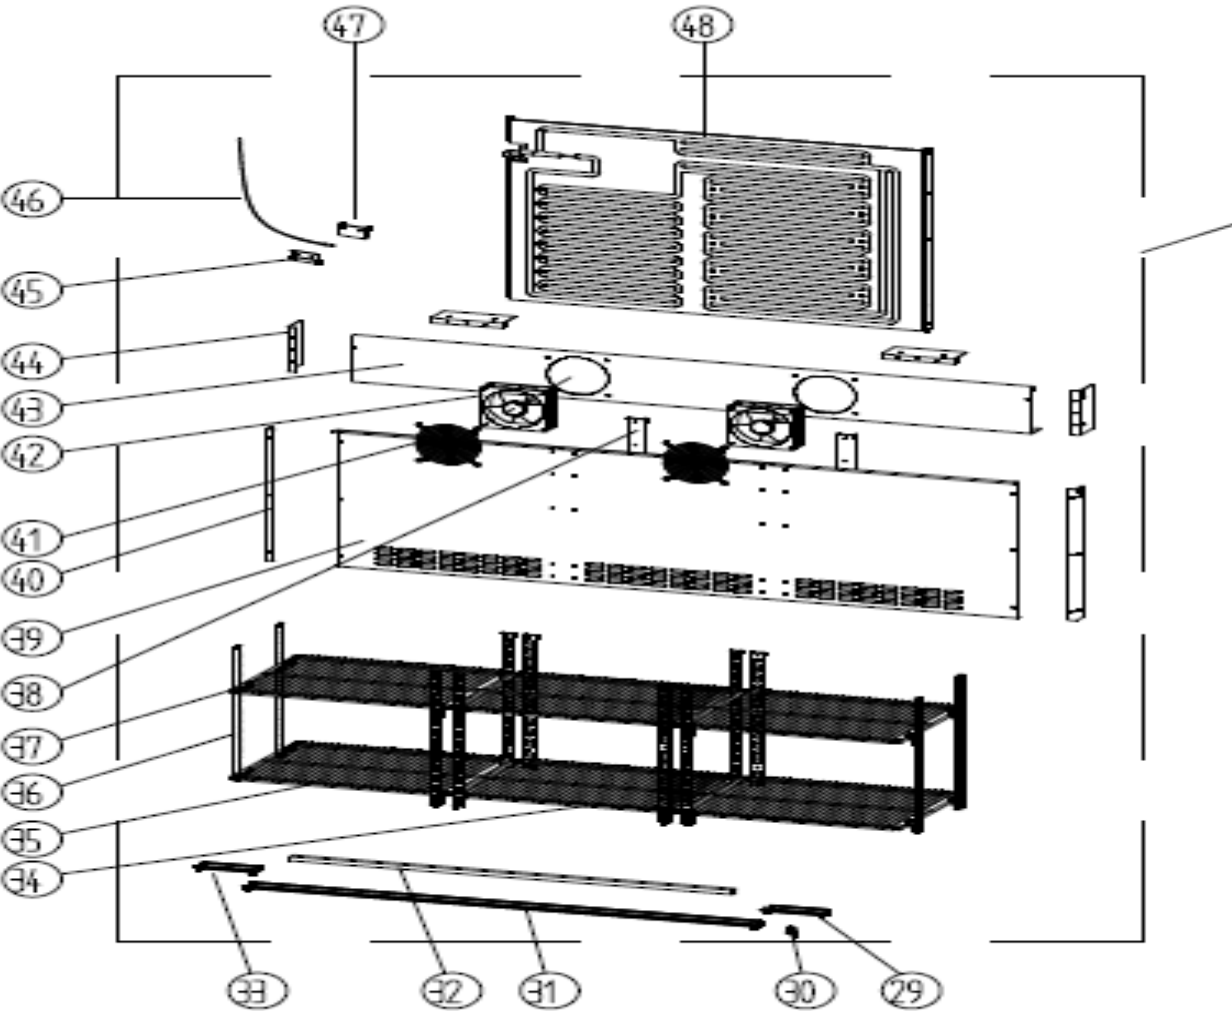

KBC3SL

Exploded parts diagram

Sliding door image shown

Part Number	Number	Description	Qty
***	1	Cabinet	1
***	2	Mullion Fixings	4
***	3	Centre Mullion	2
***	4	Rear Grille	1
***	5	Plug Top	1
R4-DRIER20G	6	Drier	1
***	7	Fan Blade	1
***	8	Condenser	1
***	9	Cond. Fan Motor	1
***	10	Cond Fan Motor Bracket	1
***	11	Bottom Unit Support Plate	1
K8-FOOT	12	Feet	4
***	13	Controller Tunnel	1
***	14	Front Panel	1
***	15	Controller Clip Block	4
***	16	Controller Clip	4
***	17	Controller Box	1
K8-CONTROLLER	18	Controller	1
K8-COVER	19	Controller Cover	1
***	20	Door Support	2
***	21	Airflow Direction Baffle	1
***	22	Compressor	1
***	23	Vaporising Tray	1
K8-DRAIN	24	Drainpipe	1
K8-SPRING	25	Door Spring	3
K8-DOOR05SLL	26	LH Door	1
K8-DOOR05SLR	26	RH Door	1
K8-DOOR05SLM	26	Middle Door	1
***	27	Door Guide	2
K8-STOPPER	28	Door Stopper	3
K8-COVER/L	29	Light Cover Left	1
K8-SWITCH	30	Light Switch	1
K8-COVER01	31	Light Cover	1
***	32	Light Strip	1
K8-COVER/R	33	Light Cover Right	1
***	34	Middle Shelf	2
***	35	End shelf	4
***	36	Ladder Racks	12
K8-SHELFCLIP	37	Shelf Clips	24
***	38	Evap. Support	2
***	39	Evap Cover	1

***	40	Long Support	2
***	41	Fan Guard	2
C5-AXIAL120MM	42	Evap Fan Motor	2
***	43	Evap Fan Panel	1
***	44	Short Support	4
***	45	Sensor Clamp	1
K8-PROBE	46	Air Sensor	1
***	47	Sensor Padding	1
***	48	Evaporator	1