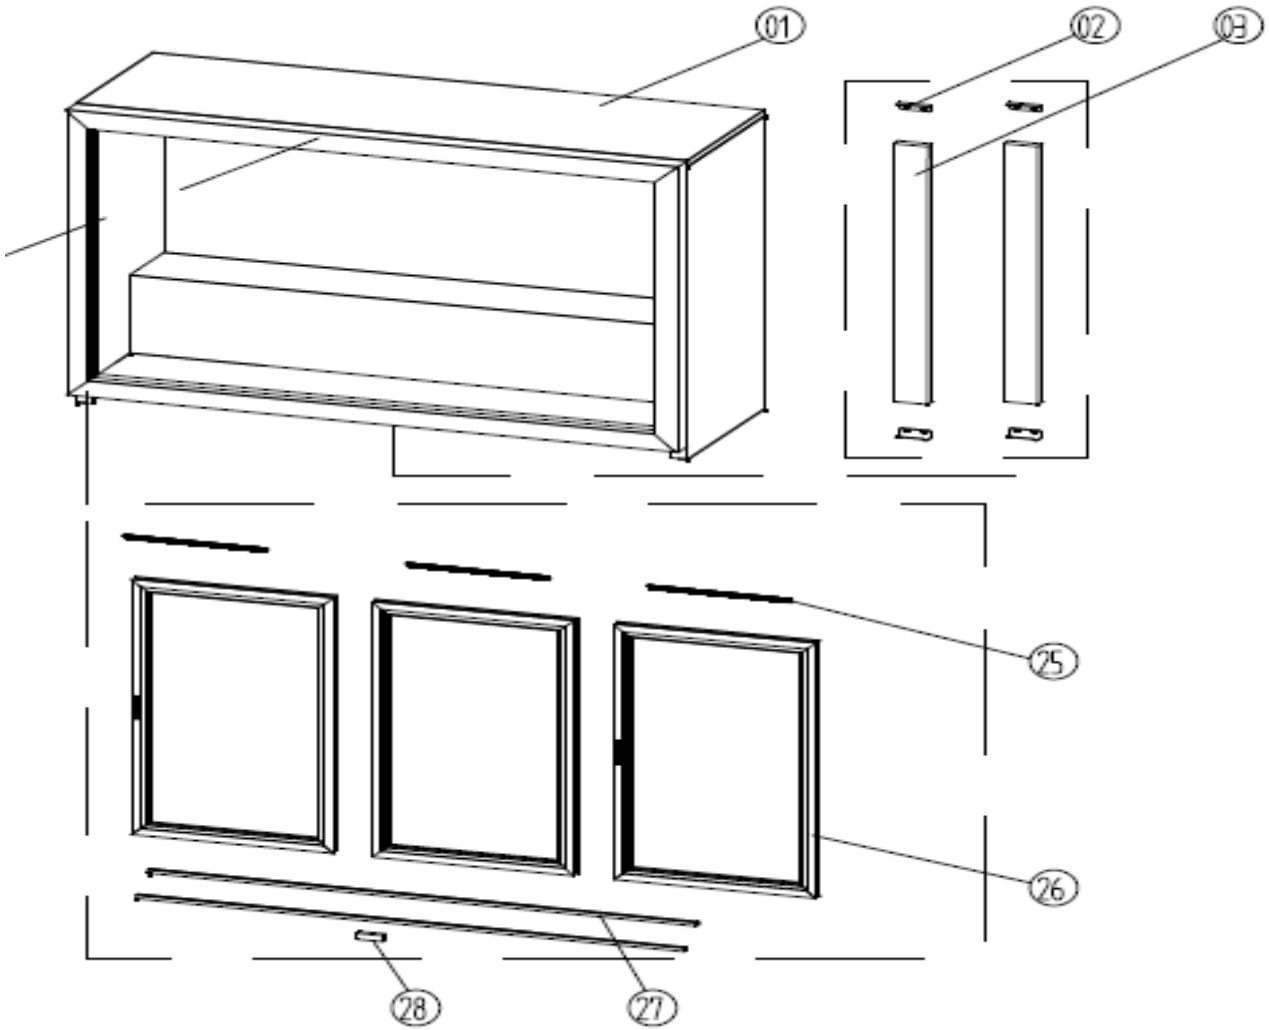

KBC3SL

Exploded parts diagram

Sliding door image shown

Part Number	Number	Description	Qty
***	1	Cabinet	1
***	2	Mullion Fixings	4
***	3	Centre Mullion	2
***	4	Rear Grille	1
***	5	Plug Top	1
R4-DRIER20G	6	Drier	1
***	7	Fan Blade	1
***	8	Condenser	1
***	9	Cond. Fan Motor	1
***	10	Cond Fan Motor Bracket	1
***	11	Bottom Unit Support Plate	1
K8-FOOT	12	Feet	4
***	13	Controller Tunnel	1
***	14	Front Panel	1
***	15	Controller Clip Block	4
***	16	Controller Clip	4
***	17	Controller Box	1
K8-CONTROLLER	18	Controller	1
K8-COVER	19	Controller Cover	1
***	20	Door Support	2
***	21	Airflow Direction Baffle	1
***	22	Compressor	1
***	23	Vaporising Tray	1
K8-DRAIN	24	Drainpipe	1
K8-SPRING	25	Door Spring	3
K8-DOOR05SLL	26	LH Door	1
K8-DOOR05SLR	26	RH Door	1
K8-DOOR05SLM	26	Middle Door	1
***	27	Door Guide	2
K8-STOPPER	28	Door Stopper	3
K8-COVER/L	29	Light Cover Left	1
K8-SWITCH	30	Light Switch	1
K8-COVER01	31	Light Cover	1
***	32	Light Strip	1
K8-COVER/R	33	Light Cover Right	1
***	34	Middle Shelf	2
***	35	End shelf	4
***	36	Ladder Racks	12
K8-SHELFCLIP	37	Shelf Clips	24
***	38	Evap. Support	2
***	39	Evap Cover	1