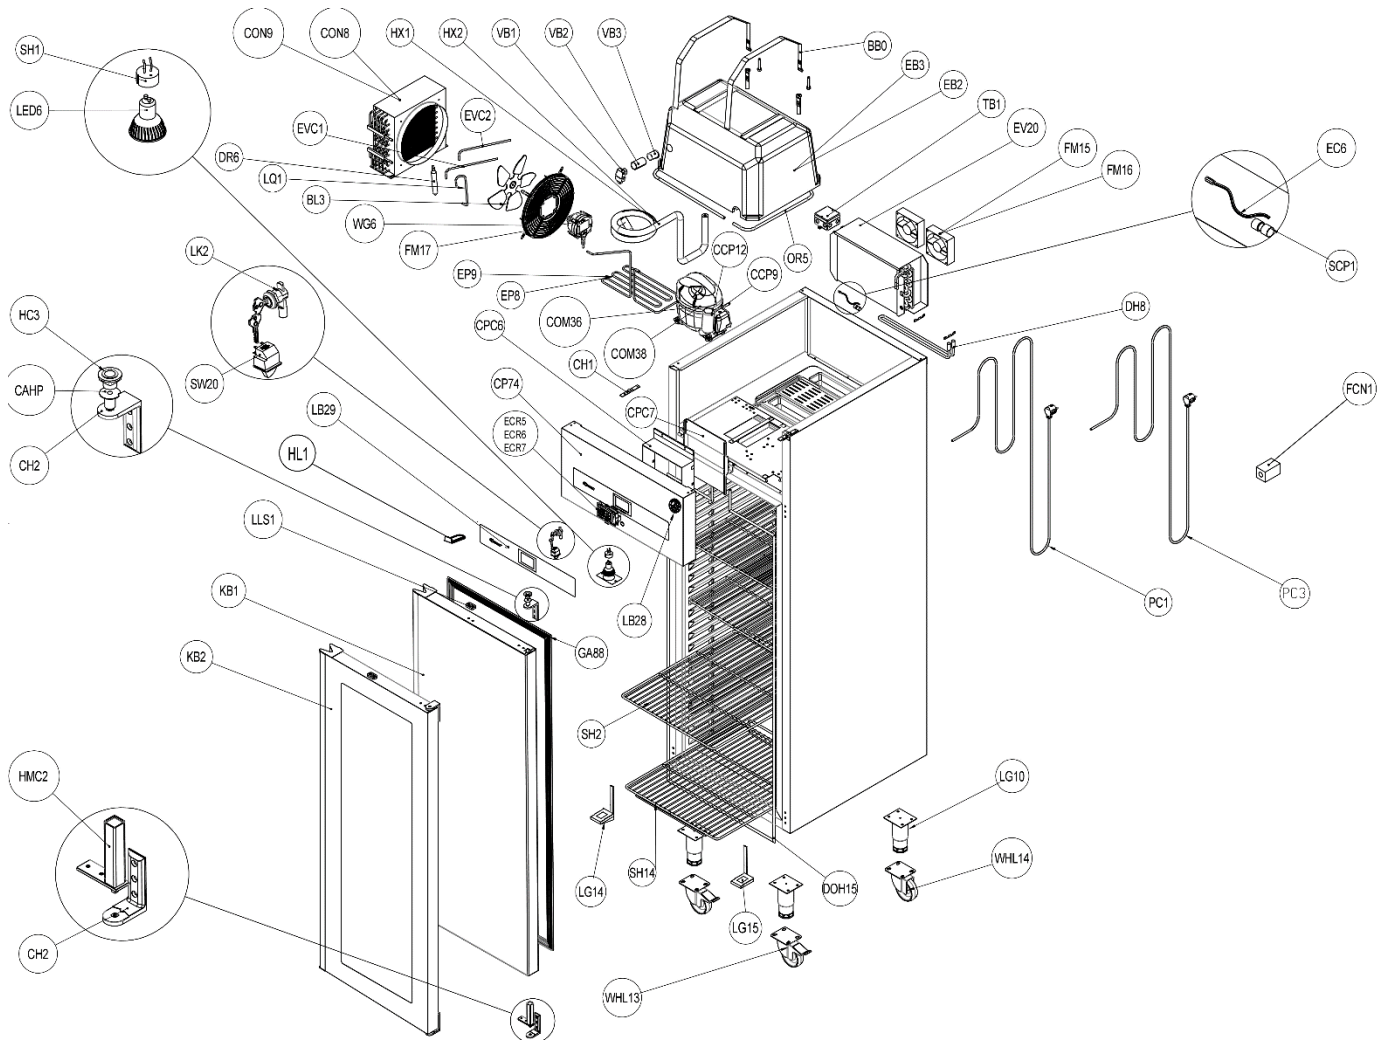

Exploded view

HOSHIZAKI Premier 70

Description :

Parts list for Premier 70

Compiled.		Latest revision.			Deleted.	
Date	Name	Date	Name	Rev.no	Date	Name
31th Oct, 2022	O.U.	31th Oct, 2022	U.M.	3		

PICTURE ID	DESCRIPTION	MODELS	HEBV ITEM CODE
BB0	CABINET BOX BELT		760660295
BL3	CONDENSER FAN BLADE IMPELLER ALU. Q25 CM-28°		760660217
CAHP	CABINET HINGE PIN		760660031
CCP12	RUN CAP. MKP CBB65 2,5 µF (EMD 32CLT)	K70,KG70,M70	760660297
CCP9	START.CAP. 64-77 MFD 330V "Y" (NEU 2140U)	F70	760660300
CH1	CANOPY HINGE 245-061-061		760660218
CH2	CABINET HINGE		760660078
COM36	COMPRESSOR NEU 2140 U EMBRACO R-290	F70	760660302
COM38	COMPRESSOR EMBRACO EMD32CLT	K70,KG70,M70	760660303
CON8	CONDENSER Ø250-8R-10T WIRE	F70	760660238
CON9	CONDENSER 1/2 HP Ø25RANGE HOOD (MA 20 081)	K70,KG70,M70	760660220
CP74	CONTROL PANEL WITH LABEL - CABINET PREMIER 70		760660465
CPC6	CONTROL UNIT COVER BOTTOM BODY		760660317
CPC7	CONTROL UNIT COVER REAR LID		760660318
DH8	DEFROST HEATER 400W/230V U SHAPE 410MM	F70,M70	760660222
DOH15	HEATING CABLE PVC TB:4,51MT SB:15 ER CM TOPLAM 15W	F70	760660321
DR6	DRYER 20 GR DOUBLE INPUT 6,2/6,2-2,3 mm		760660330
EB2	EPS EVAPORATOR COVER FOR CABINETS	K70,KG70,M70	760660224
EB3	EPS EVAPORATOR COVER FOR CABINETS (1DF)	F70	760660264
EC6	DIGITAL SENSOR EVCO NTC PROP EVTPN615F200		760660054
ECR5	PREPROGRAMMED CONTROLLER DIGITAL EVCO EVJ203N7VN REFRIGERATOR PREMIER K-KG 70	K70,KG70	760660331
ECR6	PREPROGRAMMED CONTROLLER DIGITAL EVCO EVJ203N7VN REFRIGERATOR PREMIER M 70	M70	760660332
ECR7	PREPROGRAMMED CONTROLLER DIGITAL EVCO EVJ203N7VN REFRIGERATOR PREMIER F70	F70	760660333
EP8	RE-EVAPORATION PIPE 3/16" (PREMIER K-KG-M 70)	K70,KG70,M70	760660357
EP9	RE-EVAPORATION PIPE 6 MM (PREMIER F 70)	F70	760660358
EV20	EVAPORATOR 3R 9T 3/8" 340 L 4,8h 1NC 1BB		760660360
EVC1	SERVICE PIPE 01		760660364
EVC2	SERVICE PIPE 02		760660365
FCN1	SNAP FERRITE CORE CABLE DIAMETER 8		760660268
FM15	SUNON CF4113LBL-000U-ABD	K70,KG70,M70	760660370
FM16	SUNON CF4113HBL-000U-ABD	F70	760660371
FM17	ELCO ECM 12-10 -WITH 100CM CABLE -HBR12N0AC3013-		760660275
GA88	MAGNETIC SEAL GRAY 3 CHAMBER PREMIER		760660376
HC3	CABINET HINGE PVC BUSHING		760660032
HL1	TOP PANEL HINGE LID		760660470
HMC2	SPRING FORCED HINGE FOR CABINET DOORS		760660090
HX1	HEAT EXCHANGER 01 (PREMIER F 70)	F70	760660379
HX2	HEAT EXCHANGER 02 (PREMIER K-KG-M 70)	K70,KG70,M70	760660383
KB1	SOLID DOOR ASSEMBLY (PREMIER 70-140)	K70,F70,M70	760660471
KB2	SOLID DOOR ASSEMBLY (PREMIER 70-140) GLASS DOOR	KG70	760660472