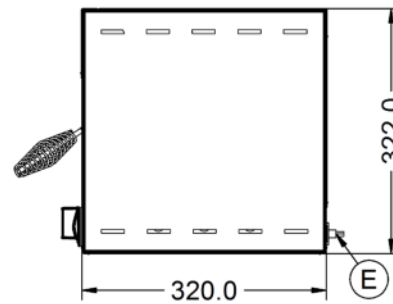

Lincat Limited

Whisby Road,
Lincoln, LN6 3QZ,
United Kingdom

Company No: 2175448

A member company of

Customer Care

Tel: +44 1522 875500
Email: care@lincat.co.uk

Export Customers

Tel: +44 1522 875536
Email: export@lincat.co.uk

Opening Hours

Monday – Friday:
8.30am – 5pm