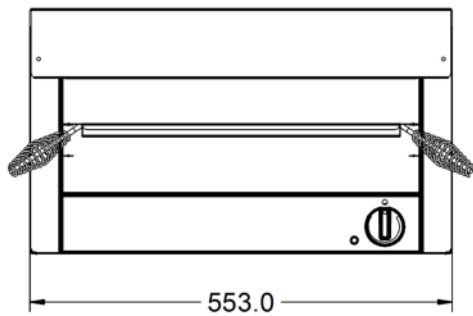

Lincat Limited

Whisby Road,
Lincoln, LN6 3QZ,
United Kingdom

Company No: 2175448

A member company of

Customer Care

Tel: +44 1522 875500
Email: care@lincat.co.uk

Export Customers

Tel: +44 1522 875536
Email: export@lincat.co.uk

Opening Hours

Monday – Friday:
8.30am – 5pm