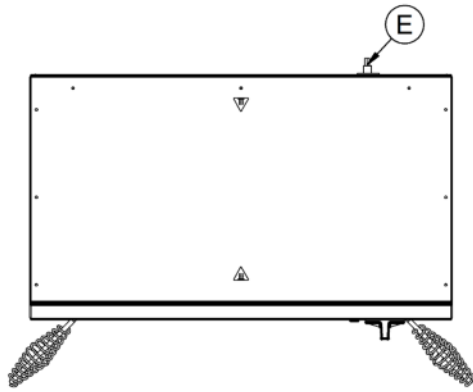

Lincat Limited

Whisby Road,
Lincoln, LN6 3QZ,
United Kingdom

Company No: 2175448

A member company of

Customer Care

Tel: +44 1522 875500
Email: care@lincat.co.uk

Export Customers

Tel: +44 1522 875536
Email: export@lincat.co.uk

Opening Hours

Monday – Friday:
8.30am – 5pm