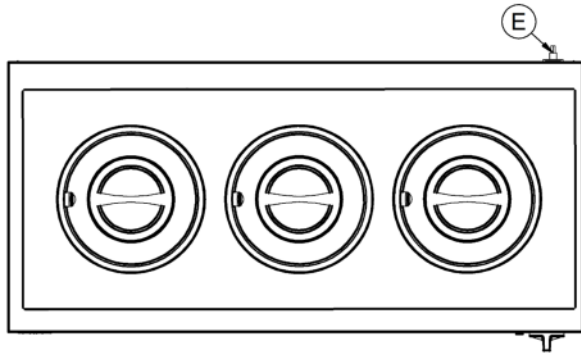

Key Specifications Capacity

Pot Type	Round pot	Capacity Litres	3 x 4.5
Type of Heat	Wet/Dry		

Weights and Dimensions Supply Connections

Unit Height (External) mm	240	Requires Installation	No
Unit Width (External) mm	850	Requires Electrical Supply	Yes
Unit Depth (External) mm	400	UK 3 Pin Plug	Yes
Net Weight Kg	17.6	Requires Hardwiring	No
		Electrical Supply Rating Watts	750
		Single Phase Amps	3.3
		Single Phase Voltage	230

Shipping

Packed Weight Kg	19.36
Packed Height cm	45.5
Packed Width cm	101.5
Packed Depth cm	72

Technical Picture

Lincat Limited

Whisby Road,
Lincoln, LN6 3QZ,
United Kingdom

Company No: 2175448

A member company of