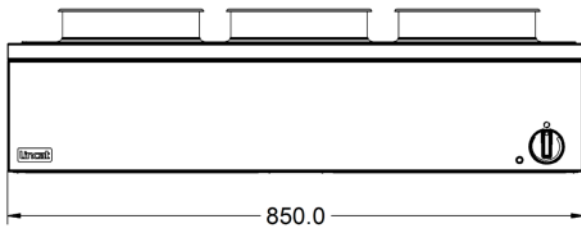

Key Specifications Capacity

Pot Type	Round pot	Capacity Litres	3 x 4.5
Type of Heat	Wet/Dry		

Weights and Dimensions Supply Connections

Unit Height (External) mm	240	Requires Installation	No
Unit Width (External) mm	850	Requires Electrical Supply	Yes
Unit Depth (External) mm	400	UK 3 Pin Plug	Yes
Net Weight Kg	17.6	Requires Hardwiring	No
		Electrical Supply Rating Watts	750
		Single Phase Amps	3.3
		Single Phase Voltage	230

Shipping

Packed Weight Kg	19.36
Packed Height cm	45.5
Packed Width cm	101.5
Packed Depth cm	72

Technical Picture

Lincat Limited

Whisby Road,
Lincoln, LN6 3QZ,
United Kingdom

Company No: 2175448

A member company of