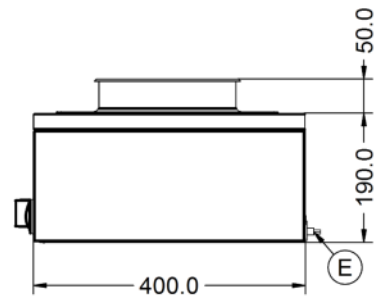

Brand	Lincat	Total Power kW	0.75
Range	Lynx 400	IP Rating	IP23
Power Type	Electric	Temperature Control	Mechanical
Unit Type	Counter-top		
Available in UK Only	No		
UK Warranty	2 Years Parts and Labour Warranty		
Export Warranty	Contact your local dealer		
GTIN	5056105101369		

Key Specifications Capacity

Pot Type	Round pot	Capacity Litres	3 x 4.5
Type of Heat	Wet/Dry		

Weights and Dimensions Supply Connections

Unit Height (External) mm	240	Requires Installation	No
Unit Width (External) mm	850	Requires Electrical Supply	Yes
Unit Depth (External) mm	400	UK 3 Pin Plug	Yes
Net Weight Kg	17.6	Requires Hardwiring	No
		Electrical Supply Rating Watts	750
		Single Phase Amps	3.3
		Single Phase Voltage	230

Shipping

Packed Weight Kg	19.36
Packed Height cm	45.5
Packed Width cm	101.5
Packed Depth cm	72

Technical Picture

Lincat Limited

Whisby Road,
Lincoln, LN6 3QZ,
United Kingdom

Company No: 2175448

A member company of